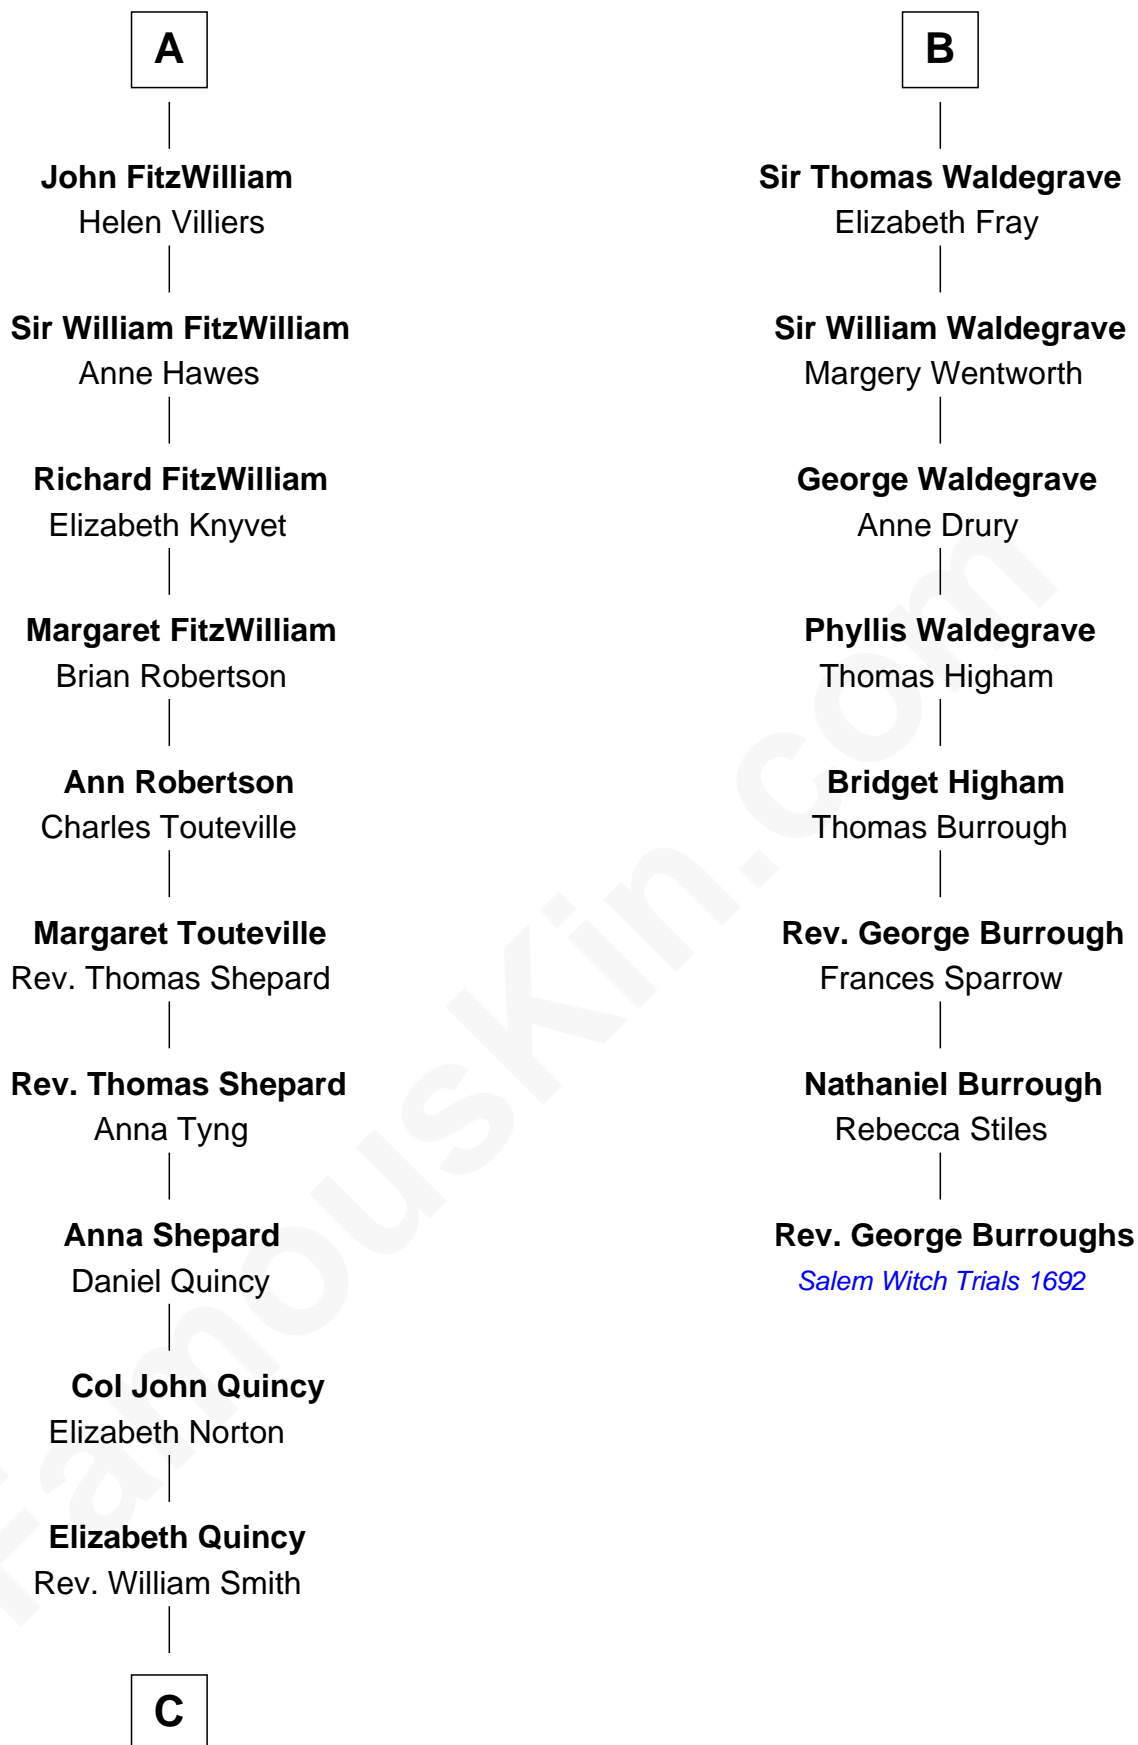

**FamousKin.com**  
**Relationship Chart of**  
**John Quincy Adams**  
*6th U.S. President*

**14th cousin 4 times removed of**  
**Rev. George Burroughs**  
*Executed for Witchcraft, Salem 1692*

**C**

Abigail Quincy Smith

John Adams

John Quincy Adams

*6th U.S. President*

FamousKin.com