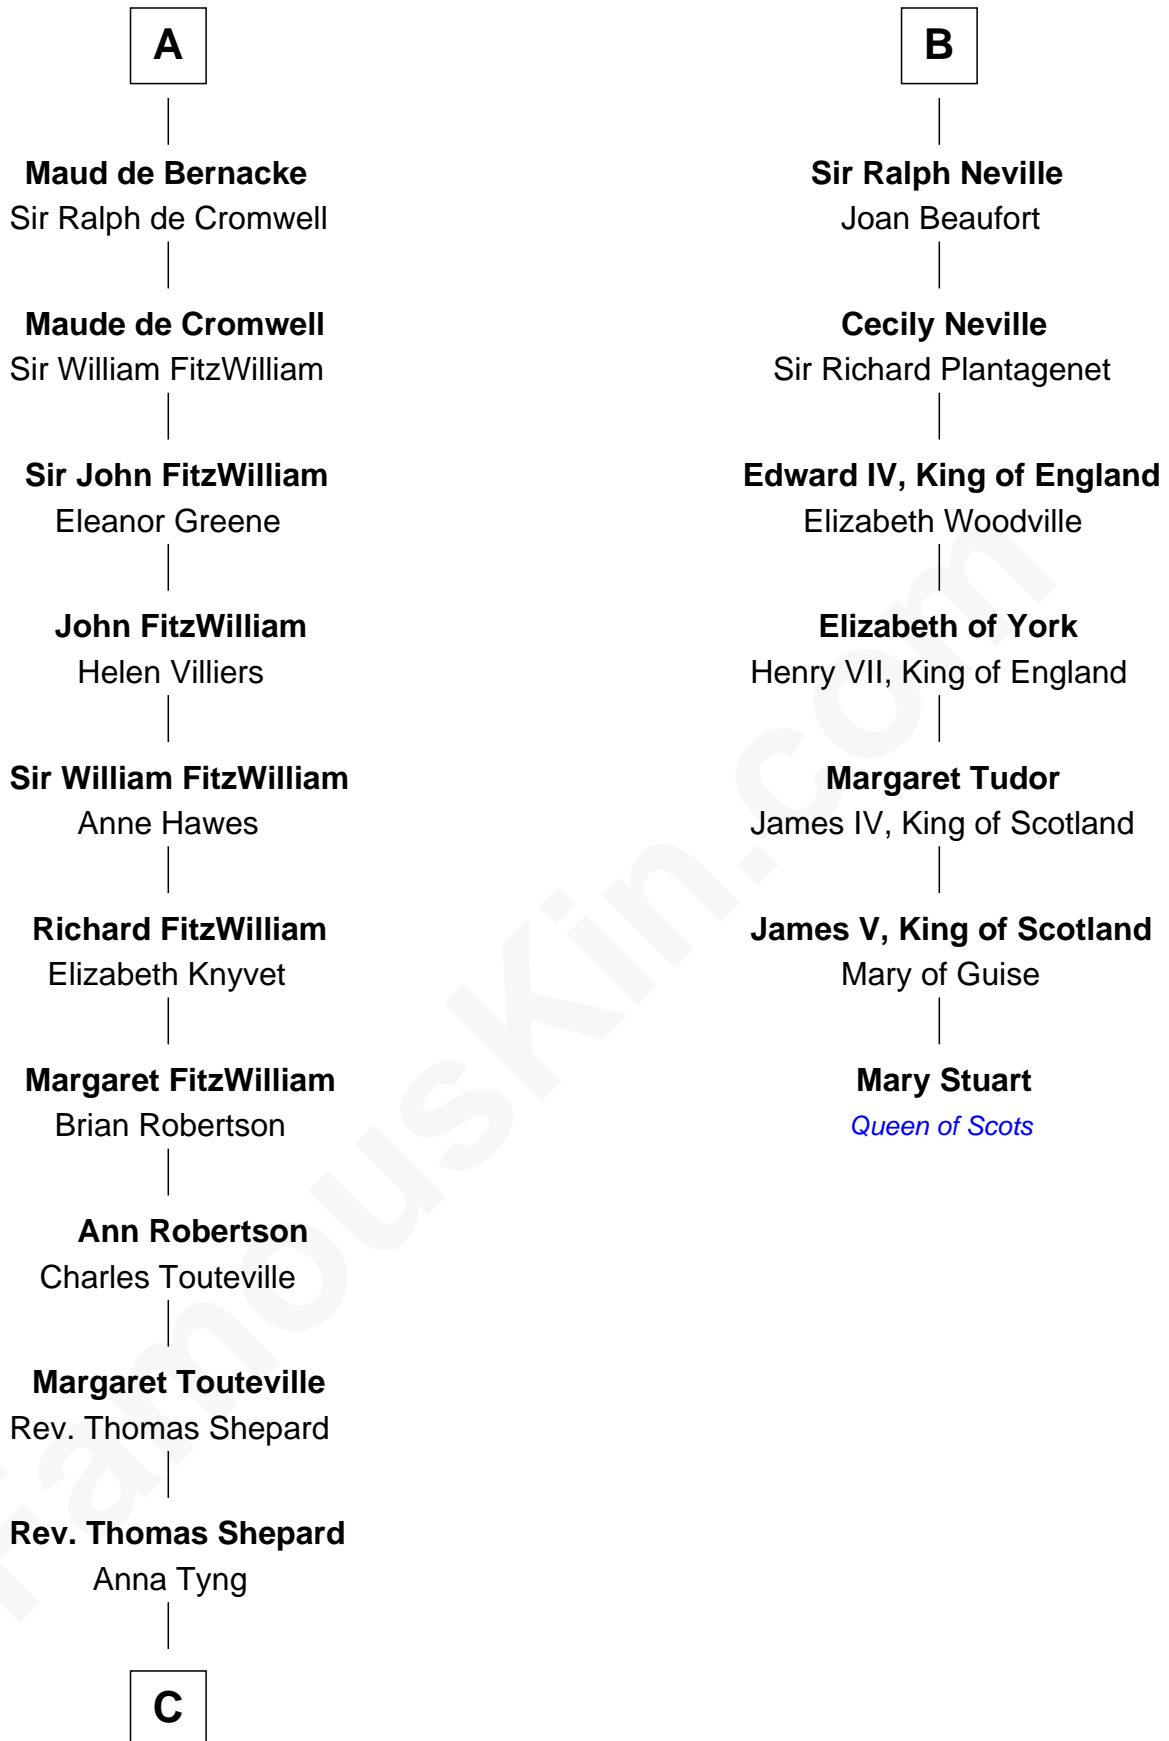

FamousKin.com
Relationship Chart of
John Quincy Adams
6th U.S. President

13th cousin 8 times removed of

Mary Stuart
Queen of Scots

Miliscent of Rethel

with husband
Robert Marmion

with husband
Richard de Camville