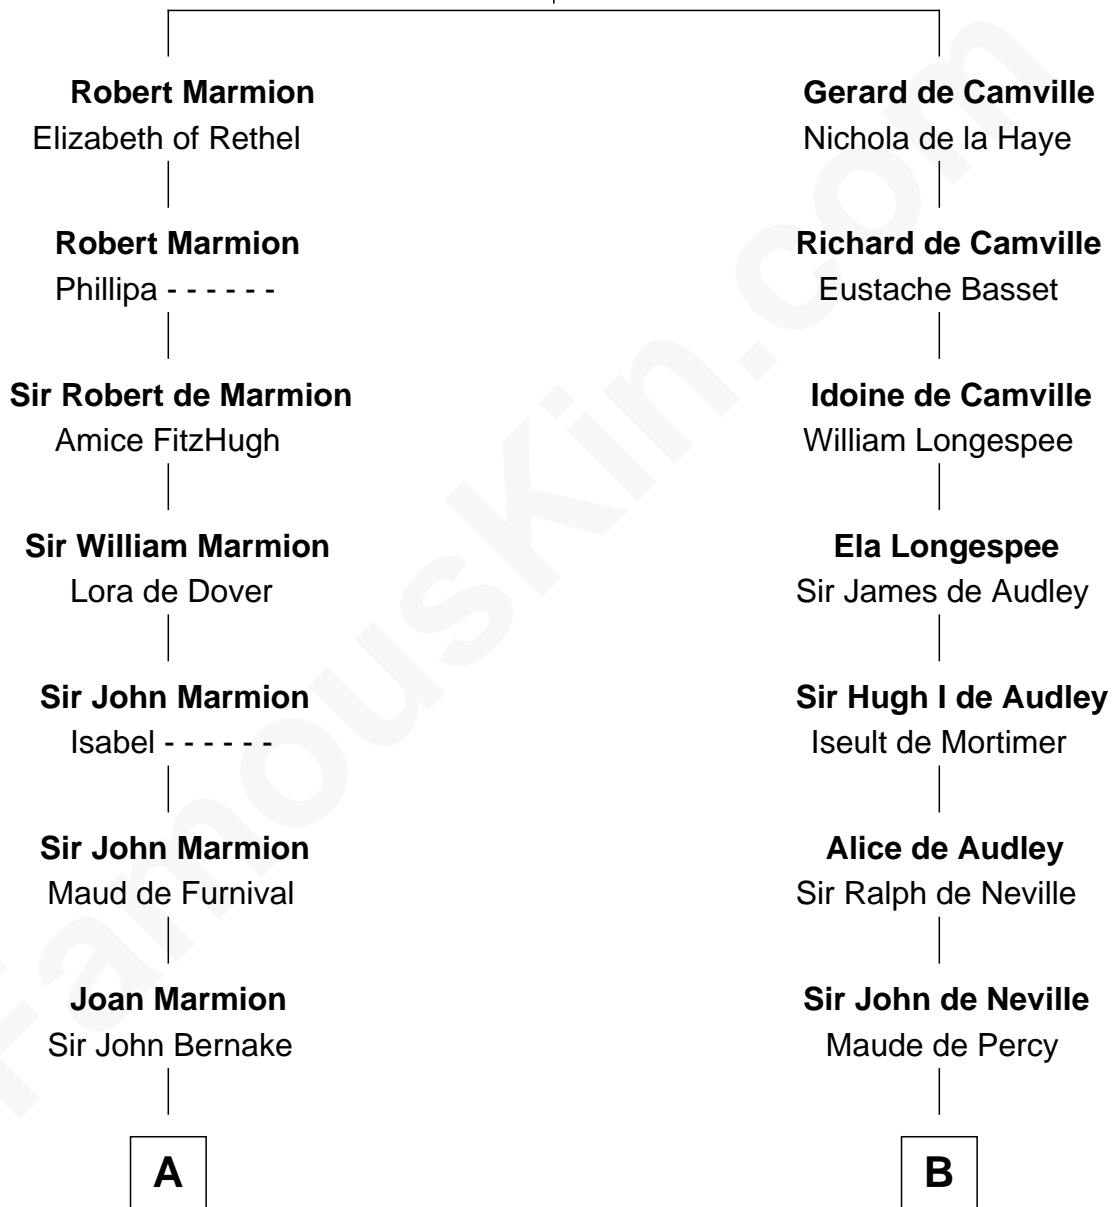

FamousKin.com
Relationship Chart of
John Quincy Adams
6th U.S. President

13th cousin 8 times removed of

Mary Stuart
Queen of Scots

Miliscent of Rethel

with husband
Robert Marmion

with husband
Richard de Camville