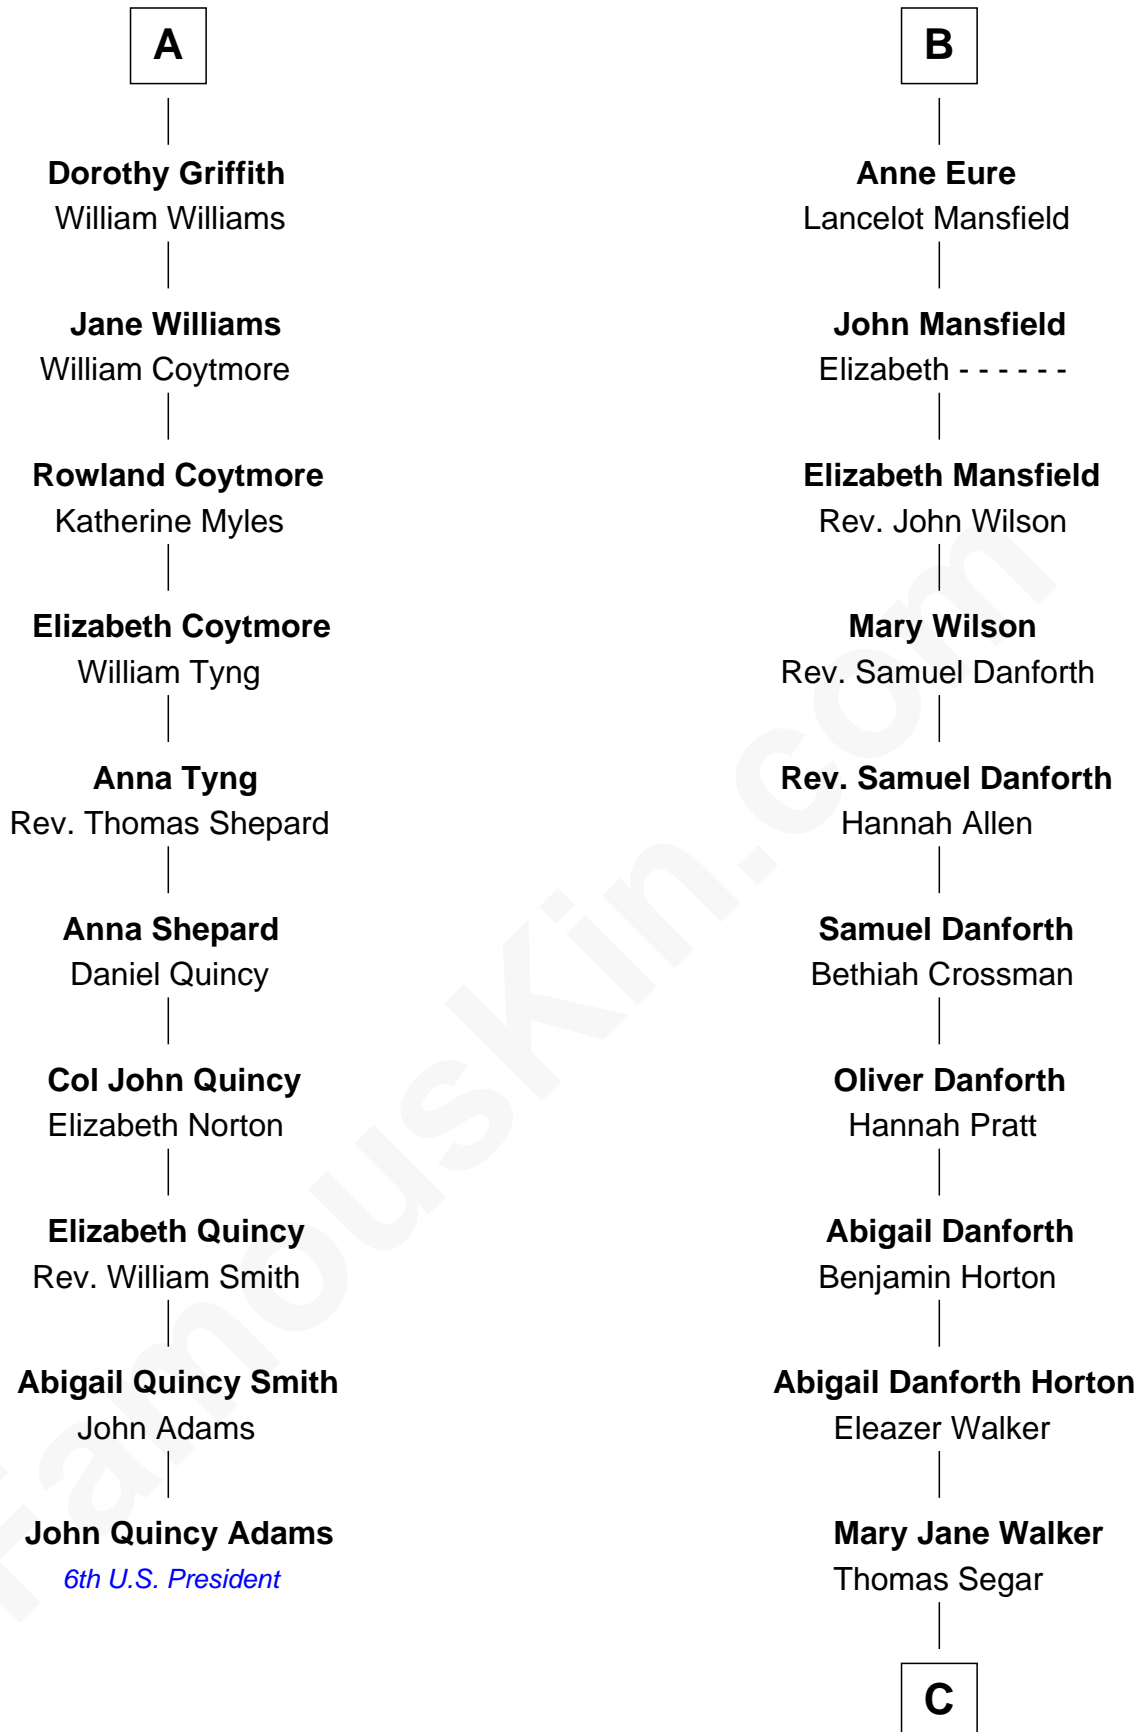

FamousKin.com

Relationship Chart of

John Quincy Adams

6th U.S. President

16th cousin 2 times removed of

E. C. Segar
 Cartoonist (Popeye creator)

C

Amzi Andrews Segar

Erma Irene Crisler

E. C. Segar

Cartoonist

FamousKin.com