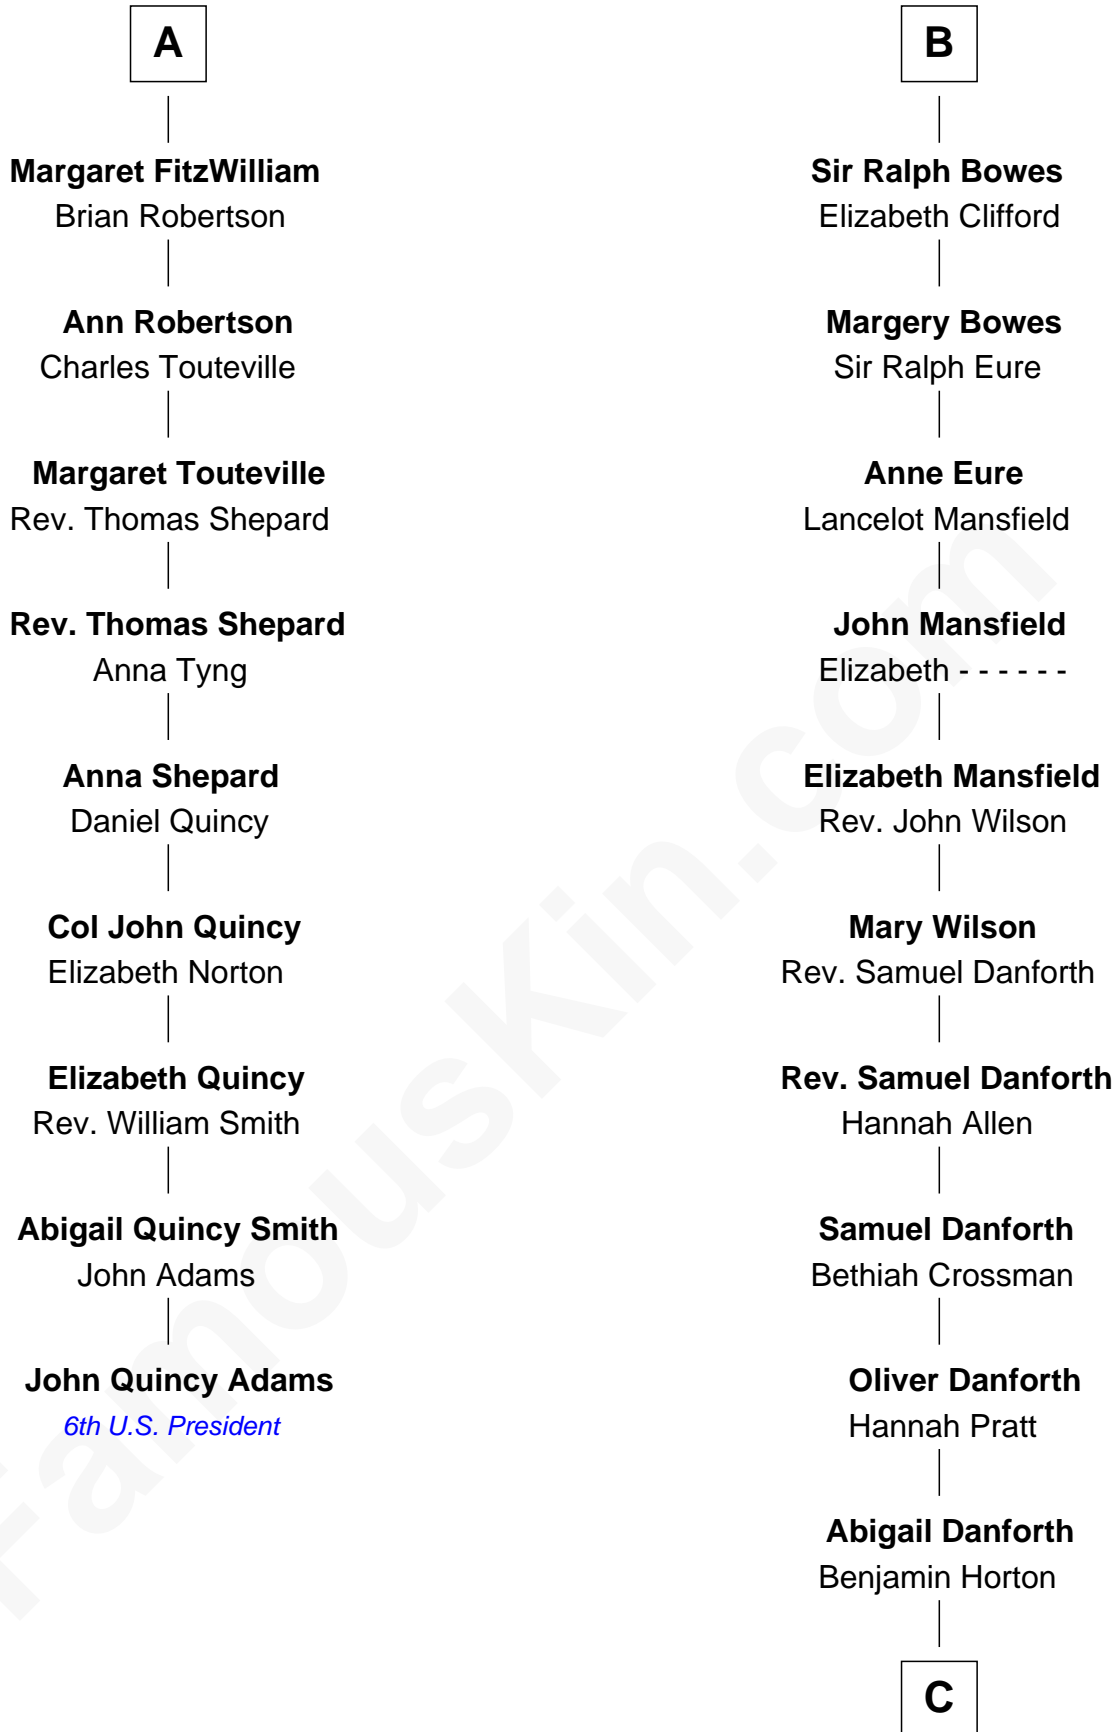

FamousKin.com
Relationship Chart of
John Quincy Adams
6th U.S. President

15th cousin 5 times removed of
E. C. Segar
Cartoonist (Popeye creator)

C

Abigail Danforth Horton

Eleazer Walker

Mary Jane Walker

Thomas Segar