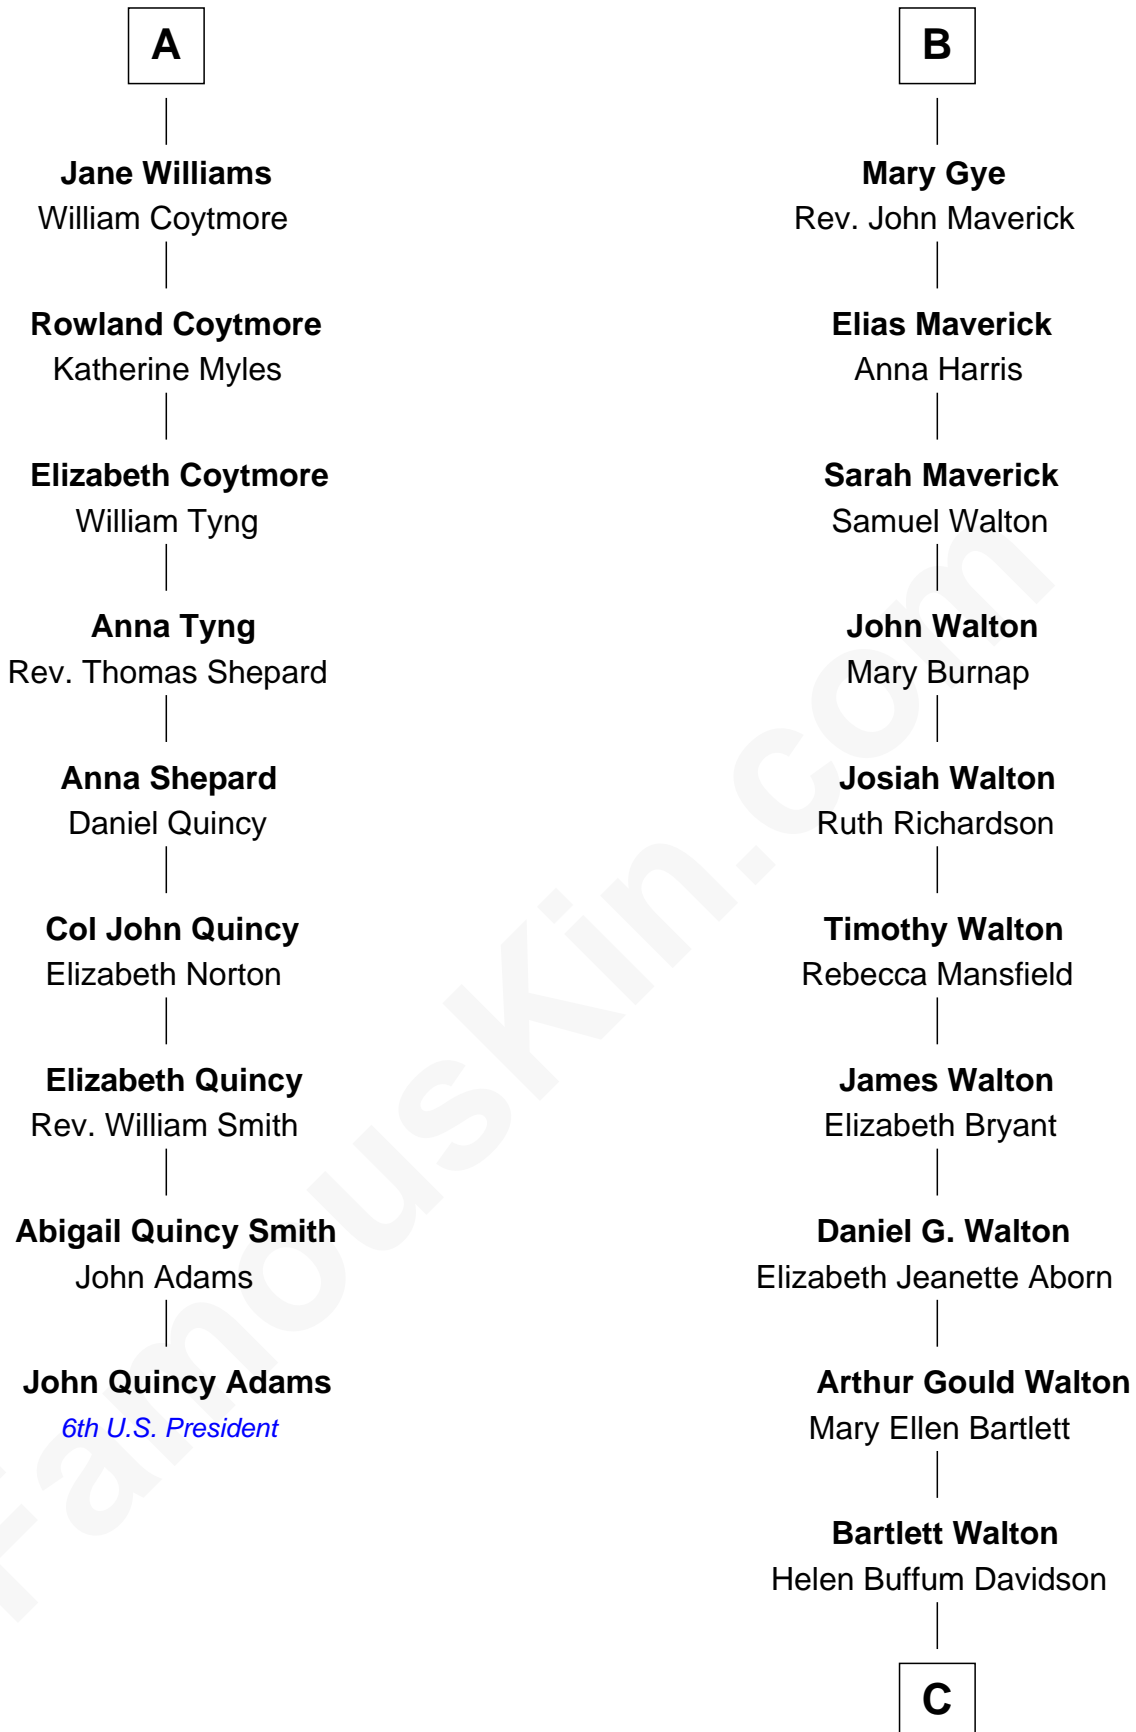

## Relationship Chart of

### John Quincy Adams

6th U.S. President

15th cousin 4 times removed of

**Paul Giamatti**  
TV and Movie Actor

**C**

**Mary Claybaugh Walton**  
Valentine John Giamatti

**Angelo Bartlett Giamatti**  
Toni Marilyn Smith

**Paul Giamatti**  
*TV and Movie Actor*

FamousKin.com