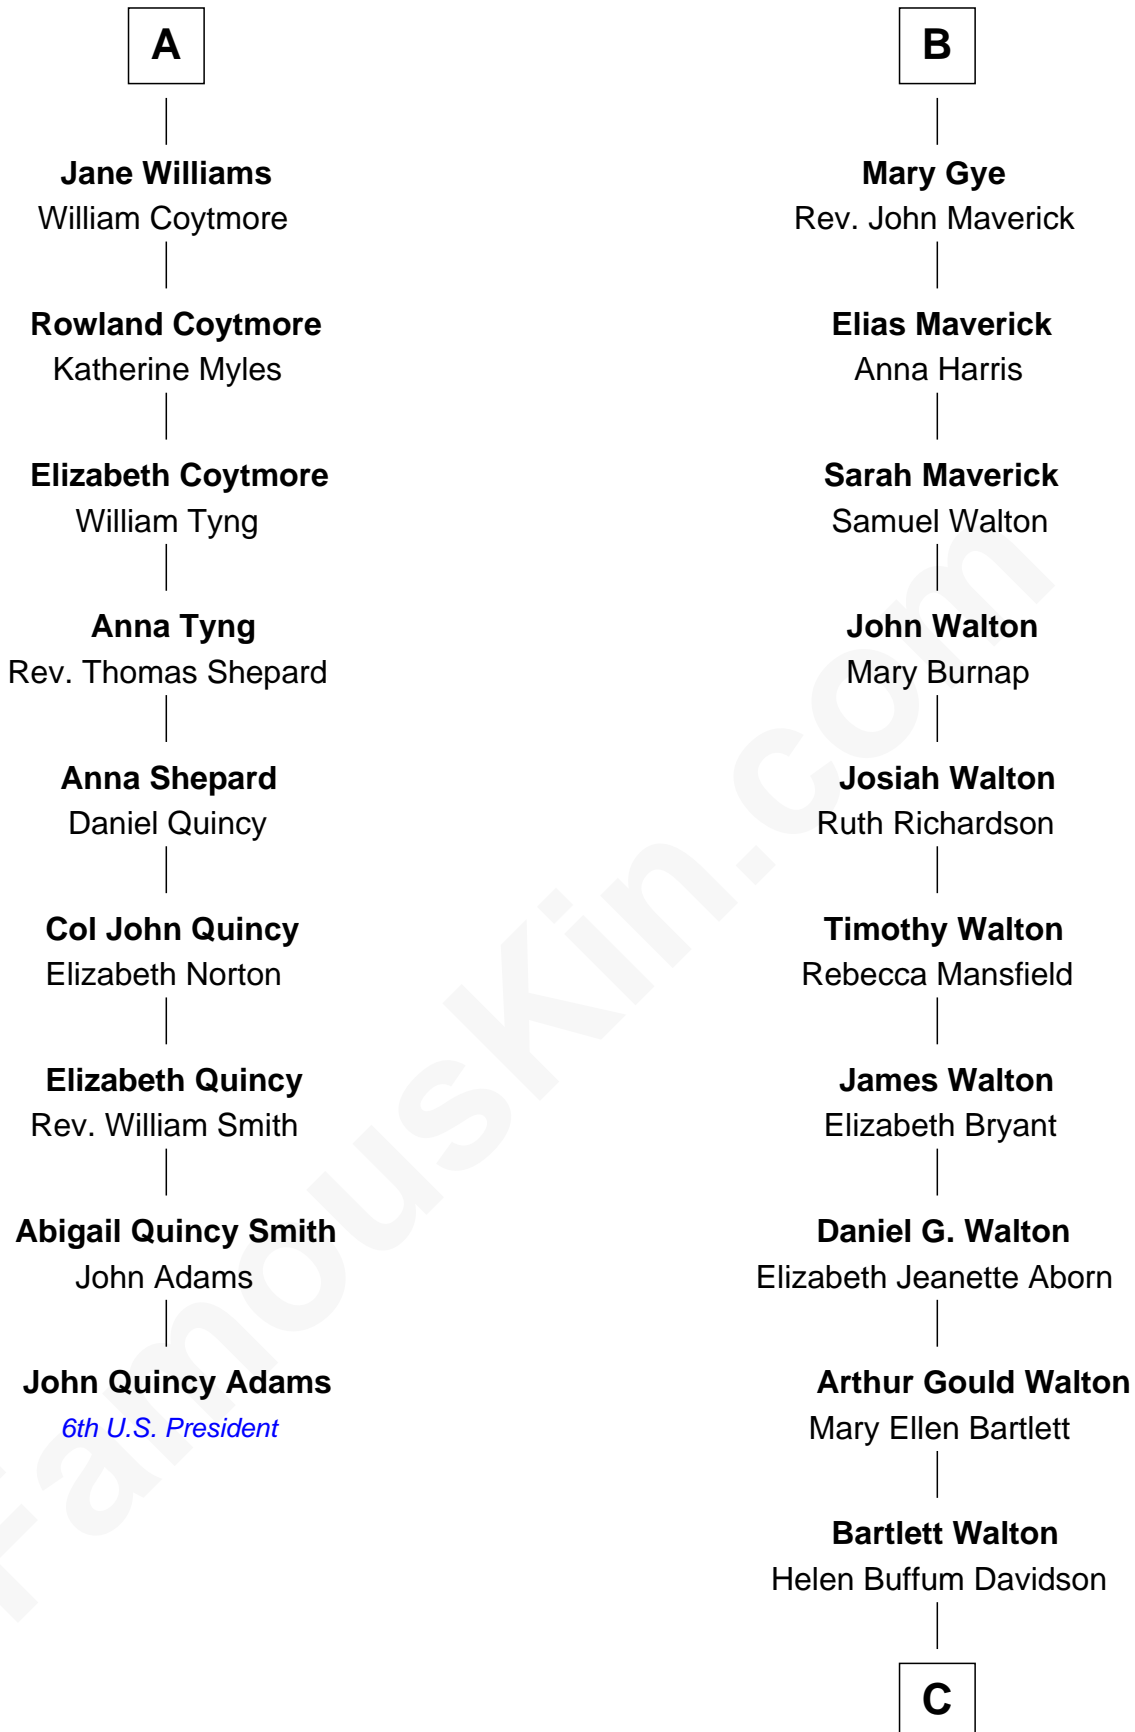

FamousKin.com
Relationship Chart of
John Quincy Adams
6th U.S. President

15th cousin 3 times removed of

A. Bartlett Giamatti
Major League Baseball Commissioner

C

—
Mary Claybaugh Walton

Valentine John Giamatti

—
A. Bartlett Giamatti

Major League Baseball Commissioner

FamousKin.com