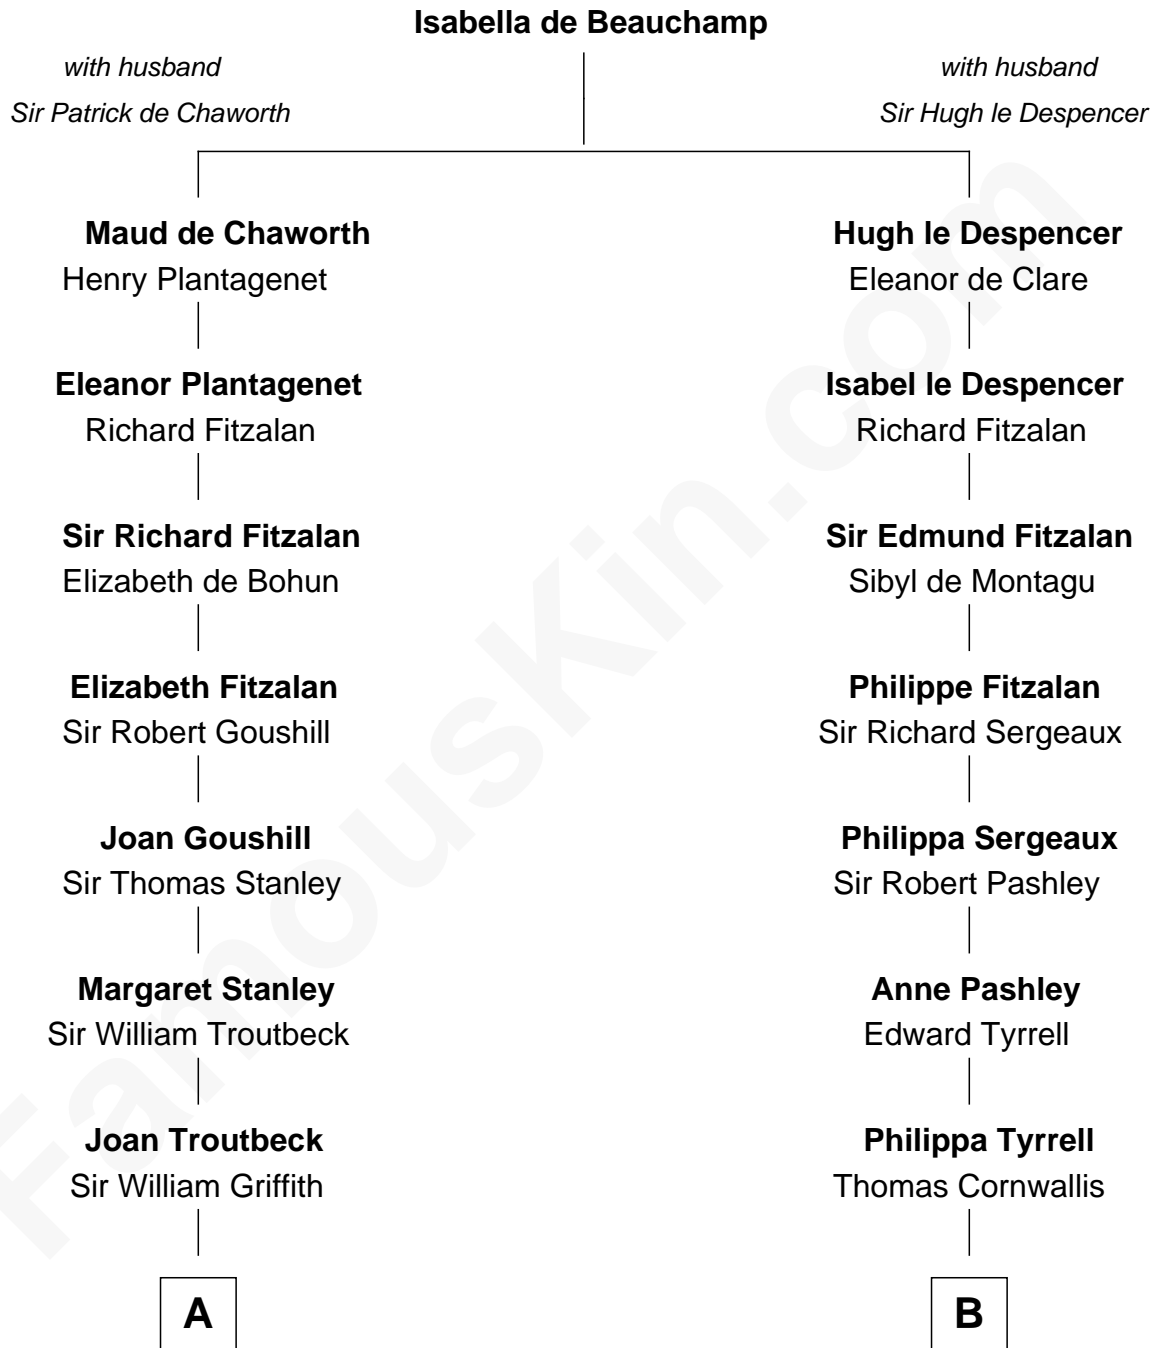

FamousKin.com
Relationship Chart of
John Quincy Adams
6th U.S. President

17th cousin 4 times removed of
Ben Ames Williams
Novelist and Short Story Author

C

—
Hannah FitzRandolph

William Longstreet

—
James Longstreet

Mary Anna Dent

—
Sarah Jane Longstreet

Charles Bingley Ames

—
Sarah Marshall Ames

Daniel Webster Williams

—
Ben Ames Williams

Novelist and Short Story Author