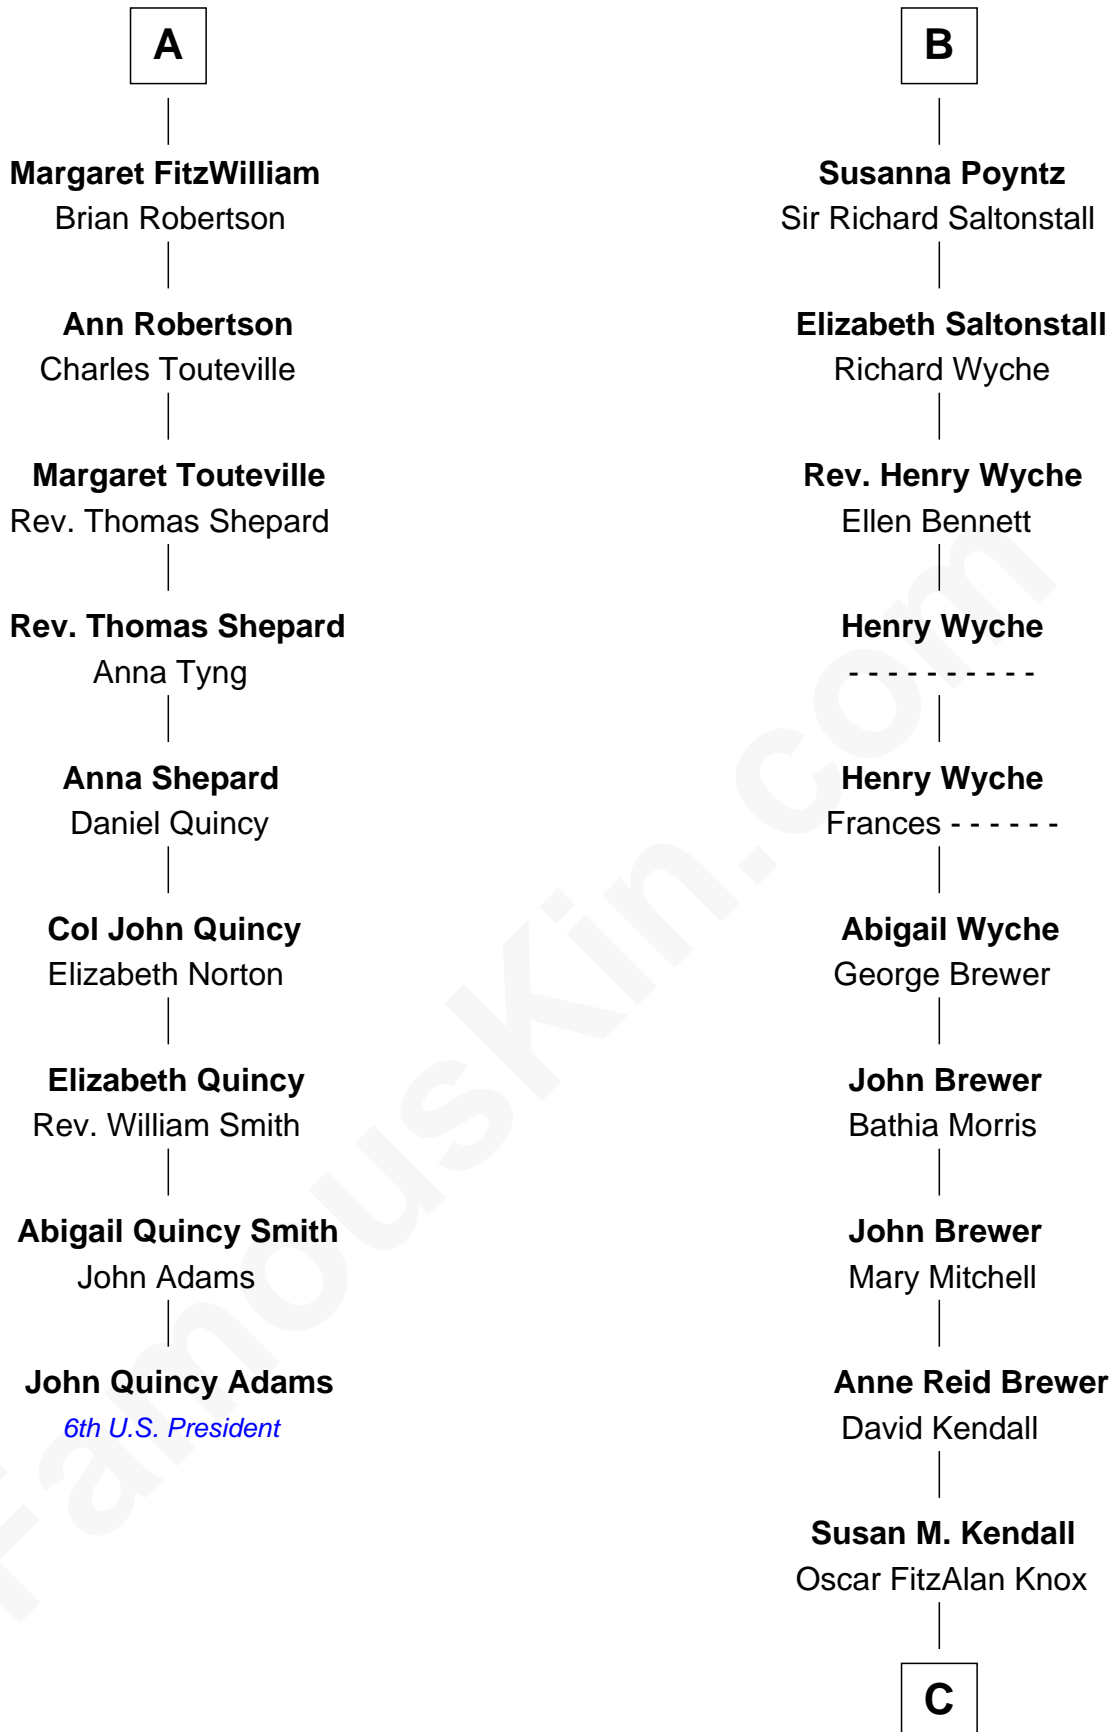

**FamousKin.com**  
**Relationship Chart of**  
**John Quincy Adams**  
*6th U.S. President*

**15th cousin 5 times removed of**  
**Truman Capote**  
*Author of In Cold Blood*

**C**

John Brewer Knox  
Lula Margaret Dinkins

Mabel Knox  
Archulus Persons

Archulus Persons  
Lillie May Faulk

Truman Capote  
*Author of In Cold Blood*

FamousKin.com