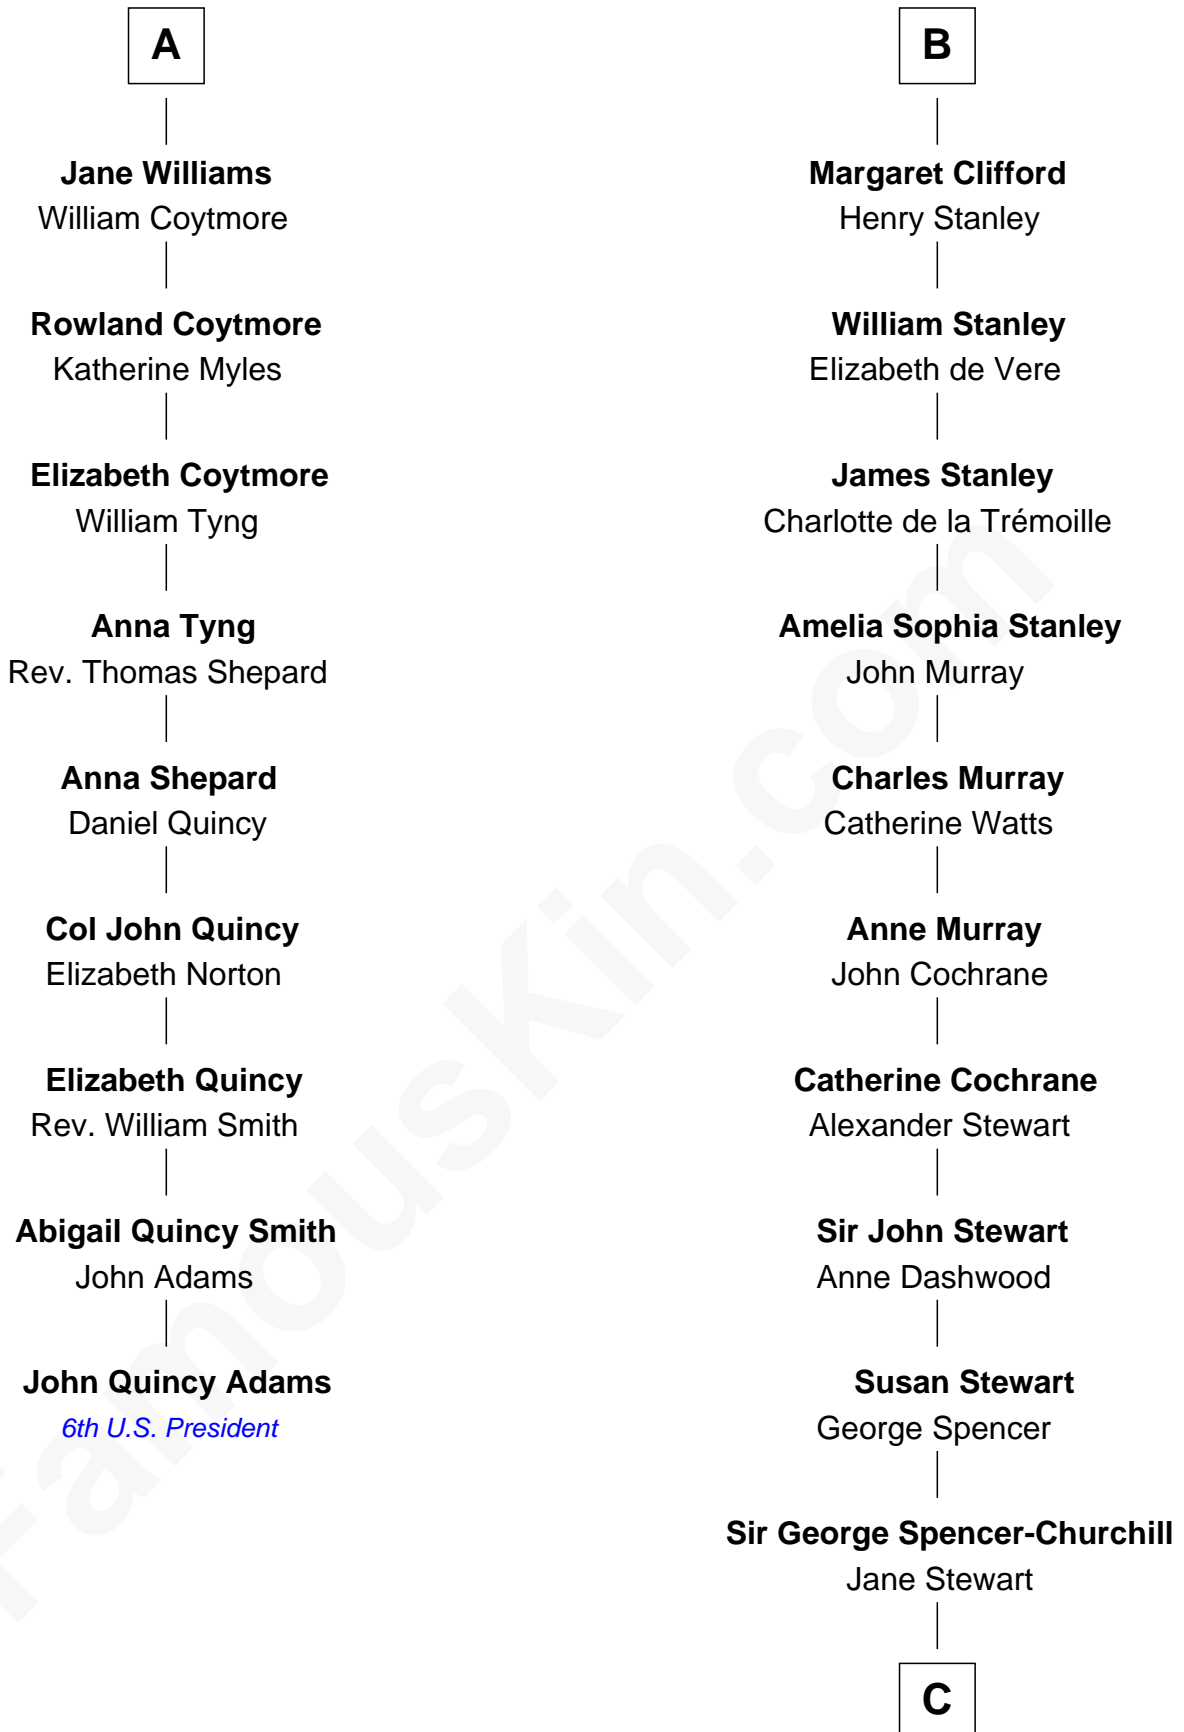

**FamousKin.com**  
**Relationship Chart of**  
**John Quincy Adams**  
*6th U.S. President*

15th cousin 4 times removed of  
**Sir Winston Churchill**  
*Prime Minister of the United Kingdom*

**Goronwy ap Ednyfed**

C

**Sir John Winston Spencer-Churchill**

Frances Anne Emily Vane

**Randolph Henry Spencer-Churchill**

Jeanette Jerome

**Sir Winston Churchill**

*Prime Minister of the United Kingdom*

FamousKin.com