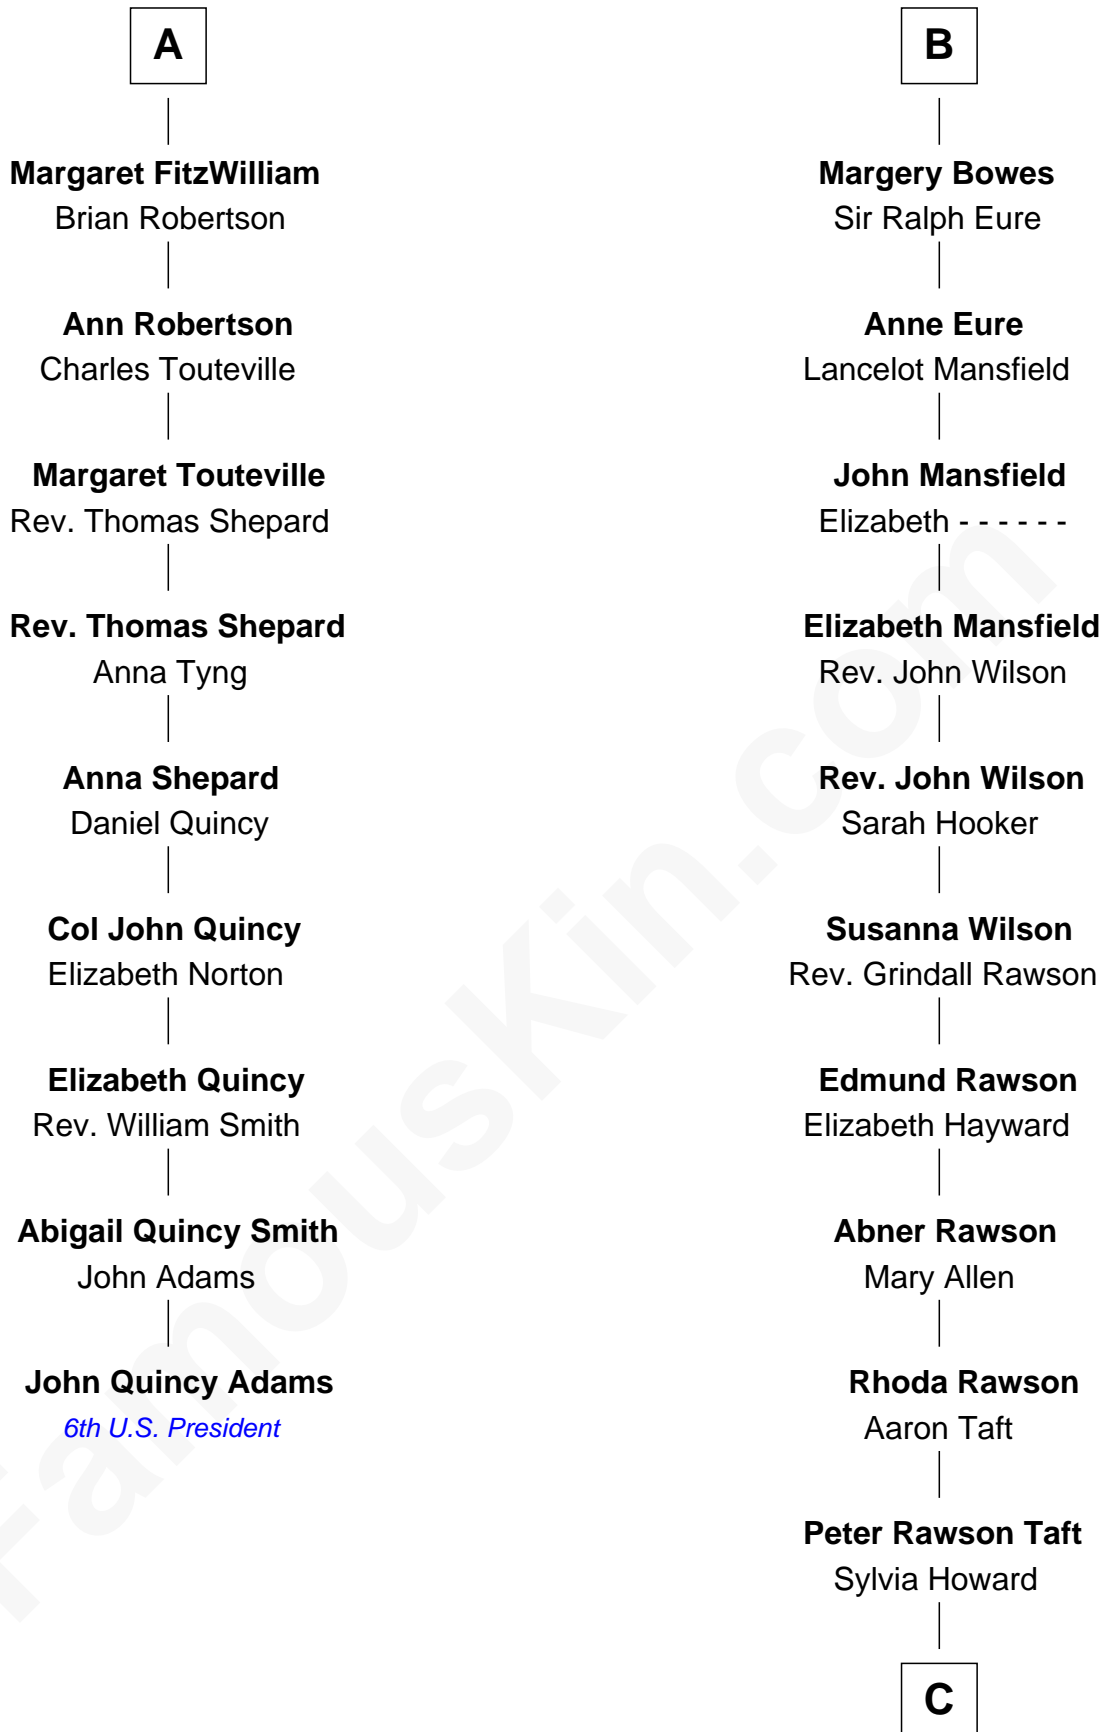

FamousKin.com Relationship Chart of

John Quincy Adams

6th U.S. President

15th cousin 3 times removed of

William Howard Taft

27th U.S. President

Sir John Marmion

Maud de Furnival

C

Alphonso Taft
Louisa Maria Torrey

William Howard Taft
27th U.S. President

FamousKin.com