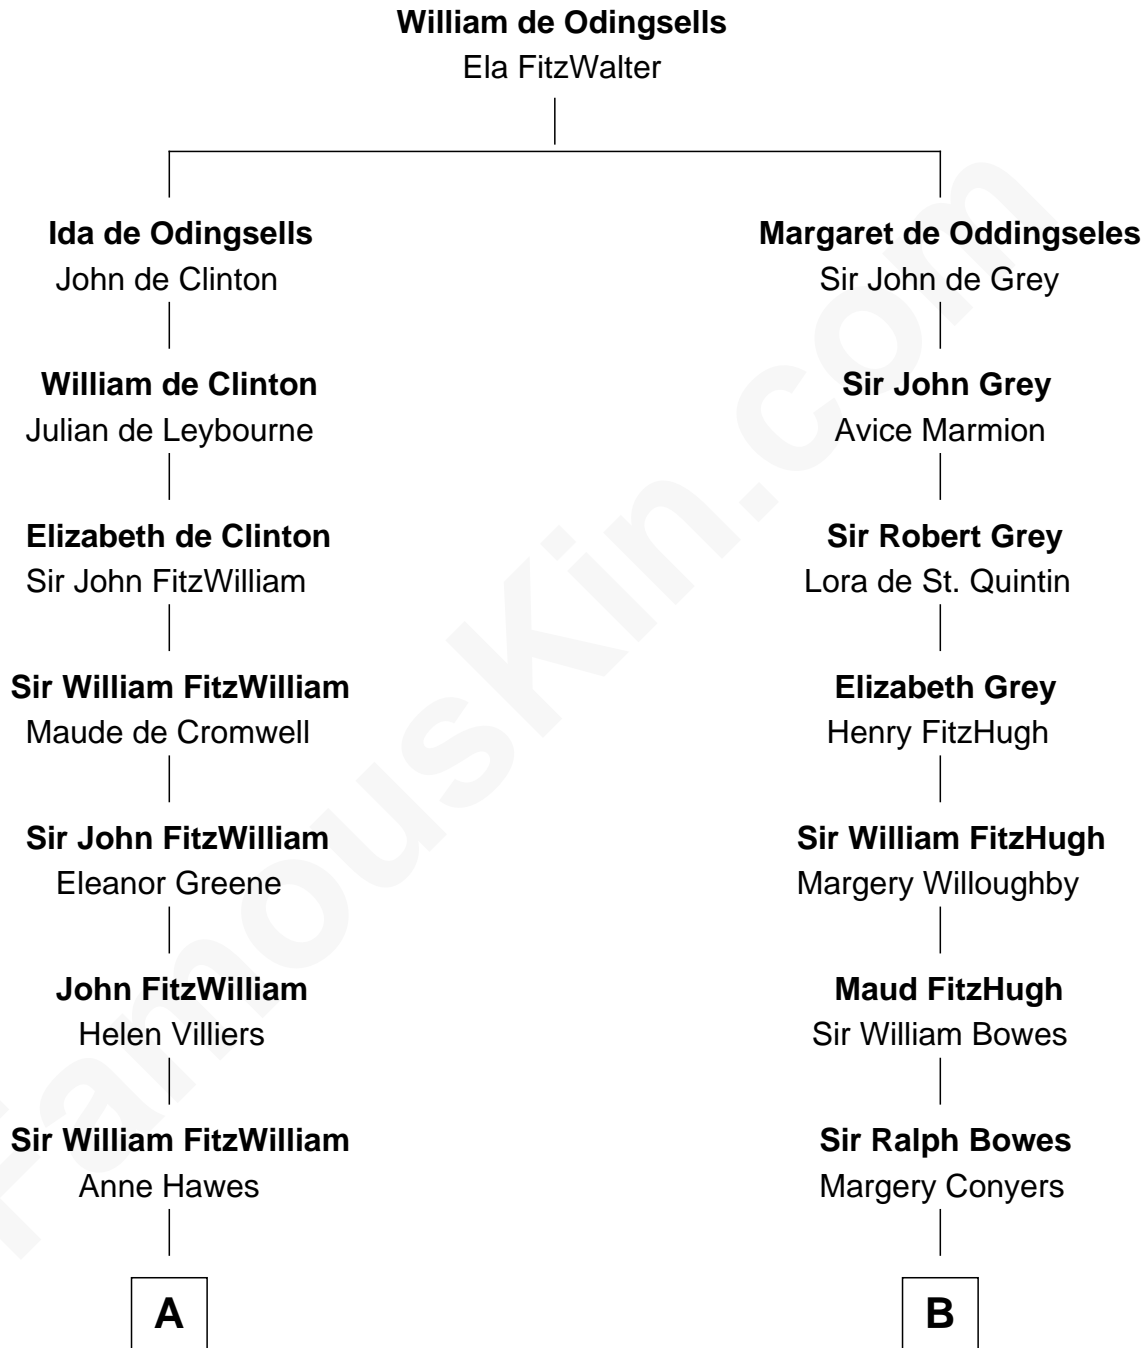

**FamousKin.com**  
**Relationship Chart of**  
**John Quincy Adams**  
*6th U.S. President*

**16th cousin 3 times removed of**  
**William Howard Taft**  
*27th U.S. President*

**C**

**Peter Rawson Taft**

Sylvia Howard

**Alphonso Taft**

Louisa Maria Torrey

**William Howard Taft**

*27th U.S. President*

FamousKin.com