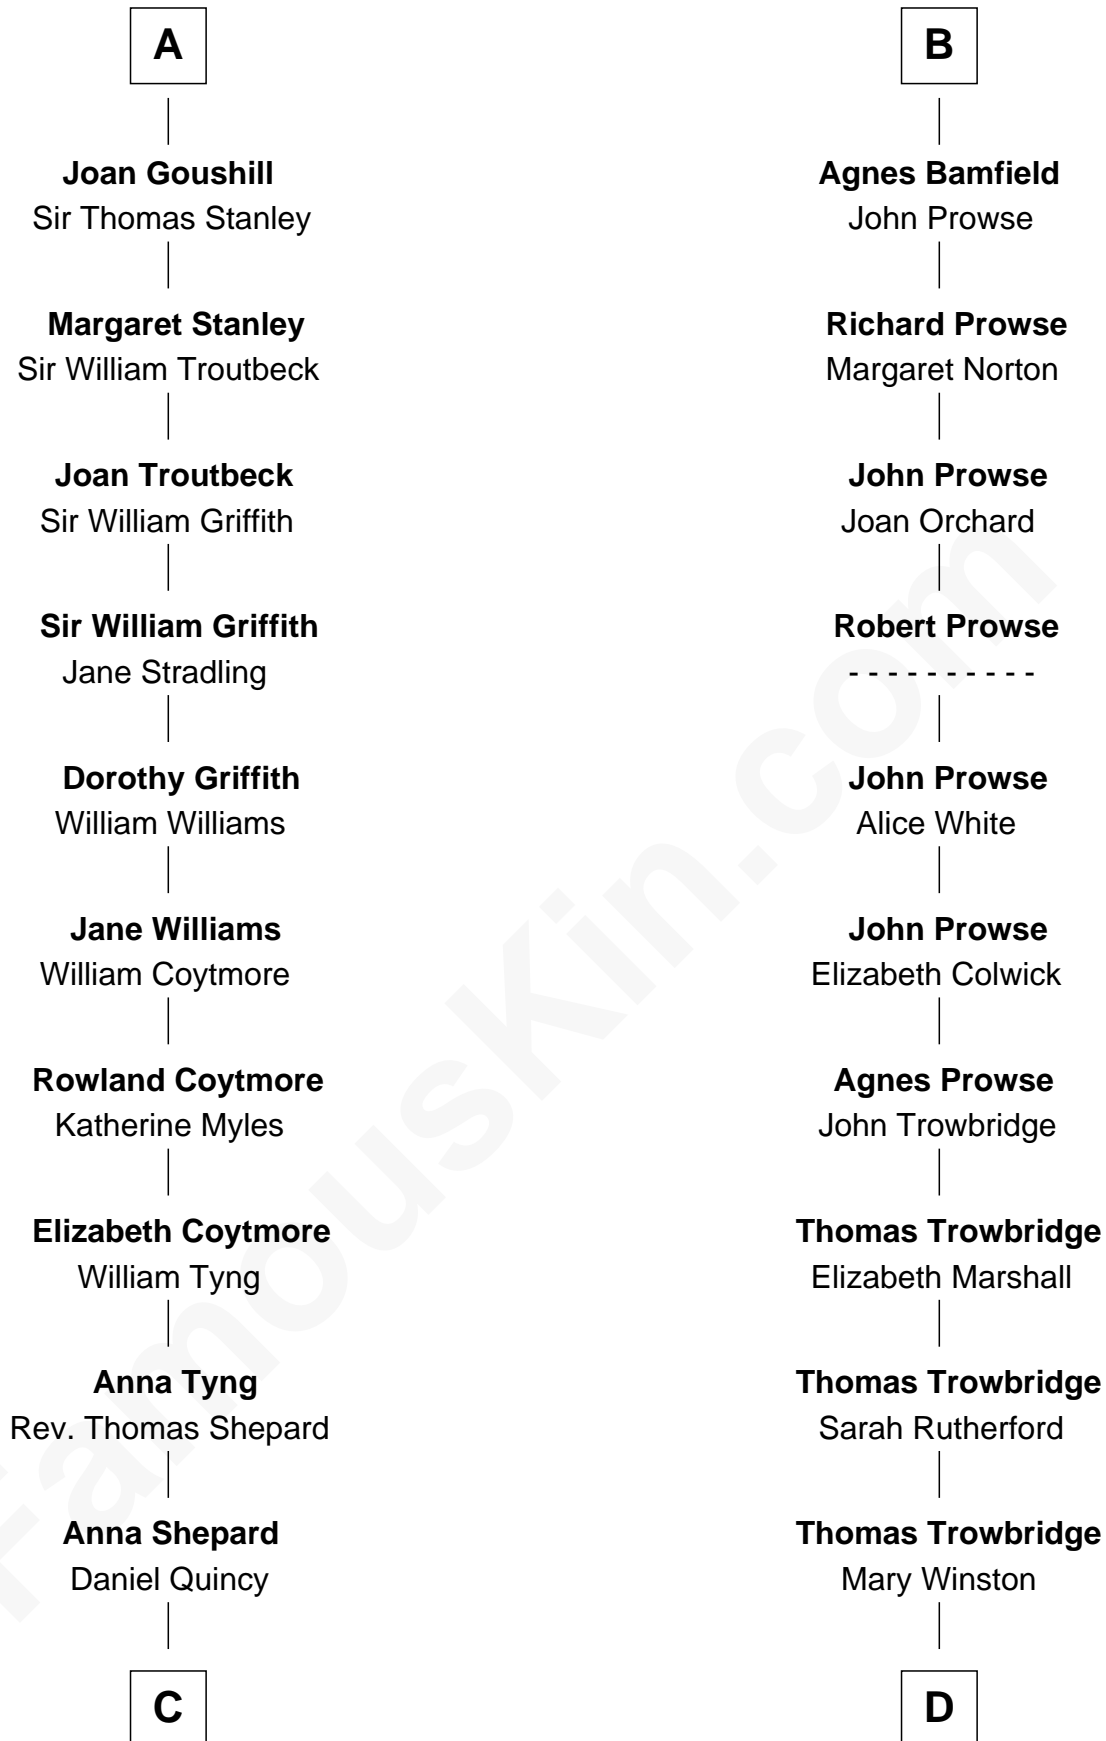

**FamousKin.com**  
**Relationship Chart of**  
**John Quincy Adams**  
*6th U.S. President*

20th cousin 1 time removed of  
**Rutherford B. Hayes**  
*19th U.S. President*

**Sir Geoffrey FitzPiers**  
 Aveline de Clare

**C**

**Col John Quincy**  
Elizabeth Norton

**Elizabeth Quincy**  
Rev. William Smith

**Abigail Quincy Smith**  
John Adams

**John Quincy Adams**  
*6th U.S. President*

**D**

**Sarah Trowbridge**  
John Russell

**Rebecca Russell**  
Ezekiel Hayes

**Rutherford Hayes**  
Chloe Smith

**Rutherford Hayes**  
Sophia Birchard

**Rutherford B. Hayes**  
*19th U.S. President*