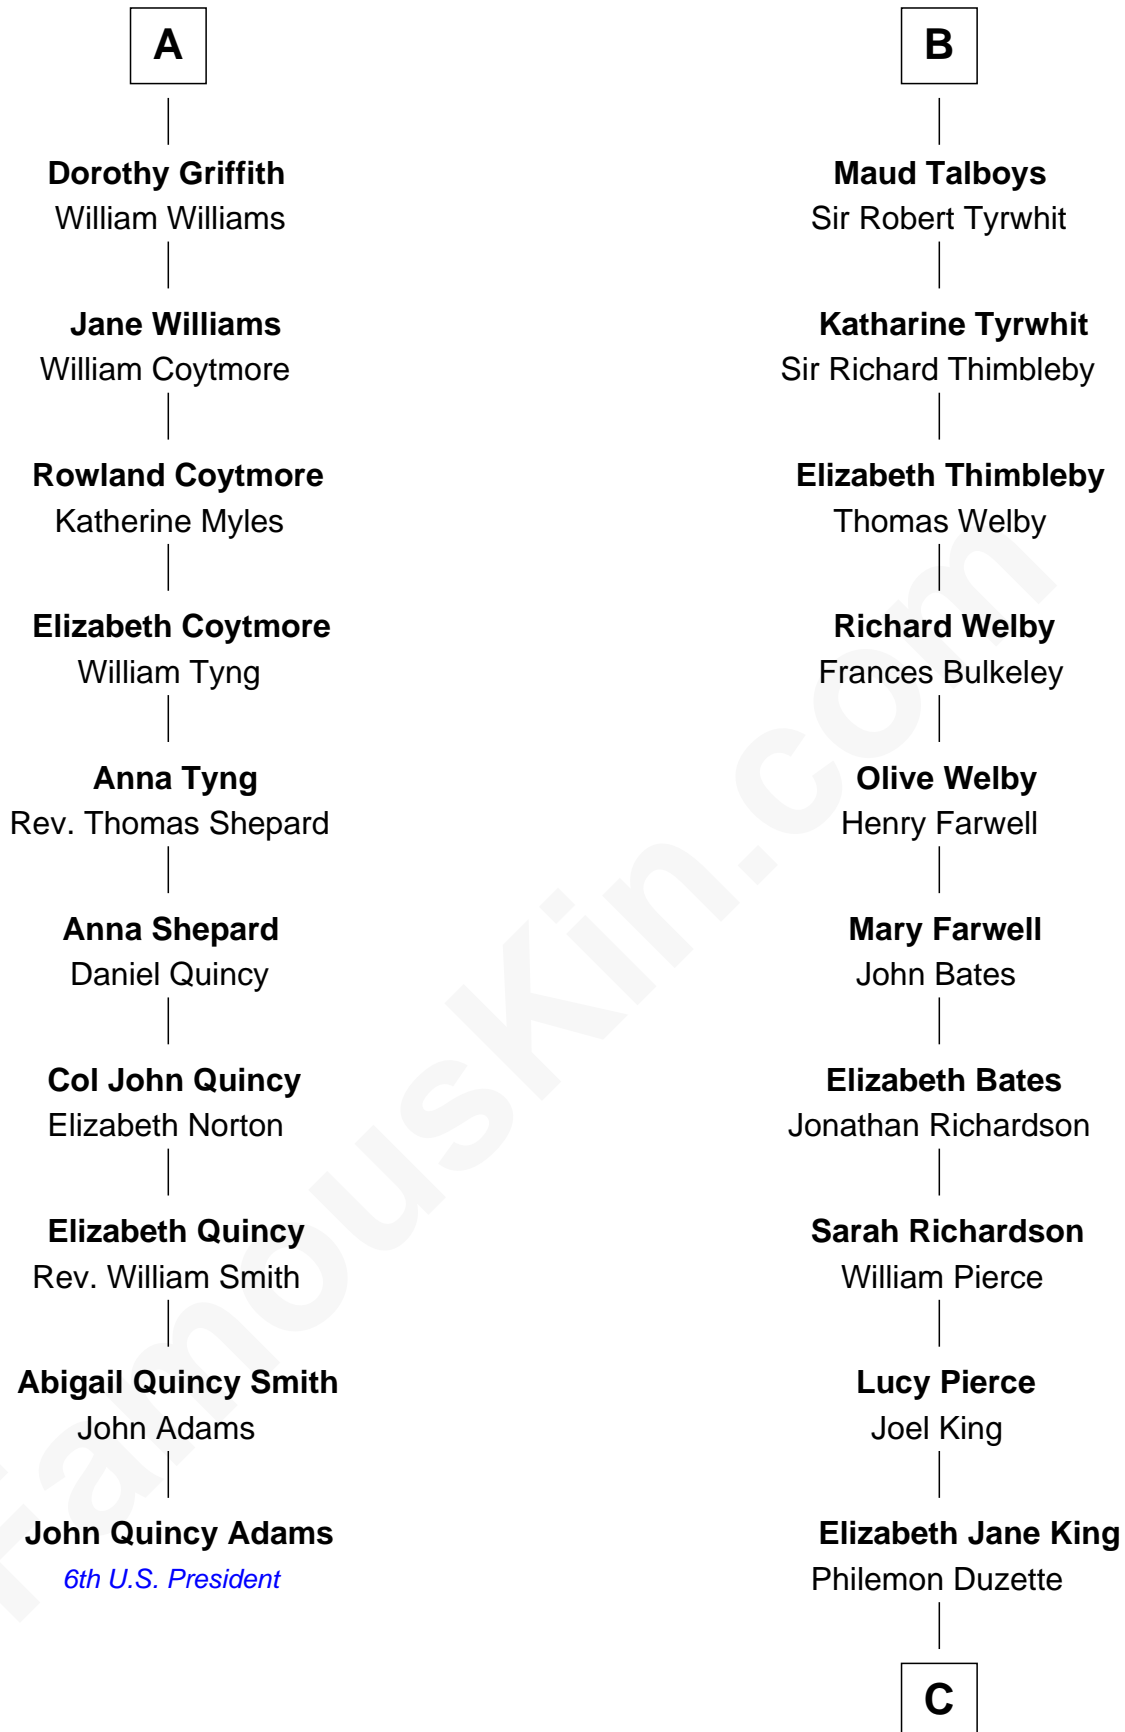

FamousKin.com
Relationship Chart of
John Quincy Adams
6th U.S. President

16th cousin 5 times removed of
Mitt Romney
70th Governor of Massachusetts

C

Clarissa Minerva Duzette

Lewis Robison

Charles Edward Robison

Rosetta Mary Berry

Alma Luella Robison

Harold Arundel LaFount

Lenore Emily LaFount

George Wilcken Romney

Mitt Romney

70th Governor of Massachusetts