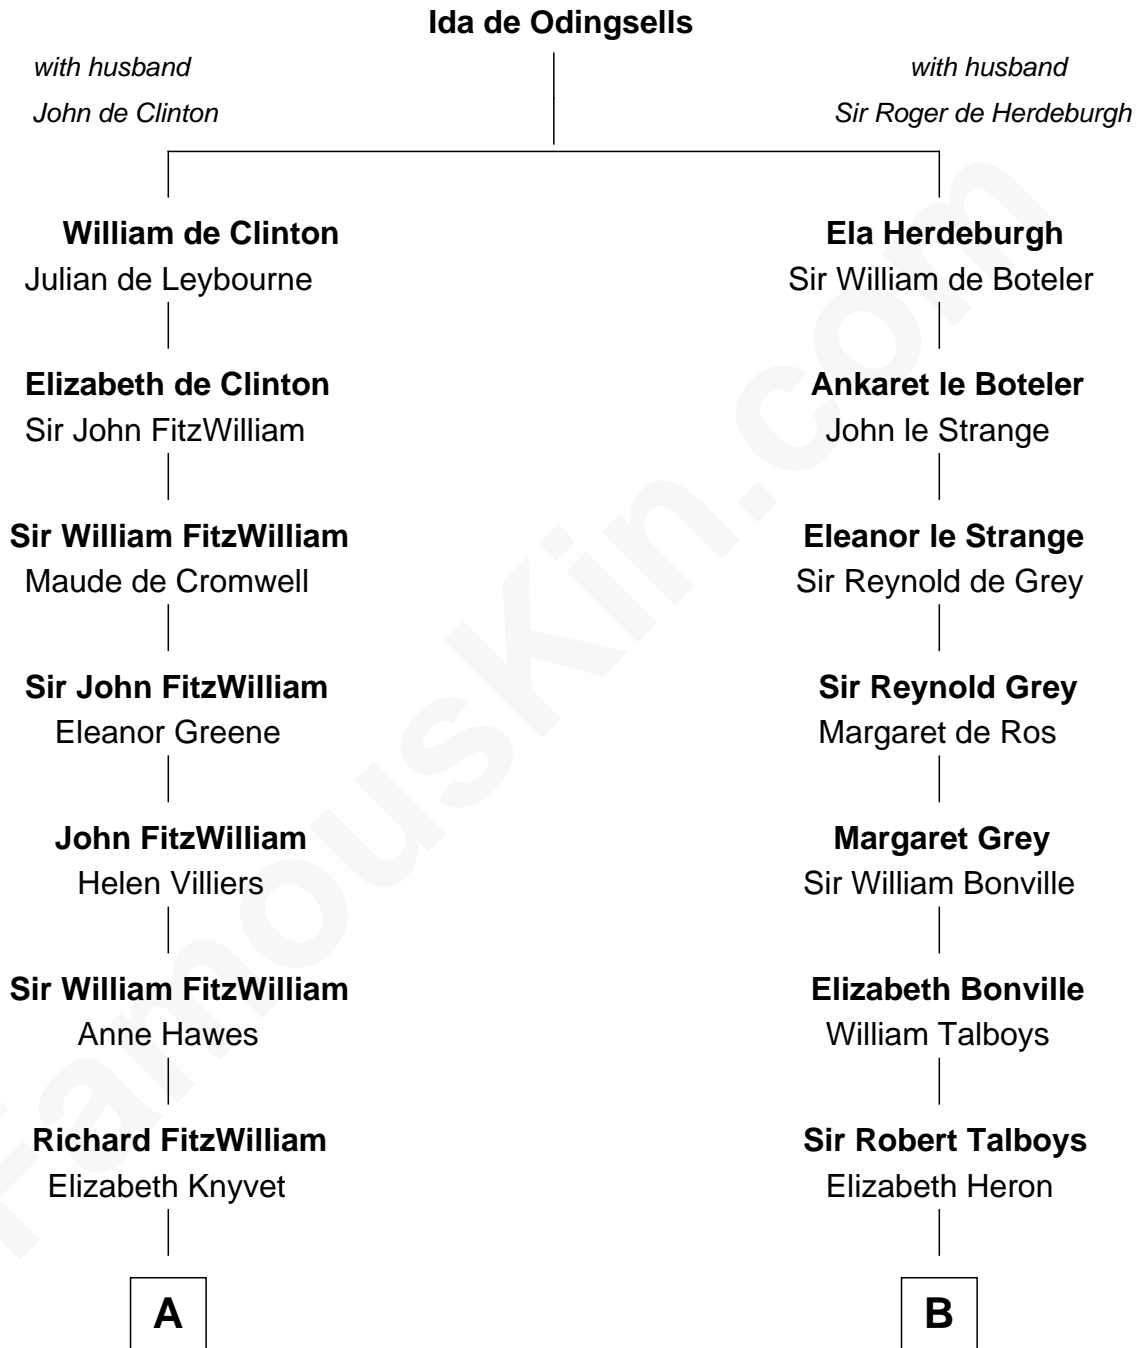

**FamousKin.com**  
**Relationship Chart of**  
**John Quincy Adams**  
*6th U.S. President*

**15th cousin 6 times removed of**  
**Mitt Romney**  
*70th Governor of Massachusetts*

C

Clarissa Minerva Duzette

Lewis Robison

Charles Edward Robison

Rosetta Mary Berry

Alma Luella Robison

Harold Arundel LaFount

Lenore Emily LaFount

George Wilcken Romney

**Mitt Romney**

*70th Governor of Massachusetts*