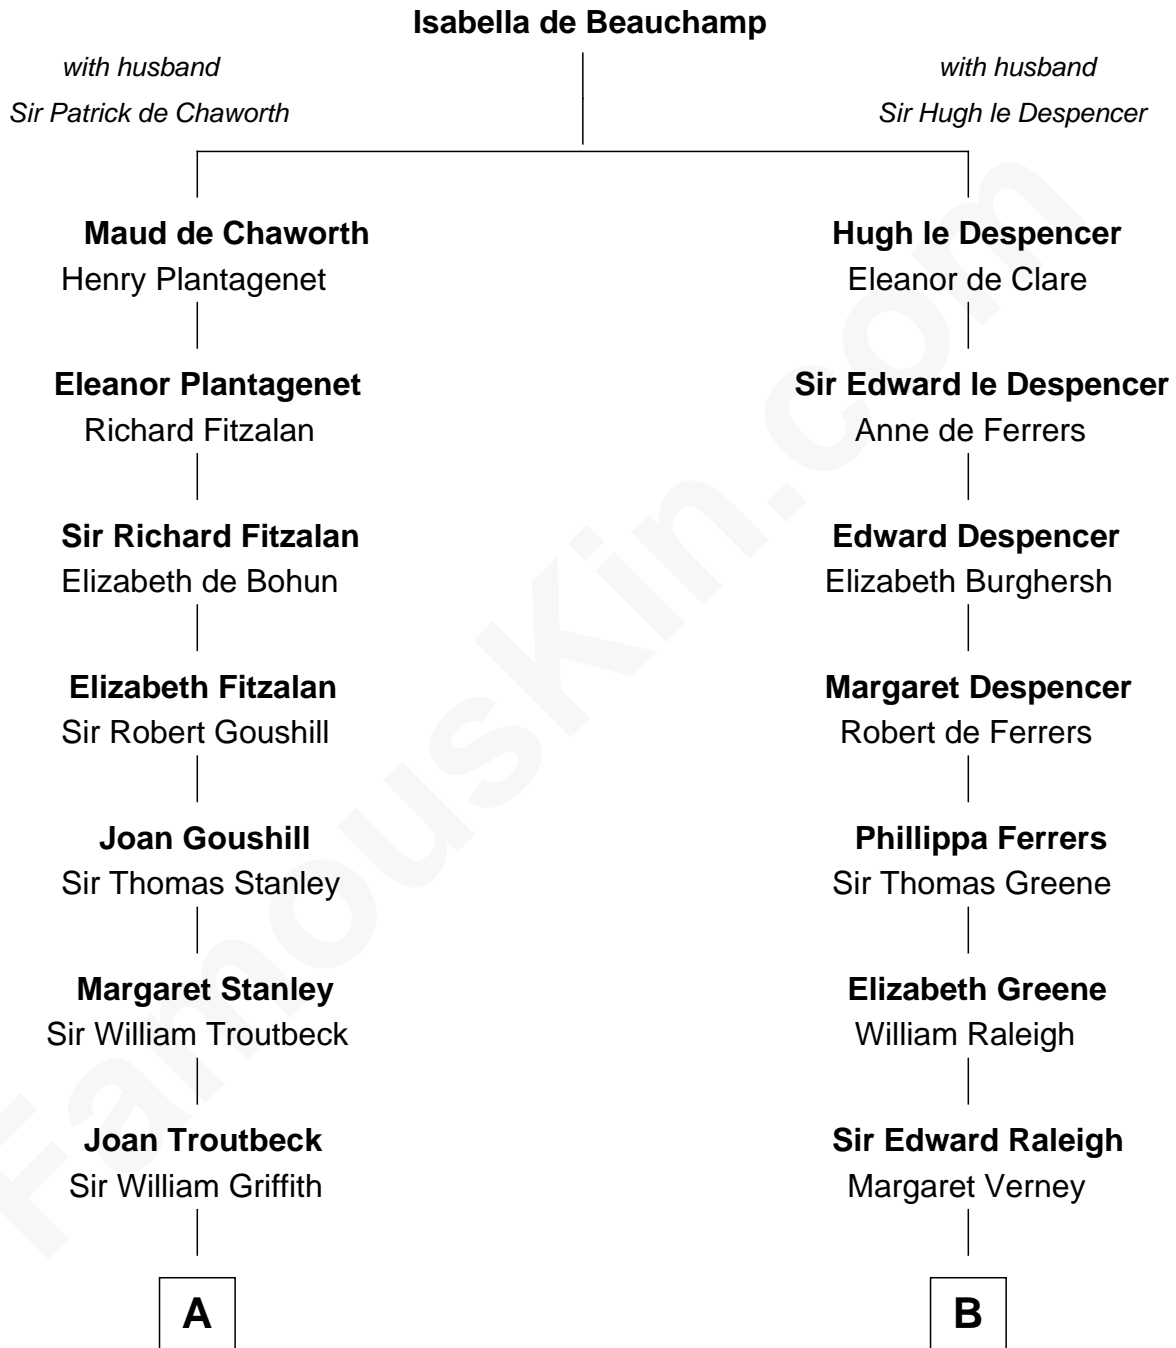

FamousKin.com
Relationship Chart of
John Quincy Adams
6th U.S. President

17th cousin 4 times removed of
George Romney
43rd Governor of Michigan

C

Charity Dickinson

Jared Pratt

Parley Parker Pratt

Mary Woods

Helaman Pratt

Anna Johanna Dorothy Wilcken

Anna Amelia Pratt

Gaskell Samuel Romney

George Romney

43rd Governor of Michigan