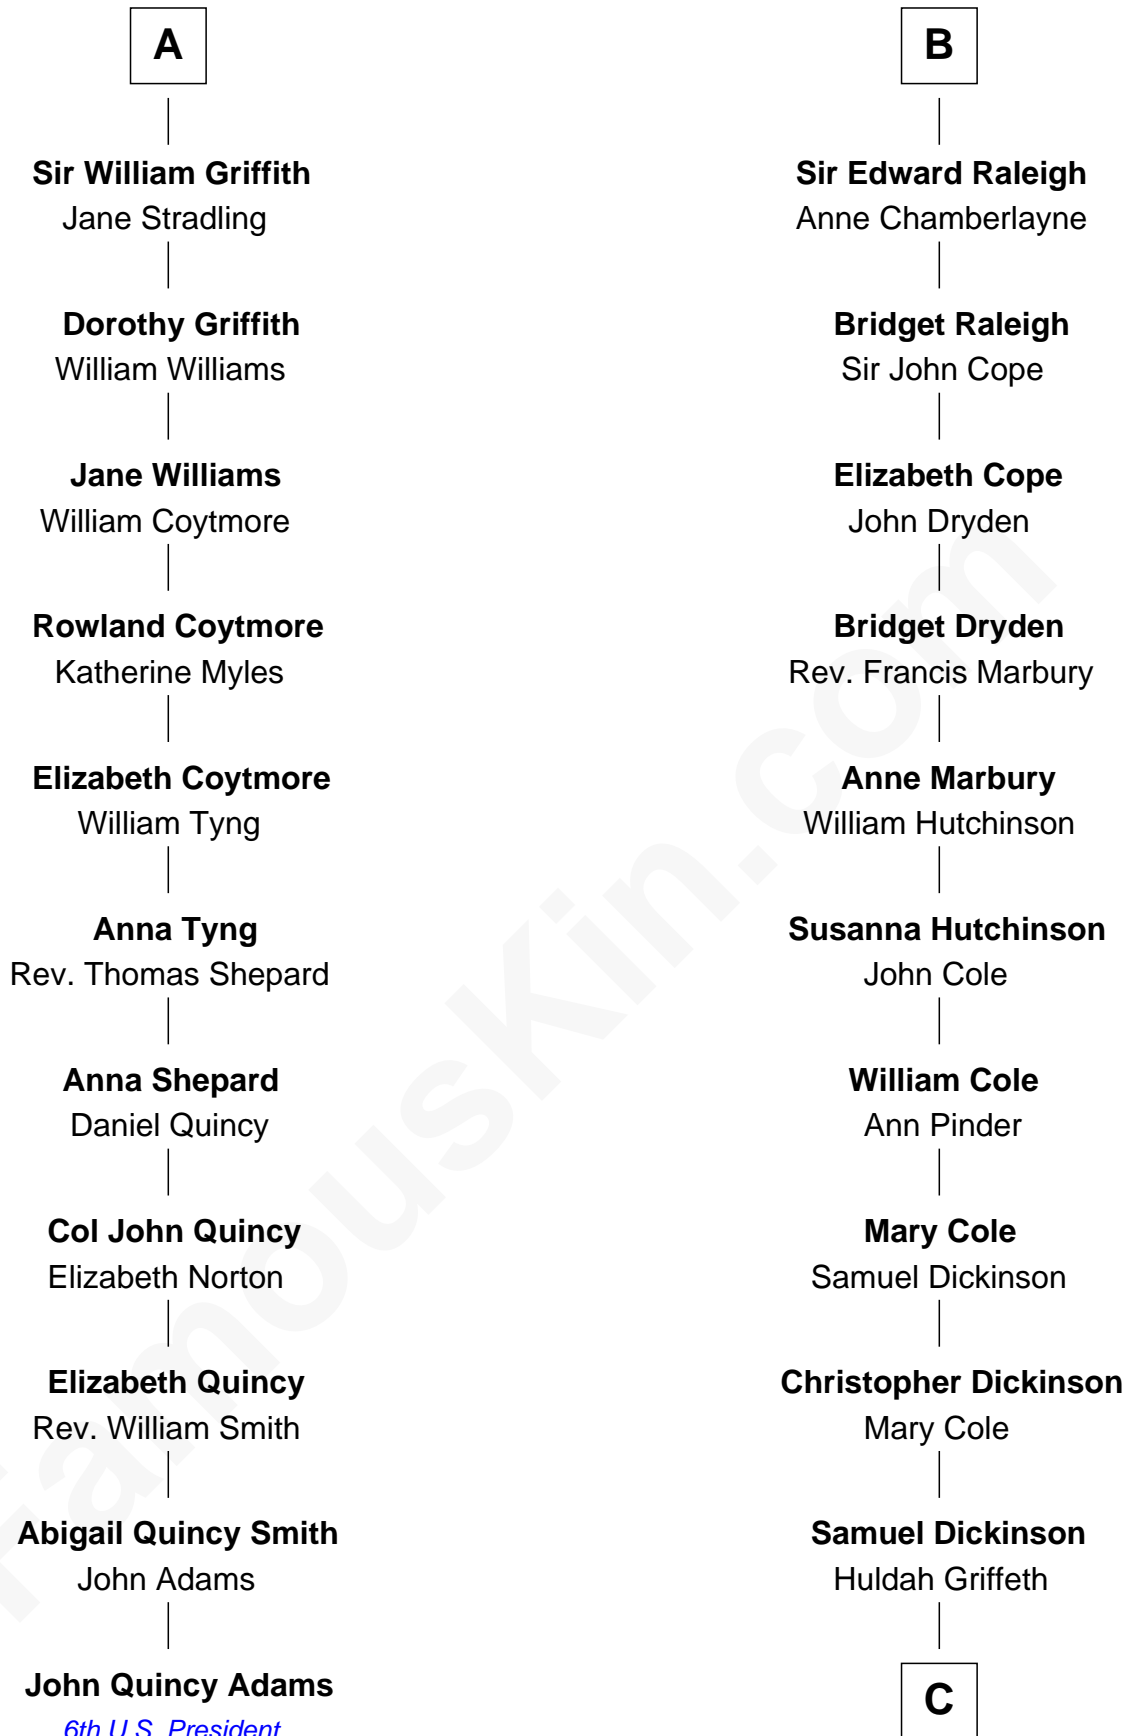

FamousKin.com
Relationship Chart of
John Quincy Adams
6th U.S. President

17th cousin 4 times removed of
George Romney
43rd Governor of Michigan

C

Charity Dickinson

Jared Pratt

Parley Parker Pratt

Mary Woods

Helaman Pratt

Anna Johanna Dorothy Wilcken

Anna Amelia Pratt

Gaskell Samuel Romney

George Romney

43rd Governor of Michigan