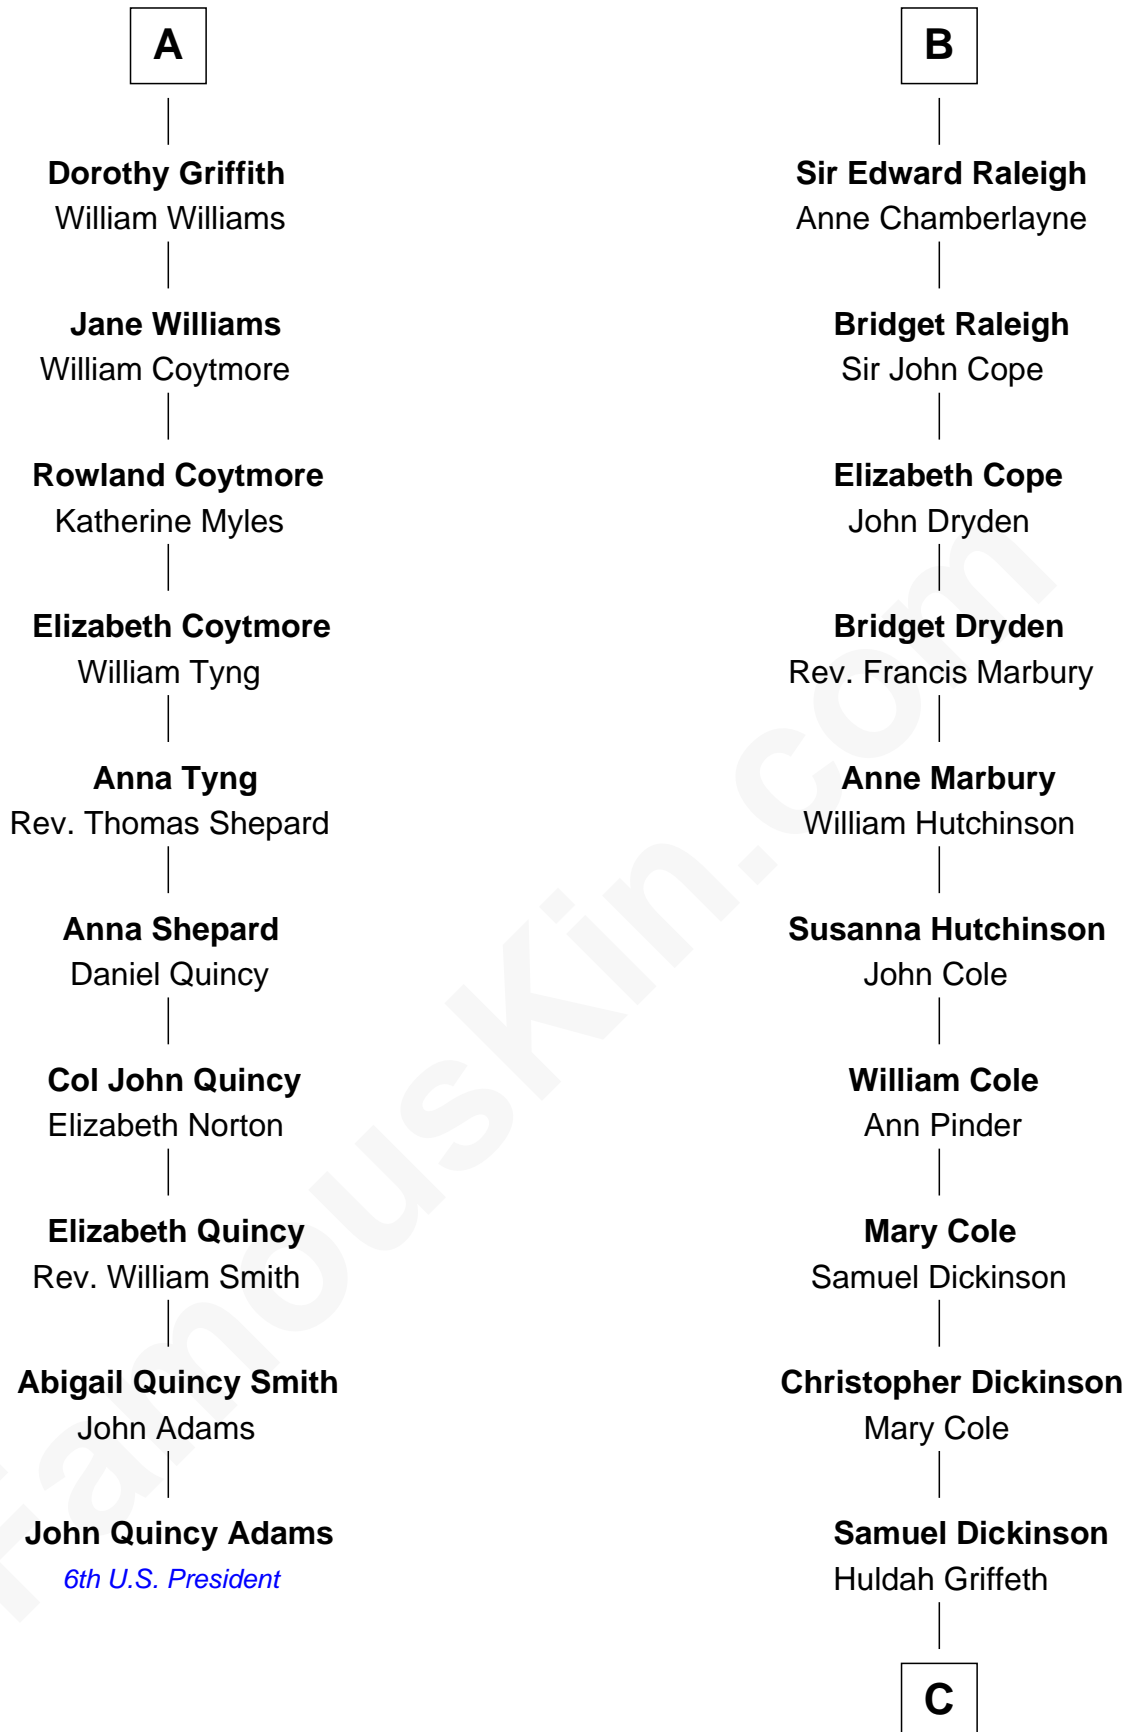

FamousKin.com
Relationship Chart of
John Quincy Adams
6th U.S. President

16th cousin 5 times removed of
George Romney
43rd Governor of Michigan

Humphrey de Bohun
 Elizabeth Plantagenet

Sir William de Bohun
 Elizabeth de Badlesmere

Eleanor de Bohun
 Sir James le Boteler

Elizabeth de Bohun
 Sir Richard Fitzalan

Pernel le Boteler
 Sir Gilbert Talbot

Elizabeth Fitzalan
 Sir Robert Goushill

Sir Richard Talbot
 Ankaret le Strange

Joan Goushill
 Sir Thomas Stanley

Mary Talbot
 Sir Thomas Greene

Margaret Stanley
 Sir William Troutbeck

Sir Thomas Greene
 Phillippa Ferrers

Joan Troutbeck
 Sir William Griffith

Elizabeth Greene
 William Raleigh

Sir William Griffith
 Jane Stradling

Sir Edward Raleigh
 Margaret Verney

A

B

C

Charity Dickinson

Jared Pratt

Parley Parker Pratt

Mary Woods