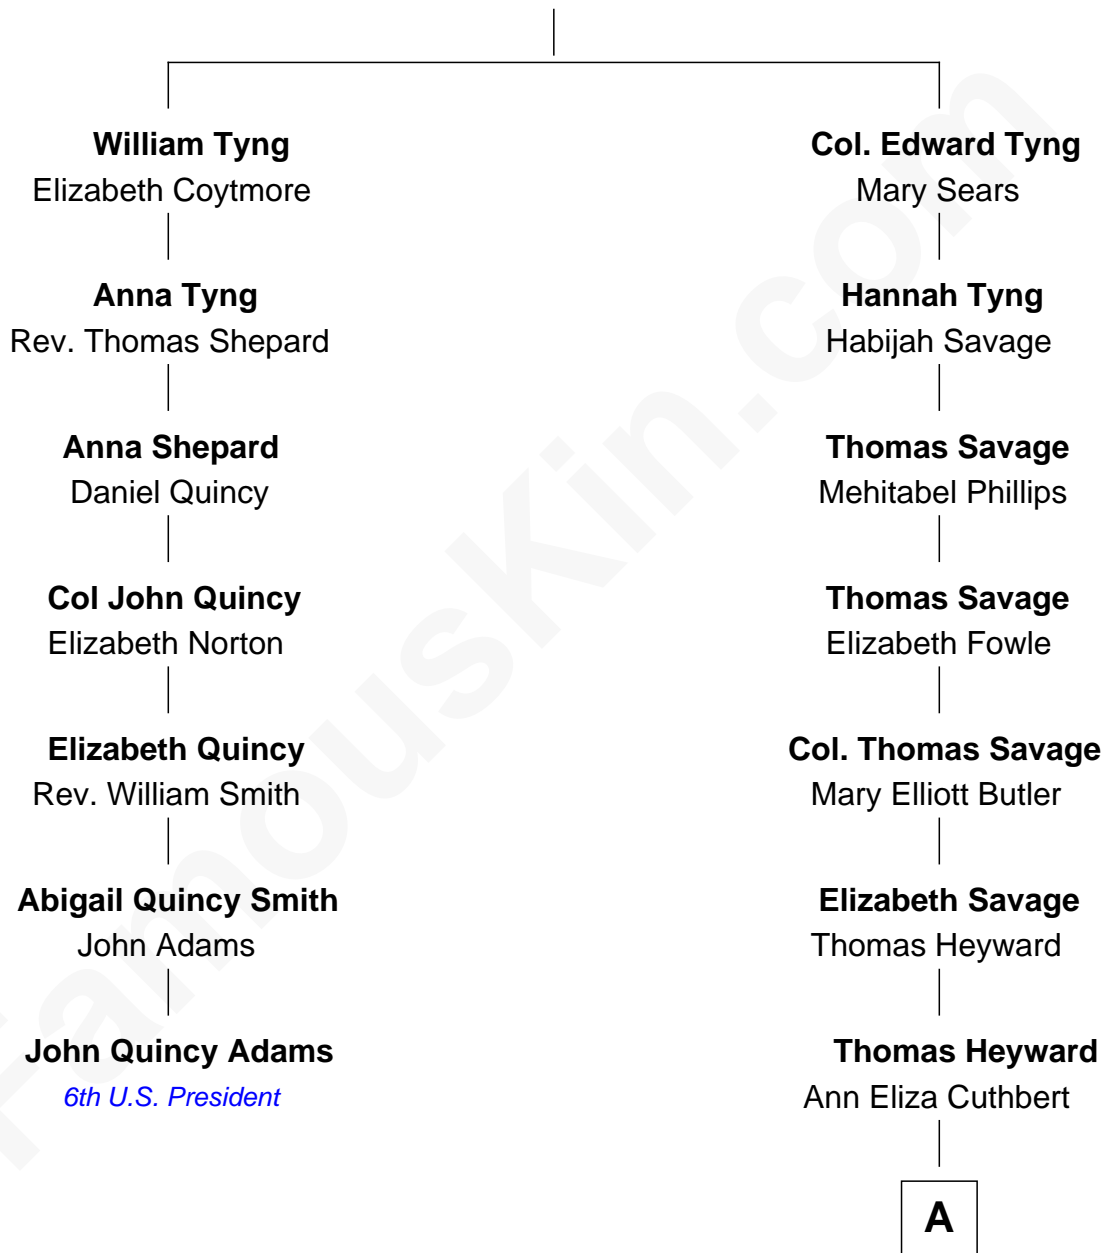

# FamousKin.com Relationship Chart of

**John Quincy Adams**

*6th U.S. President*

6th cousin 4 times removed of

**DuBose Heyward**

*Author of Porgy (Porgy & Bess)*

----- Tyng

-----

**A**

**Thomas Savage Heyward**

Georgianna Hasell

**Thomas Savage Heyward**

Louisa Watkins

**Edwin Watkins Heyward**

Jane Screven DuBose

**DuBose Heyward**