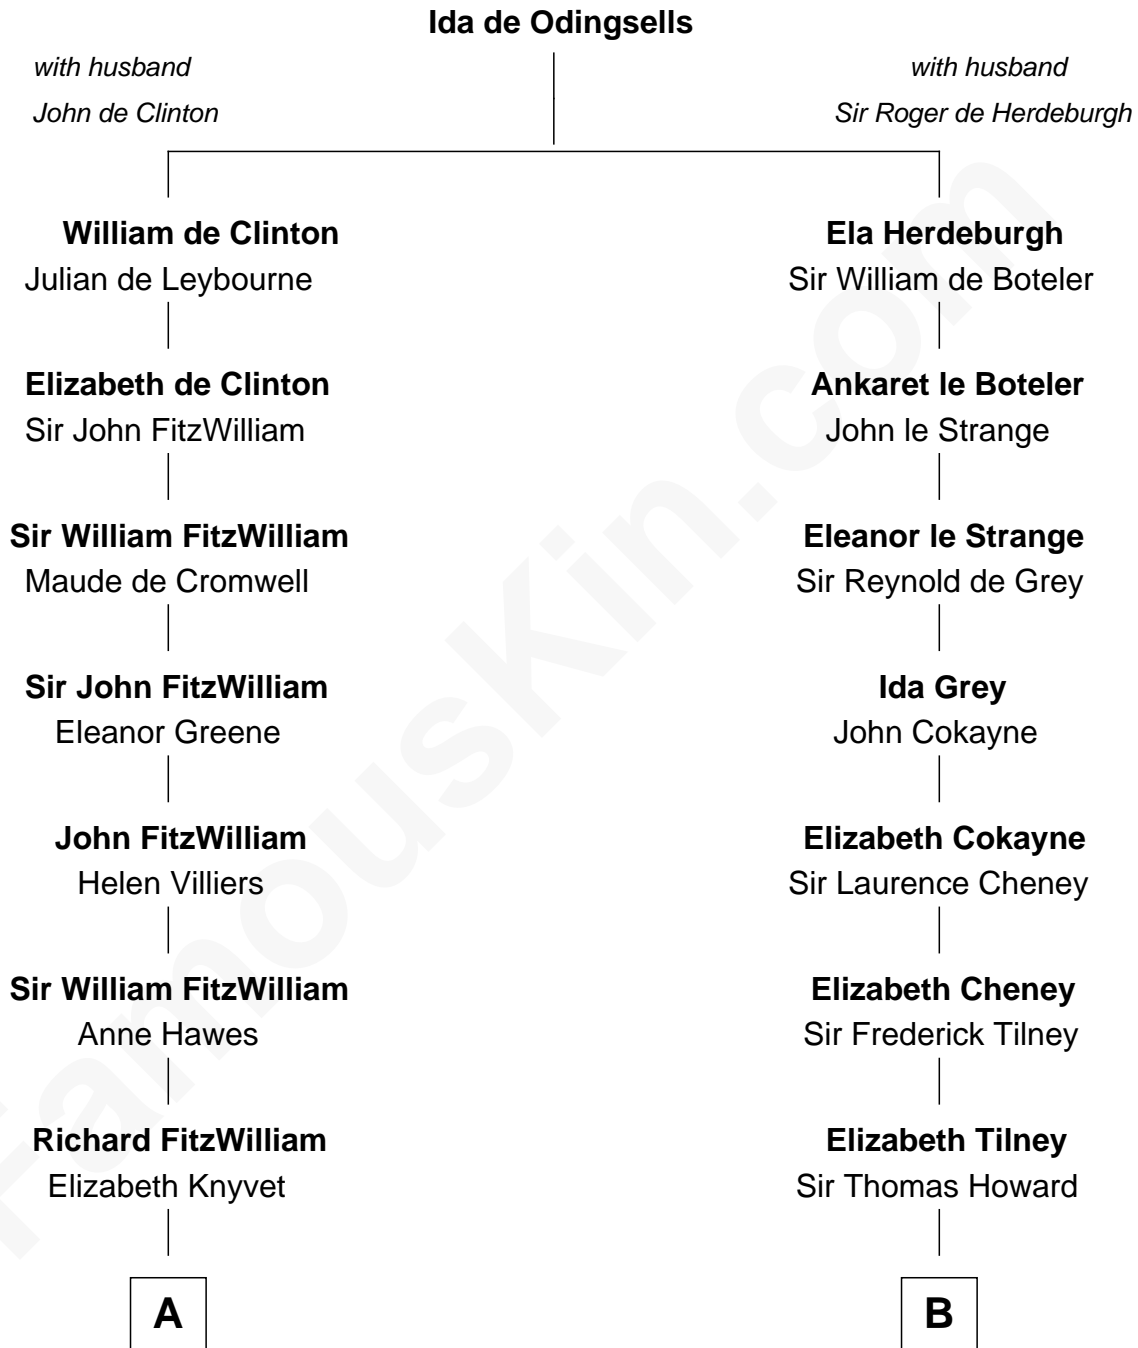

**FamousKin.com**  
**Relationship Chart of**  
**John Quincy Adams**  
*6th U.S. President*

**15th cousin 3 times removed of**  
**Francis Scott Key**  
*Author of "The Star Spangled Banner"*

C

**John Ross Key**

Anne Phebe Penn Dagworthy Charlton

**Francis Scott Key**

*Author of "The Star Spangled Banner"*

FamousKin.com