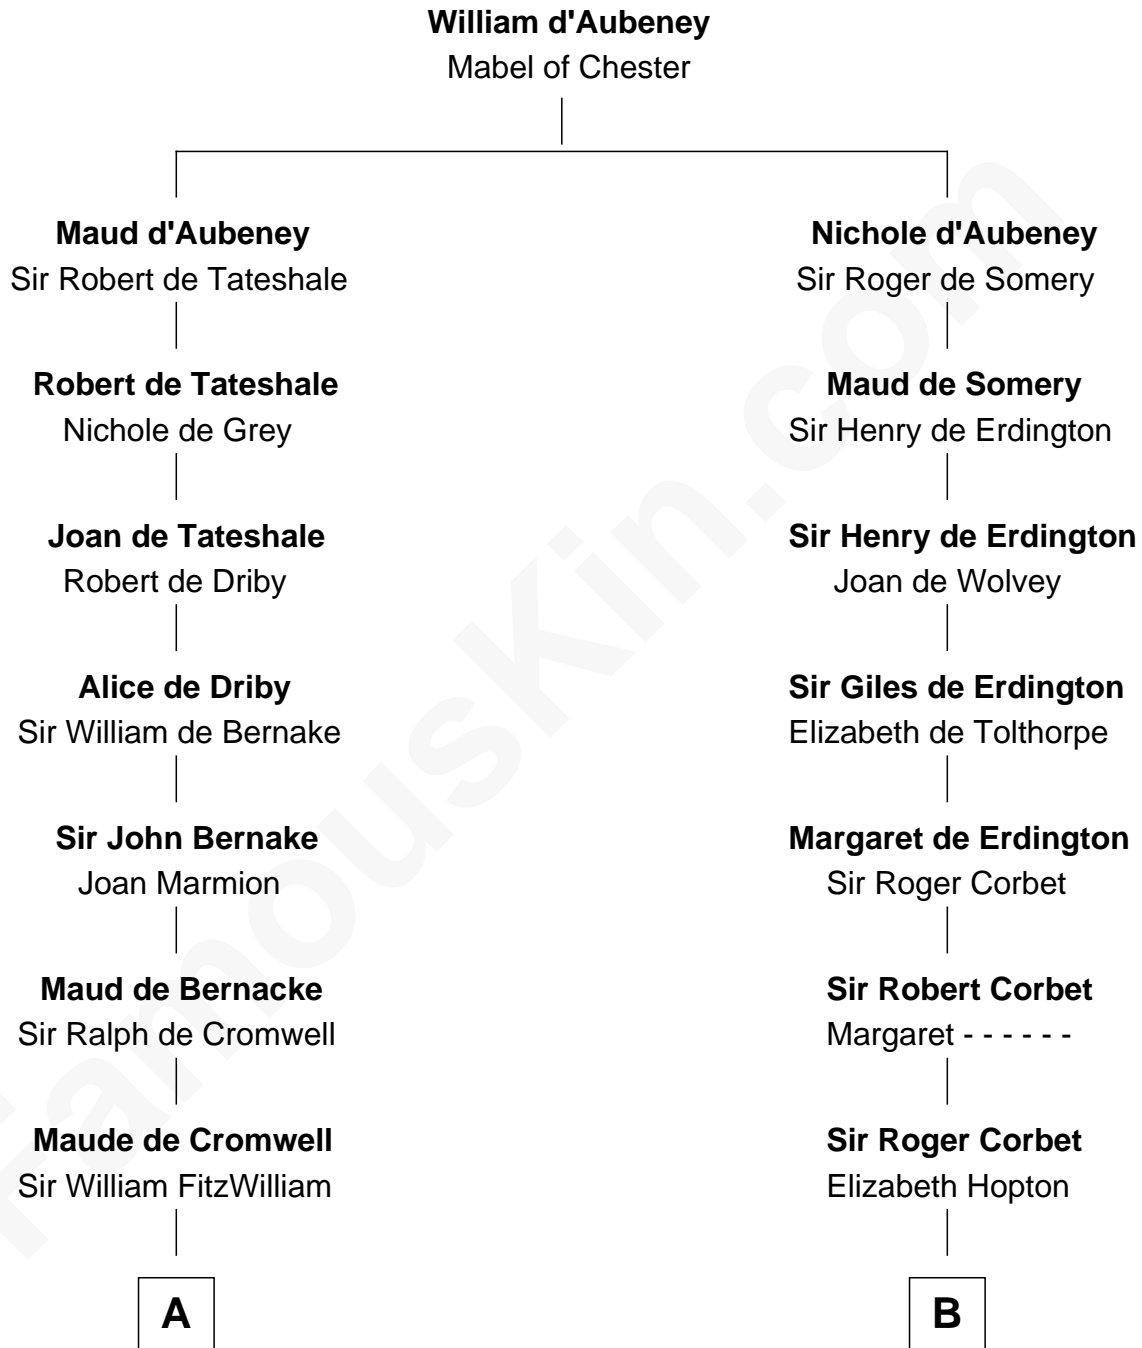

**FamousKin.com**  
**Relationship Chart of**  
**John Quincy Adams**  
*6th U.S. President*

**19th cousin 2 times removed of**  
**John D. Rockefeller**  
*Founder of the Standard Oil Company*

**C**

**Elizabeth Quincy**  
Rev. William Smith

**Abigail Quincy Smith**  
John Adams

**John Quincy Adams**  
*6th U.S. President*

**D**

**Solomon Avery**  
Hannah Punderson

**Miles Avery**  
Malinda Pixley

**Lucy Avery**  
Godfrey Lewis Rockefeller

**William Avery Rockefeller**  
Eliza Davison