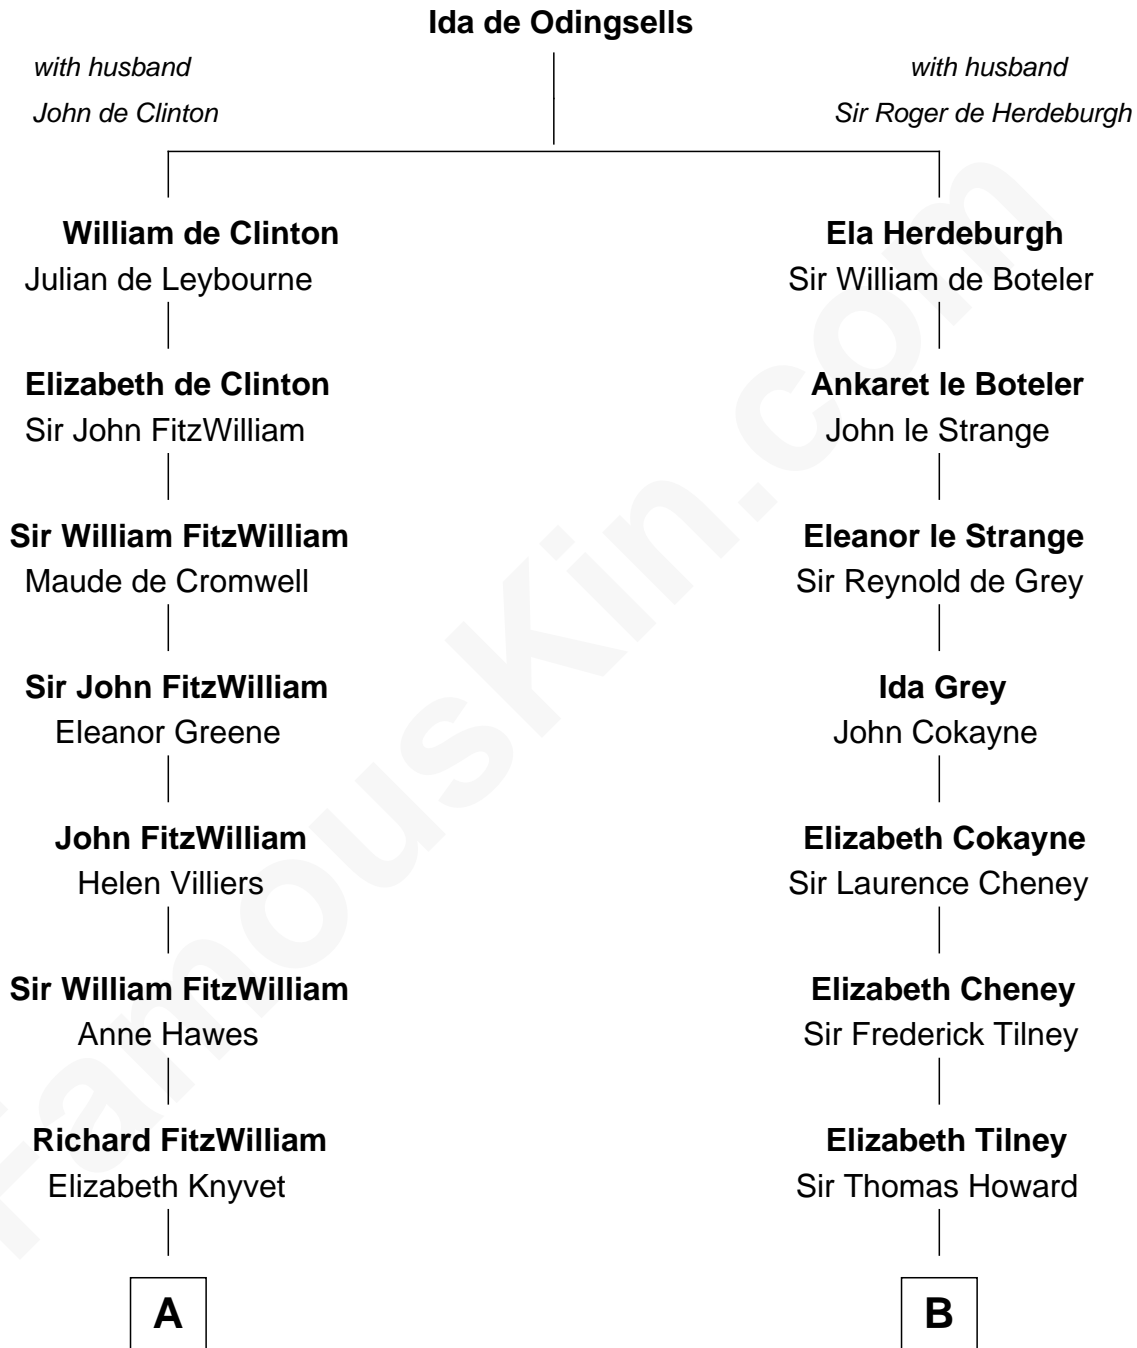

FamousKin.com
Relationship Chart of
John Quincy Adams
6th U.S. President

15th cousin 5 times removed of

John D. Rockefeller
Founder of the Standard Oil Company

C

Miles Avery

Malinda Pixley

Lucy Avery

Godfrey Lewis Rockefeller

William Avery Rockefeller

Eliza Davison

John D. Rockefeller

Founder of the Standard Oil Company

FamousKin.com