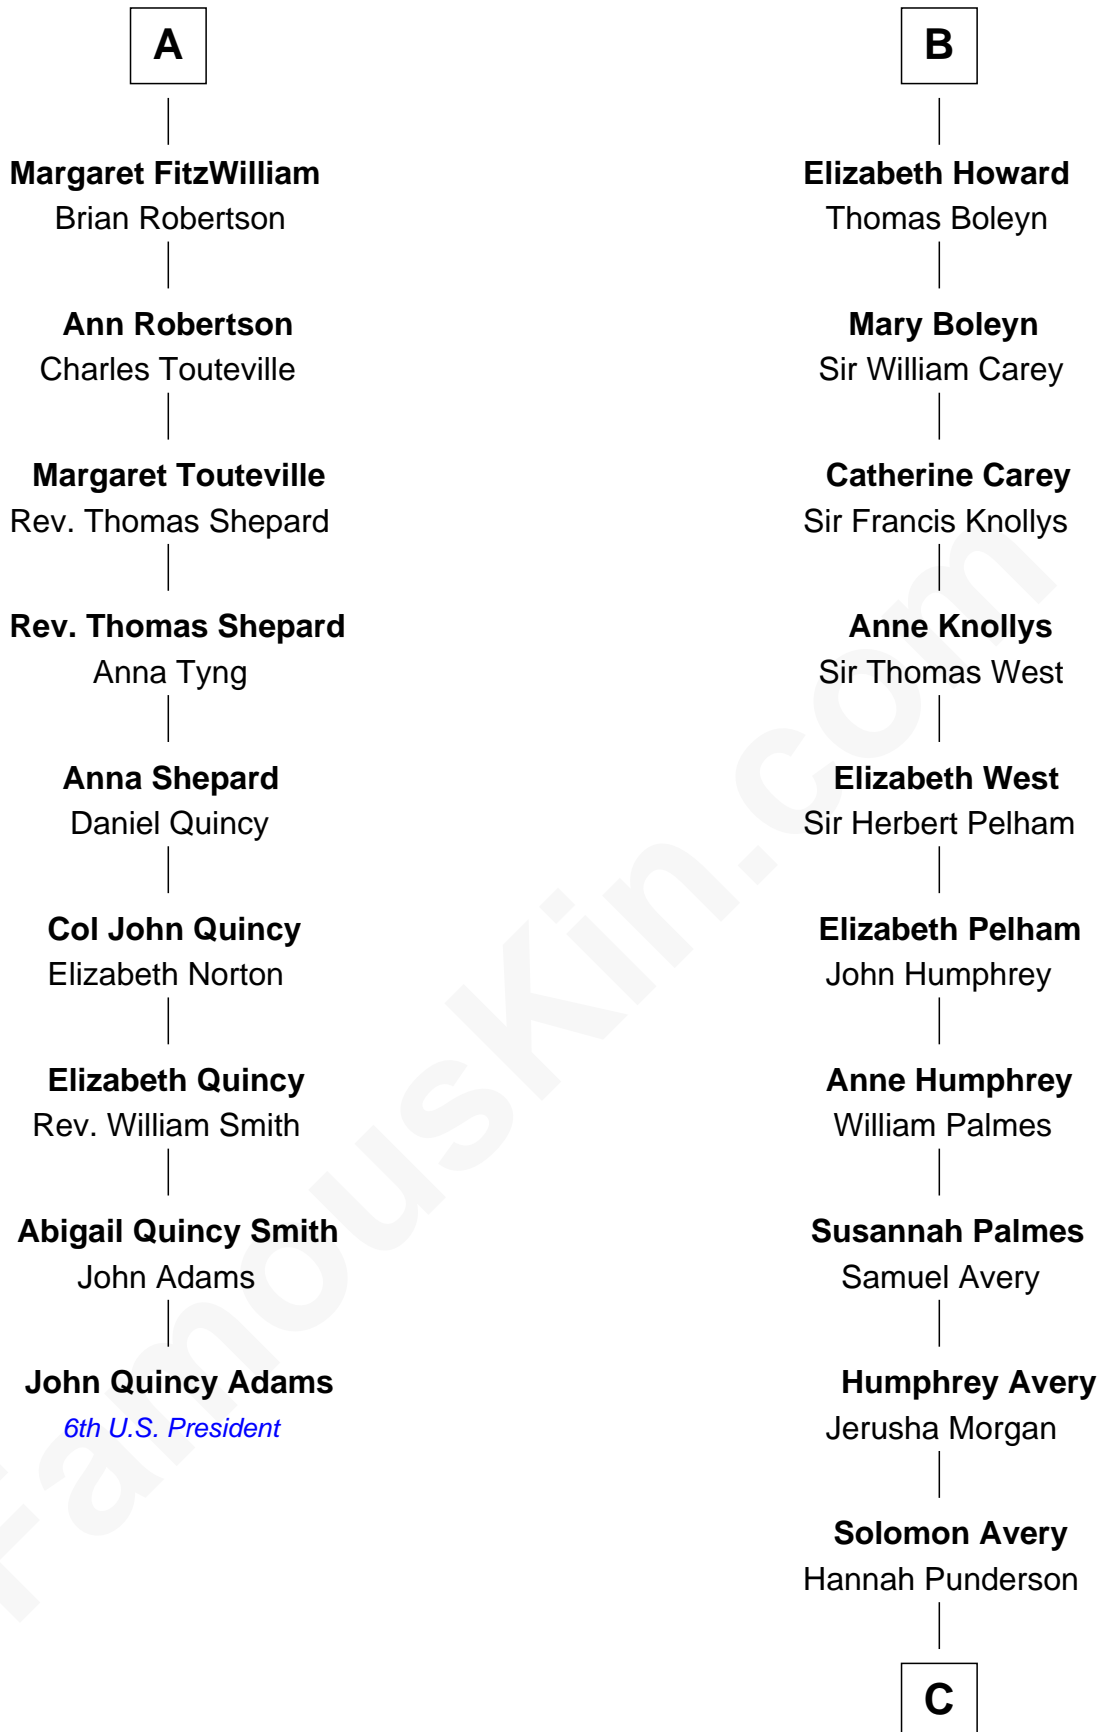

FamousKin.com
Relationship Chart of
John Quincy Adams
6th U.S. President

15th cousin 5 times removed of

John D. Rockefeller
Founder of the Standard Oil Company

C

Miles Avery

Malinda Pixley

Lucy Avery

Godfrey Lewis Rockefeller

William Avery Rockefeller

Eliza Davison

John D. Rockefeller

Founder of the Standard Oil Company

FamousKin.com