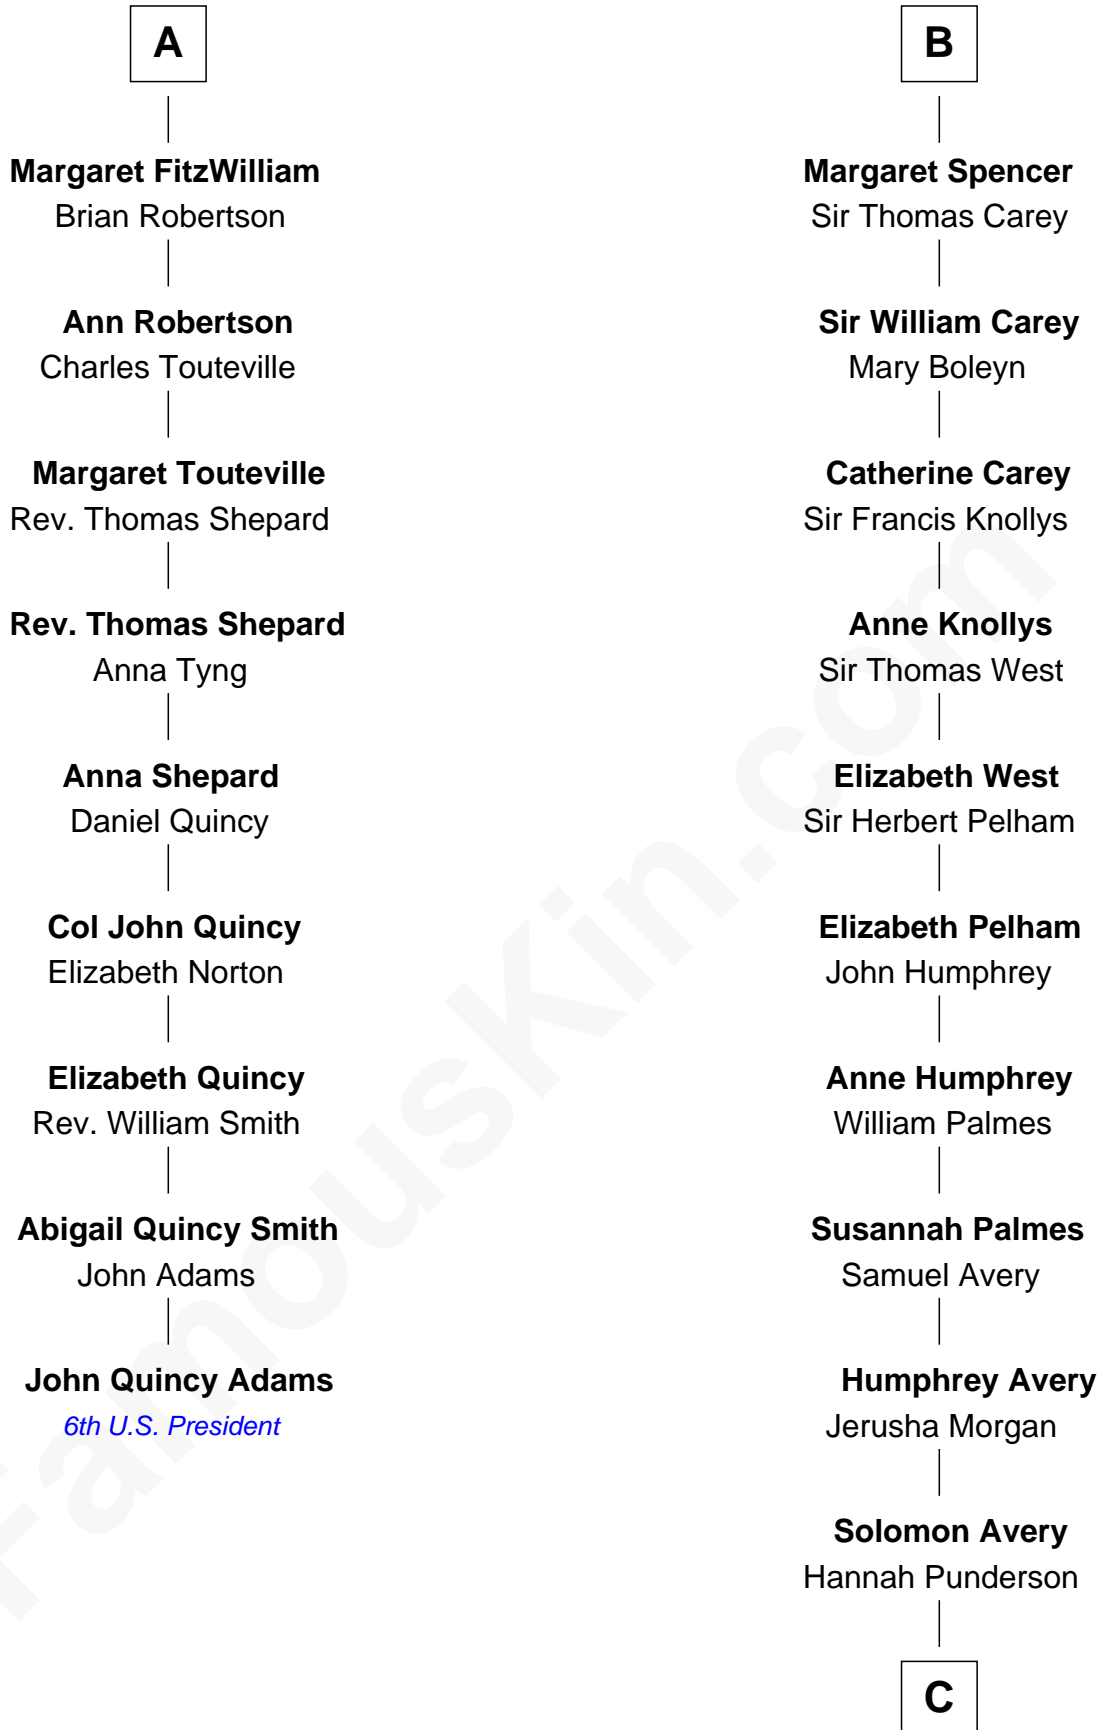

FamousKin.com
Relationship Chart of
John Quincy Adams
6th U.S. President

15th cousin 5 times removed of

John D. Rockefeller
Founder of the Standard Oil Company

C

Miles Avery

Malinda Pixley

Lucy Avery

Godfrey Lewis Rockefeller

William Avery Rockefeller

Eliza Davison

John D. Rockefeller

Founder of the Standard Oil Company

FamousKin.com