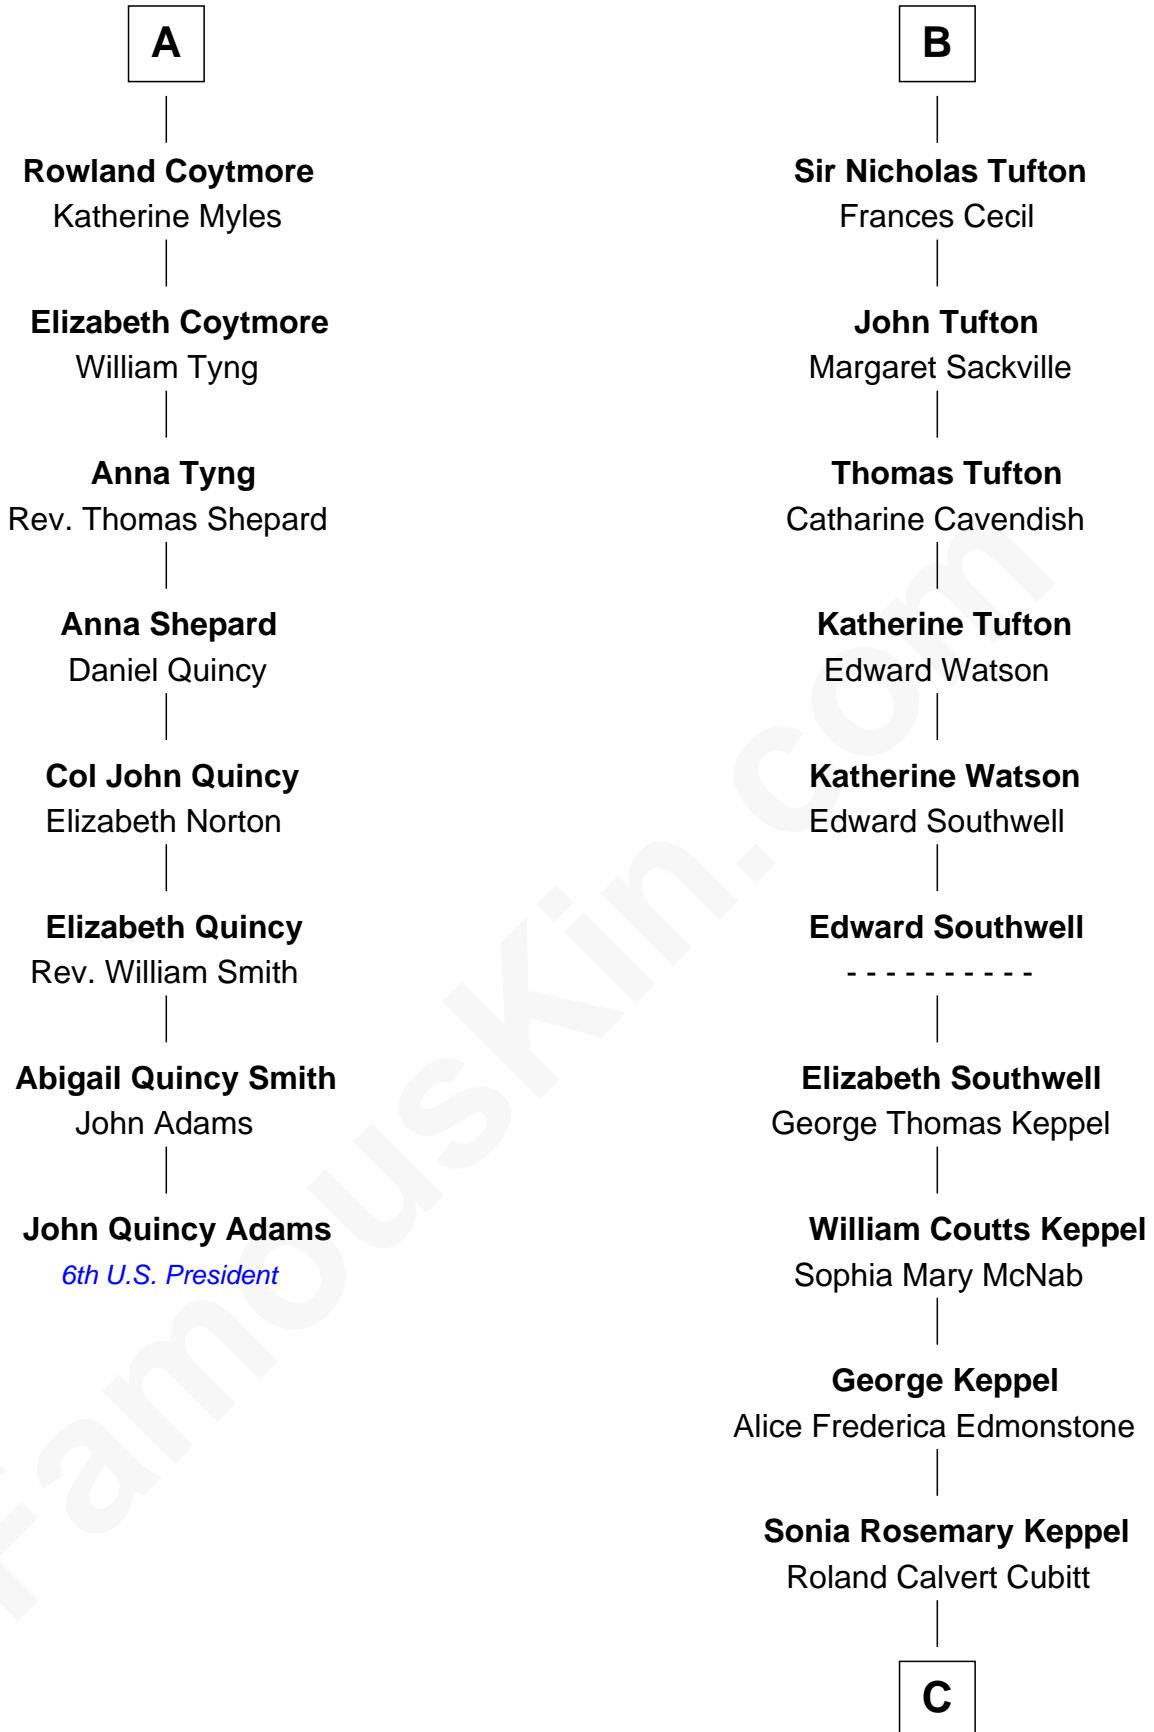

FamousKin.com
Relationship Chart of
John Quincy Adams
6th U.S. President

14th cousin 4 times removed of

Camilla Parker Bowles
Queen Consort of the United Kingdom

C

Rosalind Maud Cubitt
Bruce Middleton Hope Shand

Camilla Parker Bowles
Queen Consort

FamousKin.com