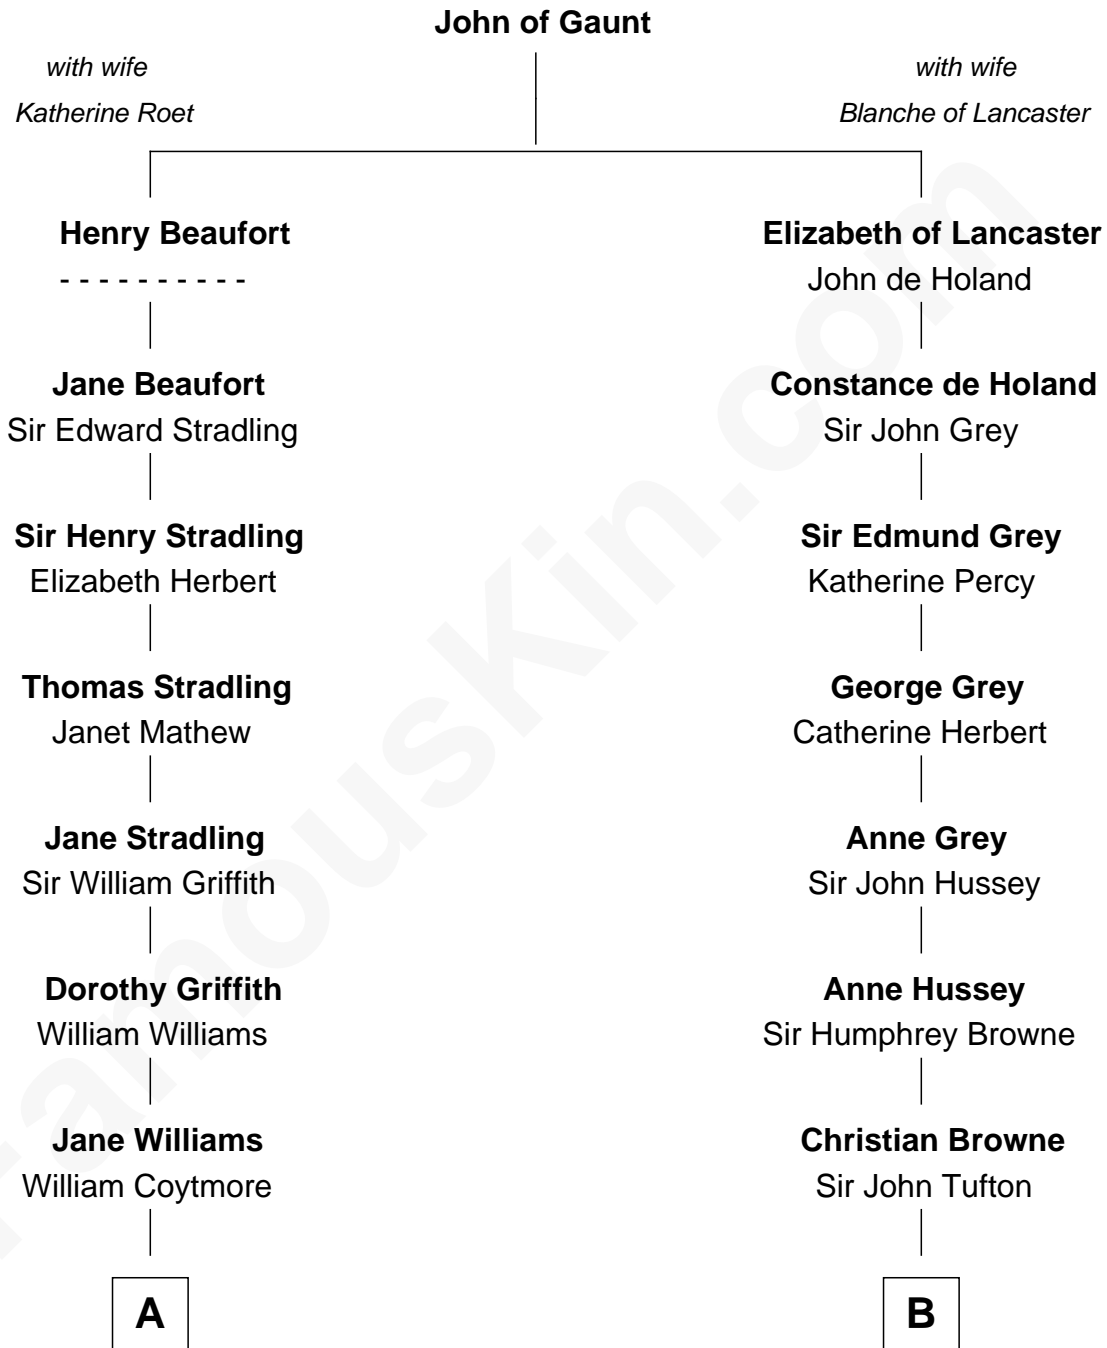

FamousKin.com
Relationship Chart of
John Quincy Adams
6th U.S. President

14th cousin 4 times removed of

Camilla Parker Bowles
Queen Consort of the United Kingdom

C

Rosalind Maud Cubitt
Bruce Middleton Hope Shand