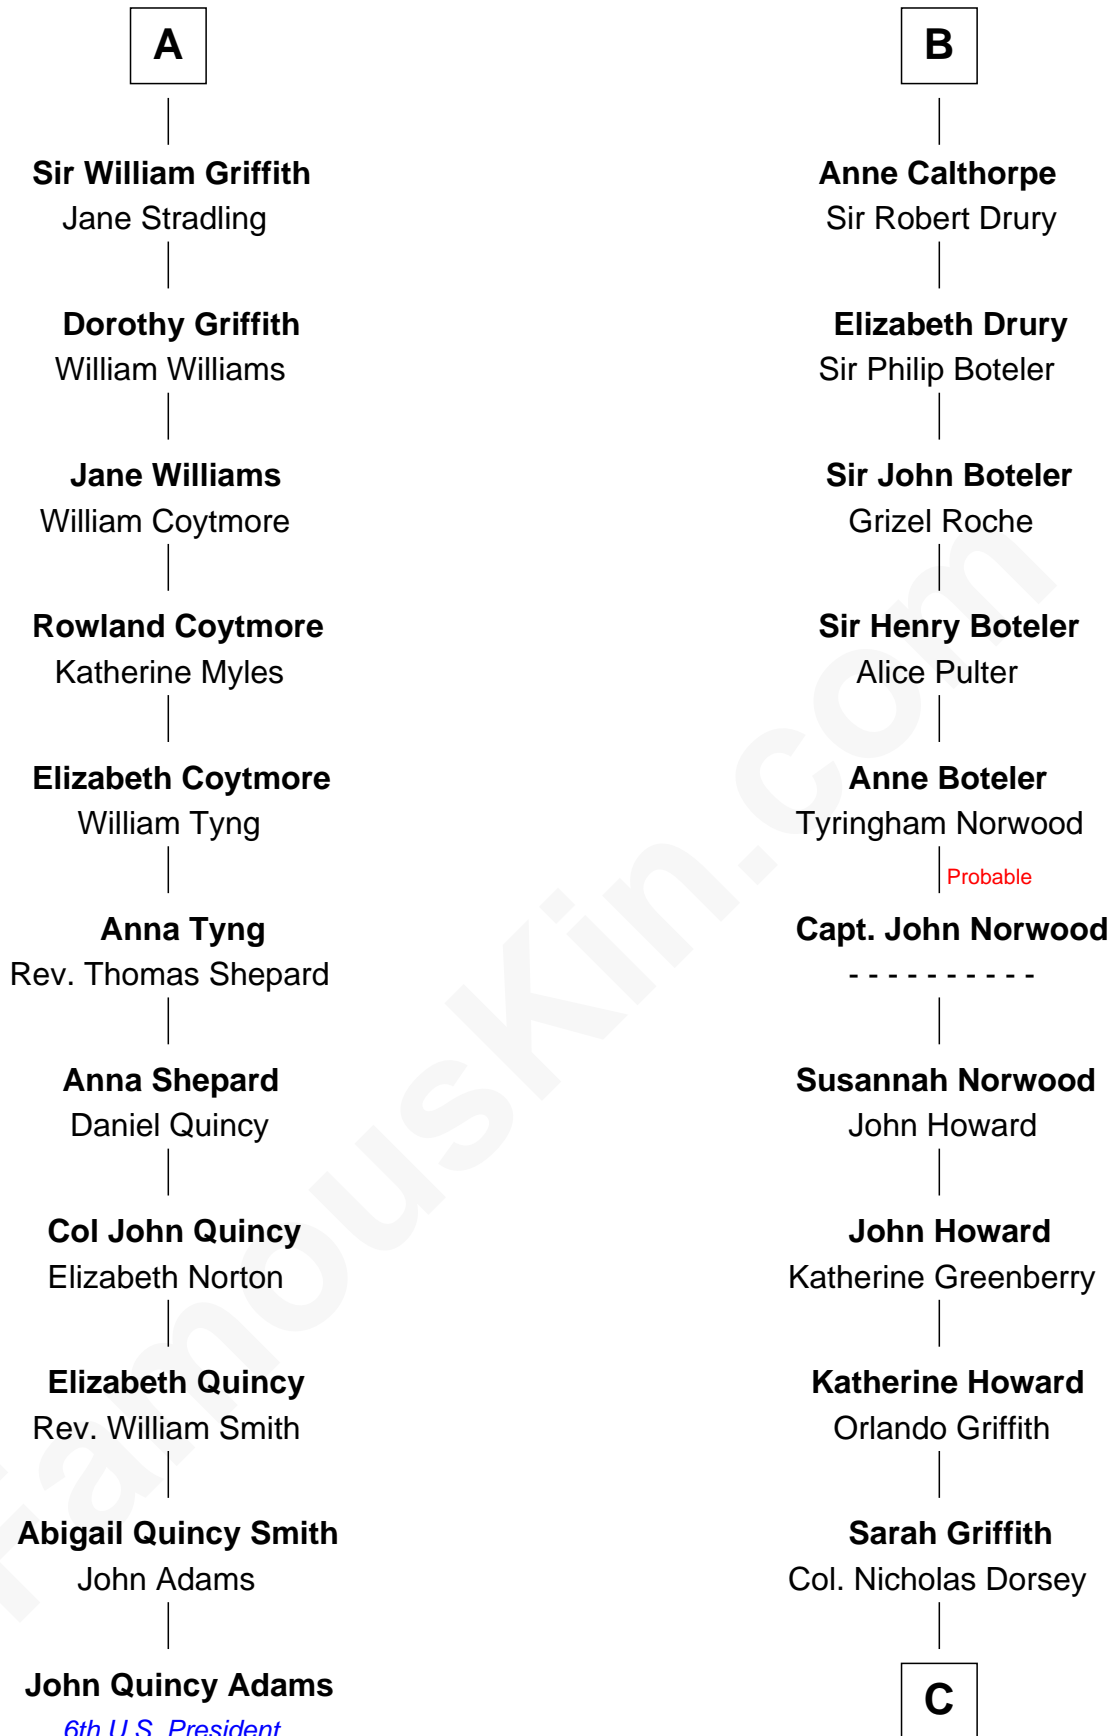

## Relationship Chart of

### John Quincy Adams

6th U.S. President

17th cousin 4 times removed of

### Jesse James

Outlaw, Bank Robber, Murderer

**C**

**Rachel Dorsey**  
Anthony Lindsay

**Anthony Lindsay**  
Ailsey Cole

**Sarah Lindsay**  
James Cole

**Zerelda Elizabeth Cole**  
Robert Sallee James

**Jesse James**  
*Outlaw, Bank Robber, Murderer*