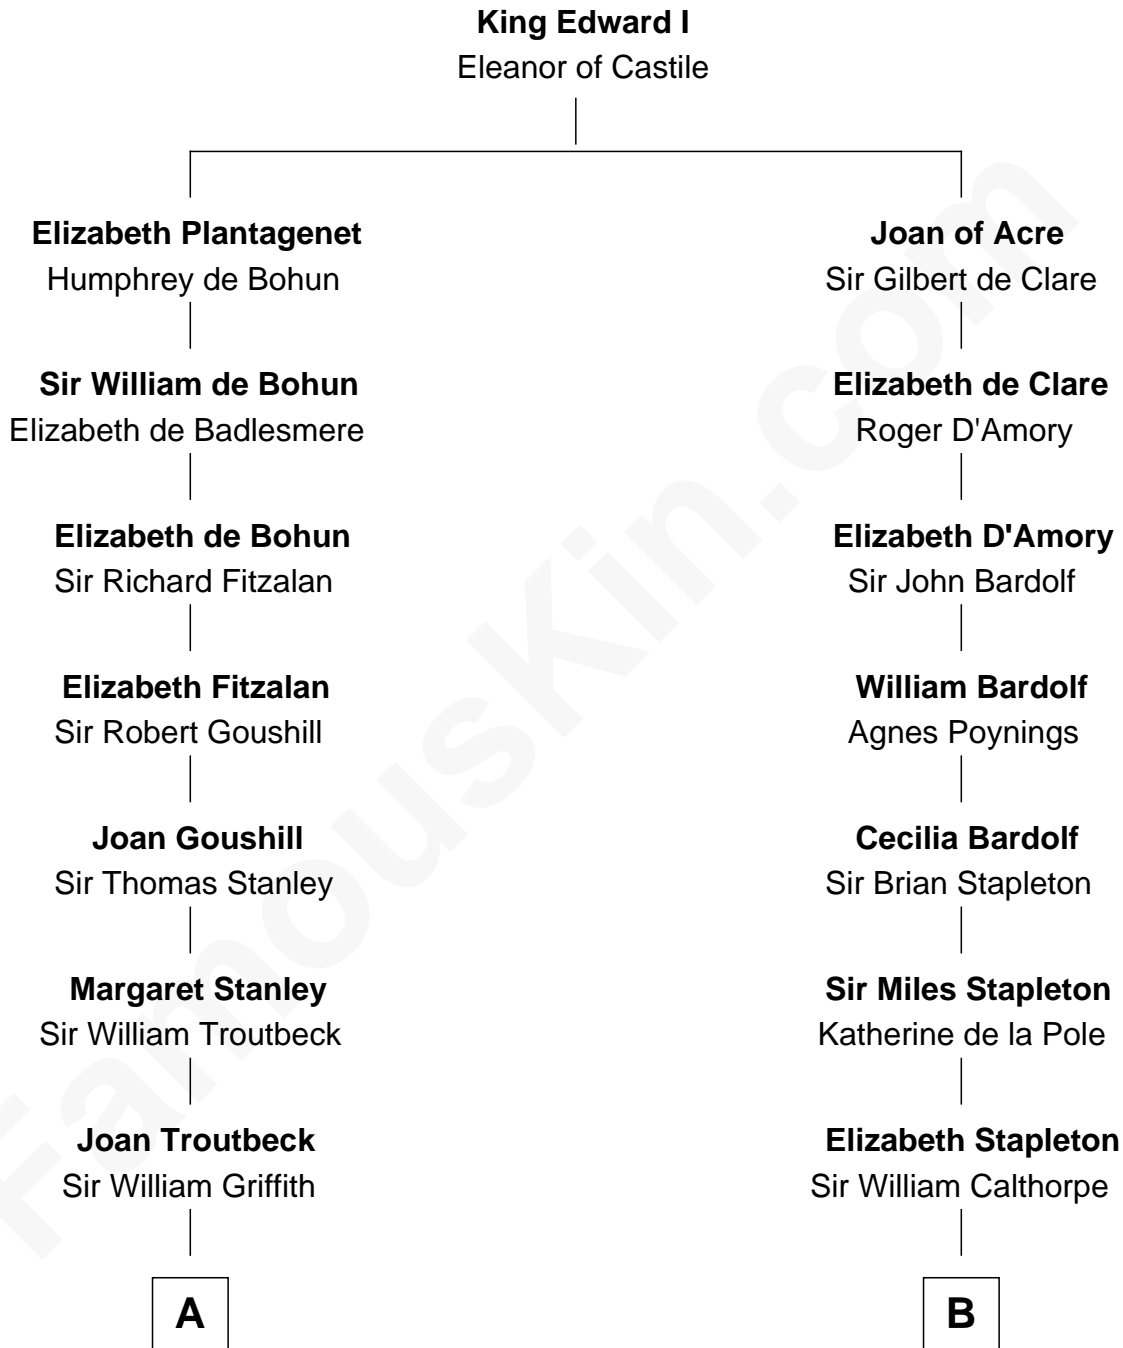

## Relationship Chart of

### John Quincy Adams

6th U.S. President

17th cousin 4 times removed of

### Jesse James

Outlaw, Bank Robber, Murderer

**C**

**Rachel Dorsey**  
Anthony Lindsay

**Anthony Lindsay**  
Ailsey Cole

**Sarah Lindsay**  
James Cole

**Zerelda Elizabeth Cole**  
Robert Sallee James

**Jesse James**  
*Outlaw, Bank Robber, Murderer*