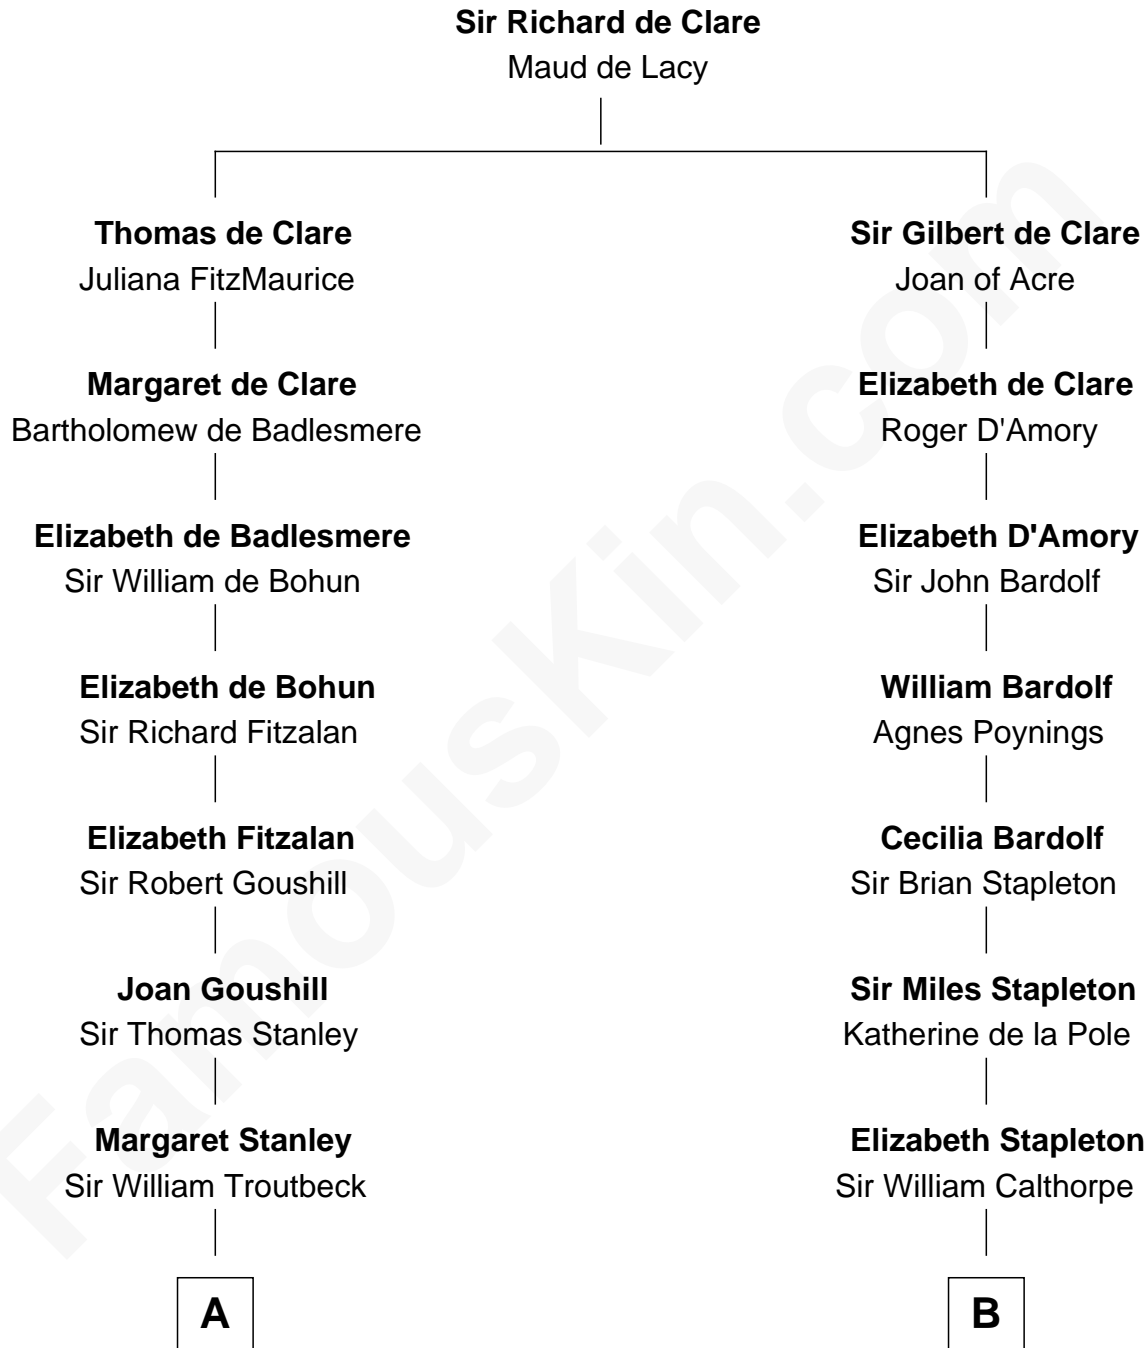

FamousKin.com
Relationship Chart of
John Quincy Adams
6th U.S. President

18th cousin 3 times removed of
Jesse James
Outlaw, Bank Robber, Murderer

C

Abigail Quincy Smith

John Adams

John Quincy Adams

6th U.S. President

Robert Sallee James

Jesse James

Outlaw, Bank Robber, Murderer

FamousKin.com