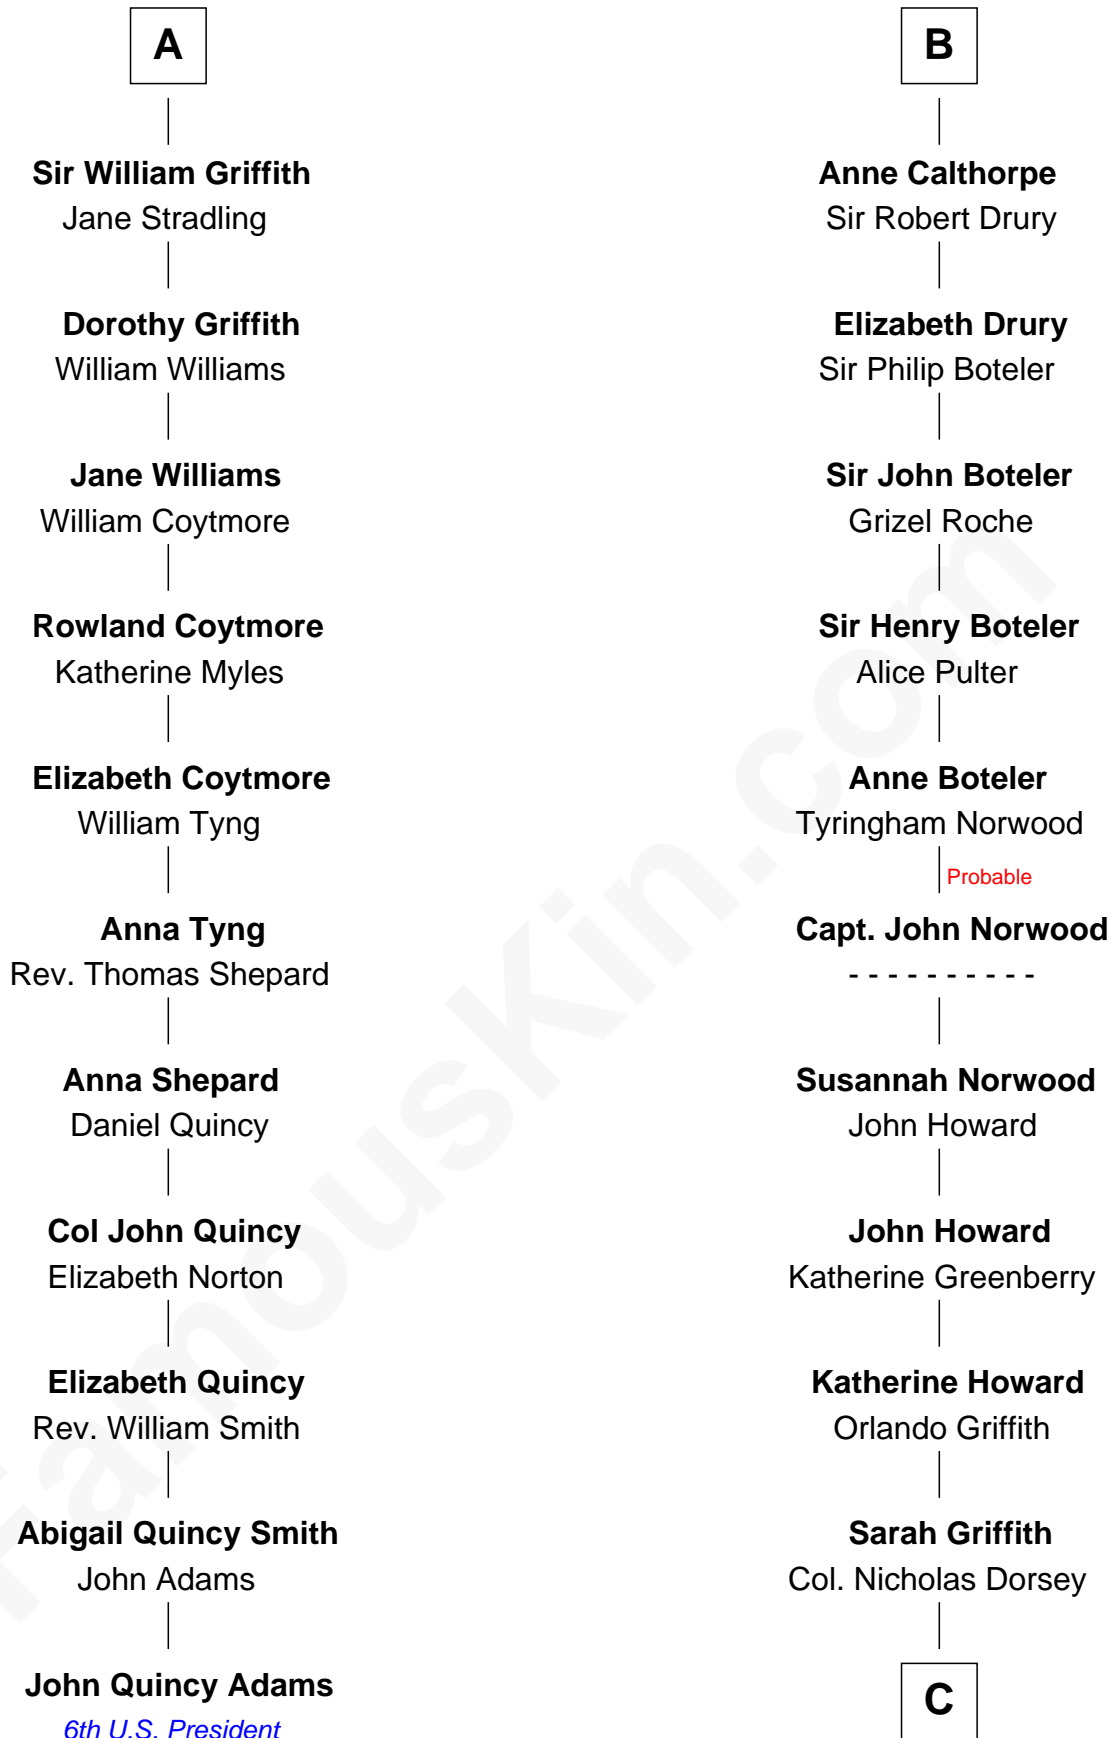

**FamousKin.com**  
**Relationship Chart of**  
**John Quincy Adams**  
*6th U.S. President*

17th cousin 4 times removed of

**Vachel Lindsay**  
*American Poet*

**C**

**Rachel Dorsey**

Anthony Lindsay

**Vachel Lindsay**

Mary Anna Quisenberry

**Nicholas Lindsay**

Martha Ann Cane

**Vachel Thomas Lindsay**

Katherine Frazee

**Vachel Lindsay**

*American Poet*