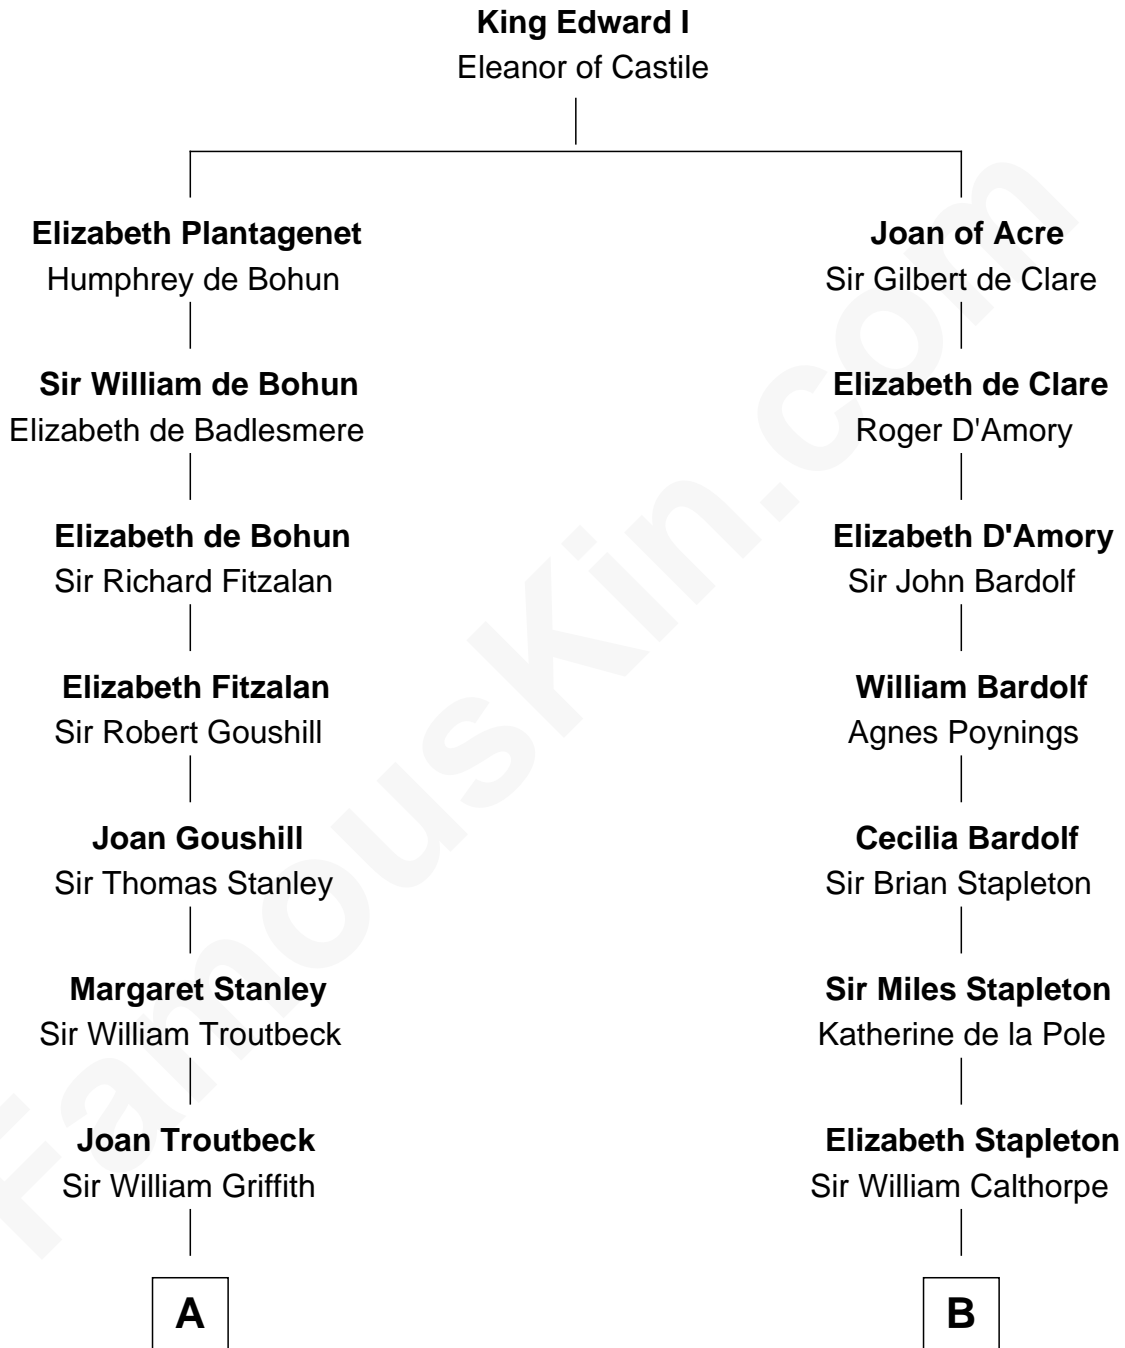

**FamousKin.com**  
**Relationship Chart of**  
**John Quincy Adams**  
*6th U.S. President*

17th cousin 4 times removed of

**Vachel Lindsay**  
*American Poet*

**C**

**Rachel Dorsey**

Anthony Lindsay

**Vachel Lindsay**

Mary Anna Quisenberry

**Nicholas Lindsay**

Martha Ann Cane

**Vachel Thomas Lindsay**

Katherine Frazee

**Vachel Lindsay**

*American Poet*