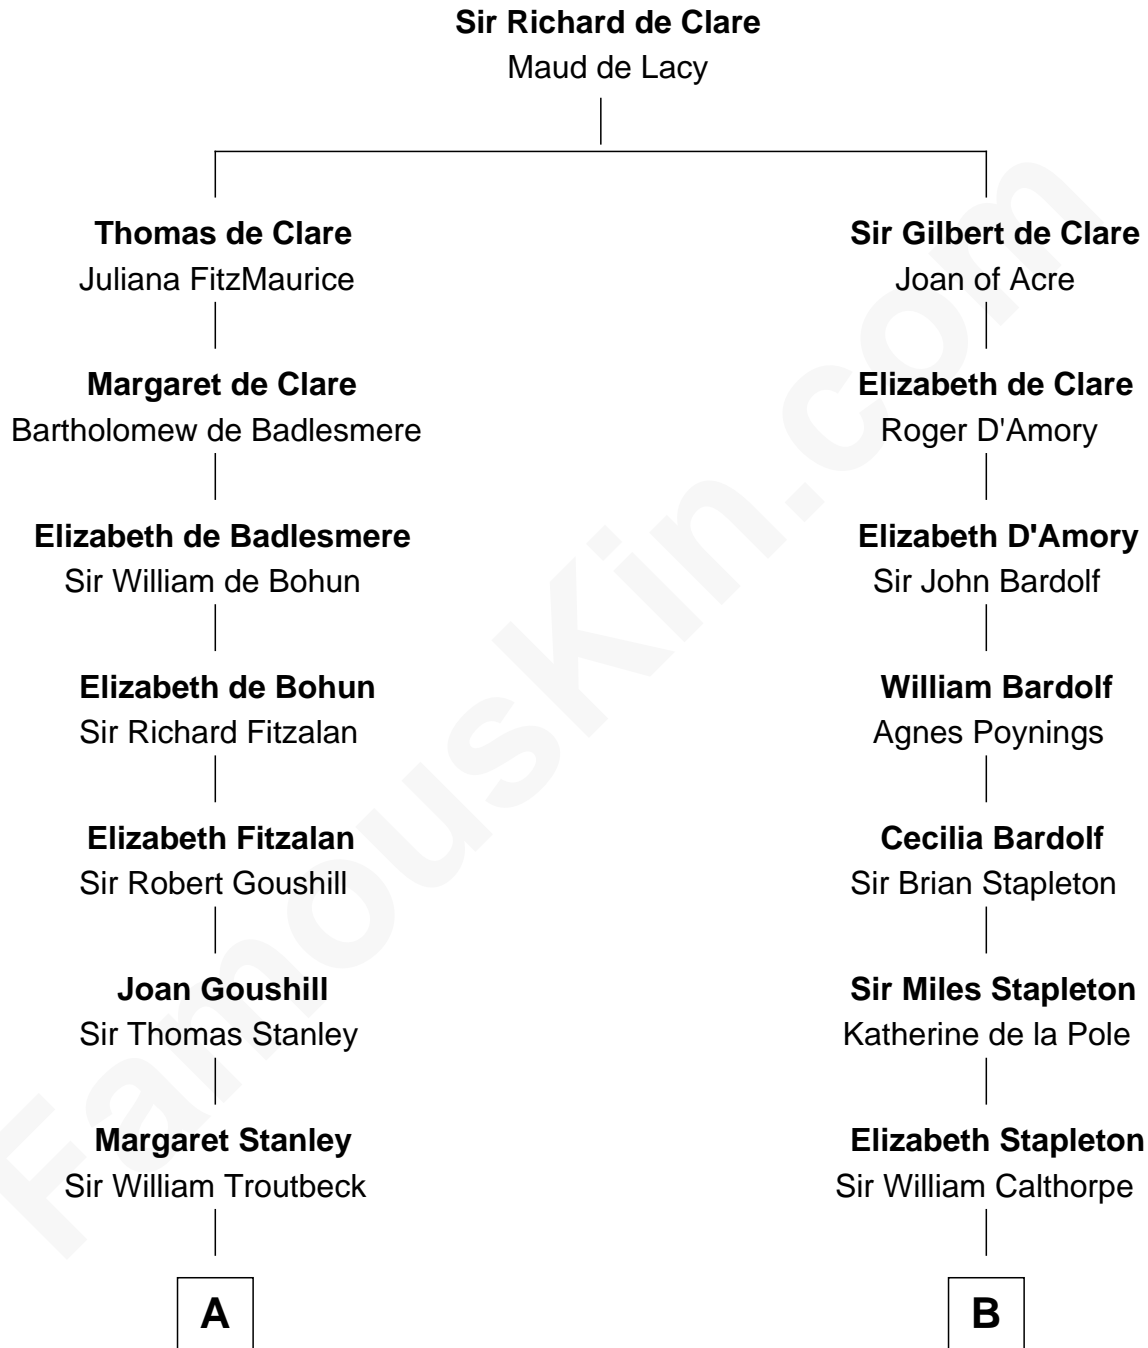

FamousKin.com
Relationship Chart of
John Quincy Adams
6th U.S. President

18th cousin 3 times removed of
Vachel Lindsay
American Poet

C

Abigail Quincy Smith

John Adams

John Quincy Adams

6th U.S. President

D

Rachel Dorsey

Anthony Lindsay

Vachel Lindsay

Mary Anna Quisenberry

Nicholas Lindsay

Martha Ann Cane

Vachel Thomas Lindsay

Katherine Frazee