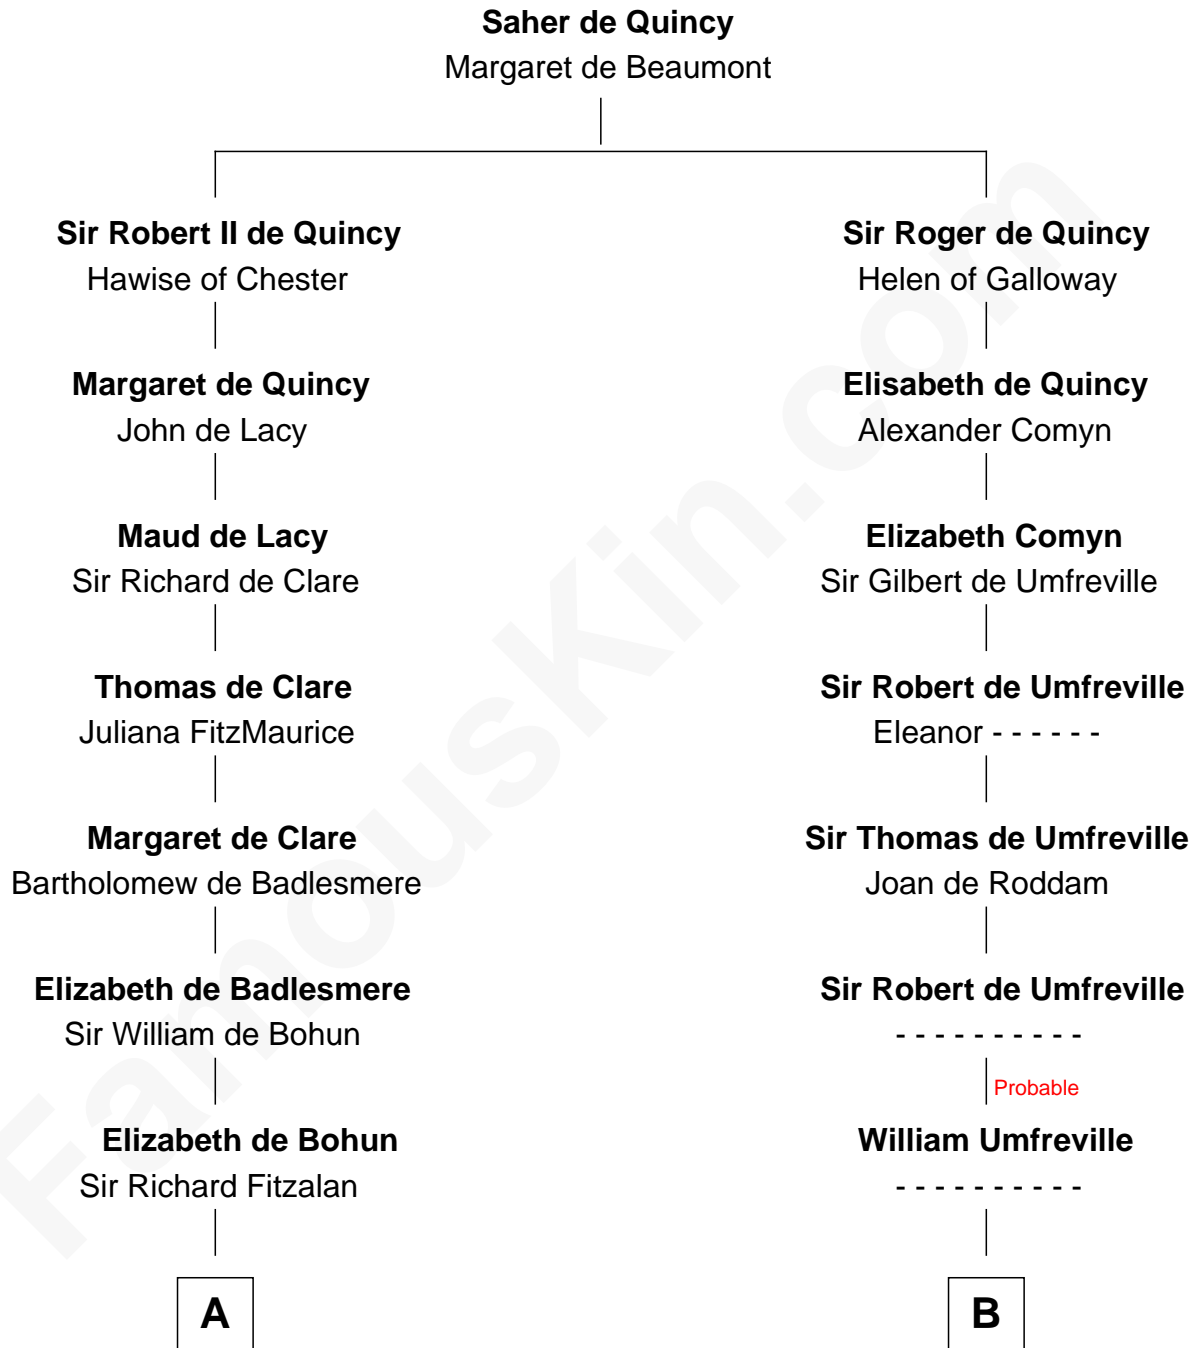

**FamousKin.com**  
**Relationship Chart of**  
**John Quincy Adams**  
*6th U.S. President*

19th cousin 2 times removed of

**Helen (Herron) Taft**  
*First Lady of President William H. Taft*

**C**

**Anna Shepard**

Daniel Quincy

**Col John Quincy**

Elizabeth Norton

**Elizabeth Quincy**

Rev. William Smith

**Abigail Quincy Smith**

John Adams

**John Quincy Adams**

*6th U.S. President*

**D**

**Maria Clinton**

Ela Collins

**Harriet Anne Collins**

John Williamson Herron

**Helen (Herron) Taft**

*First Lady of William H. Taft*