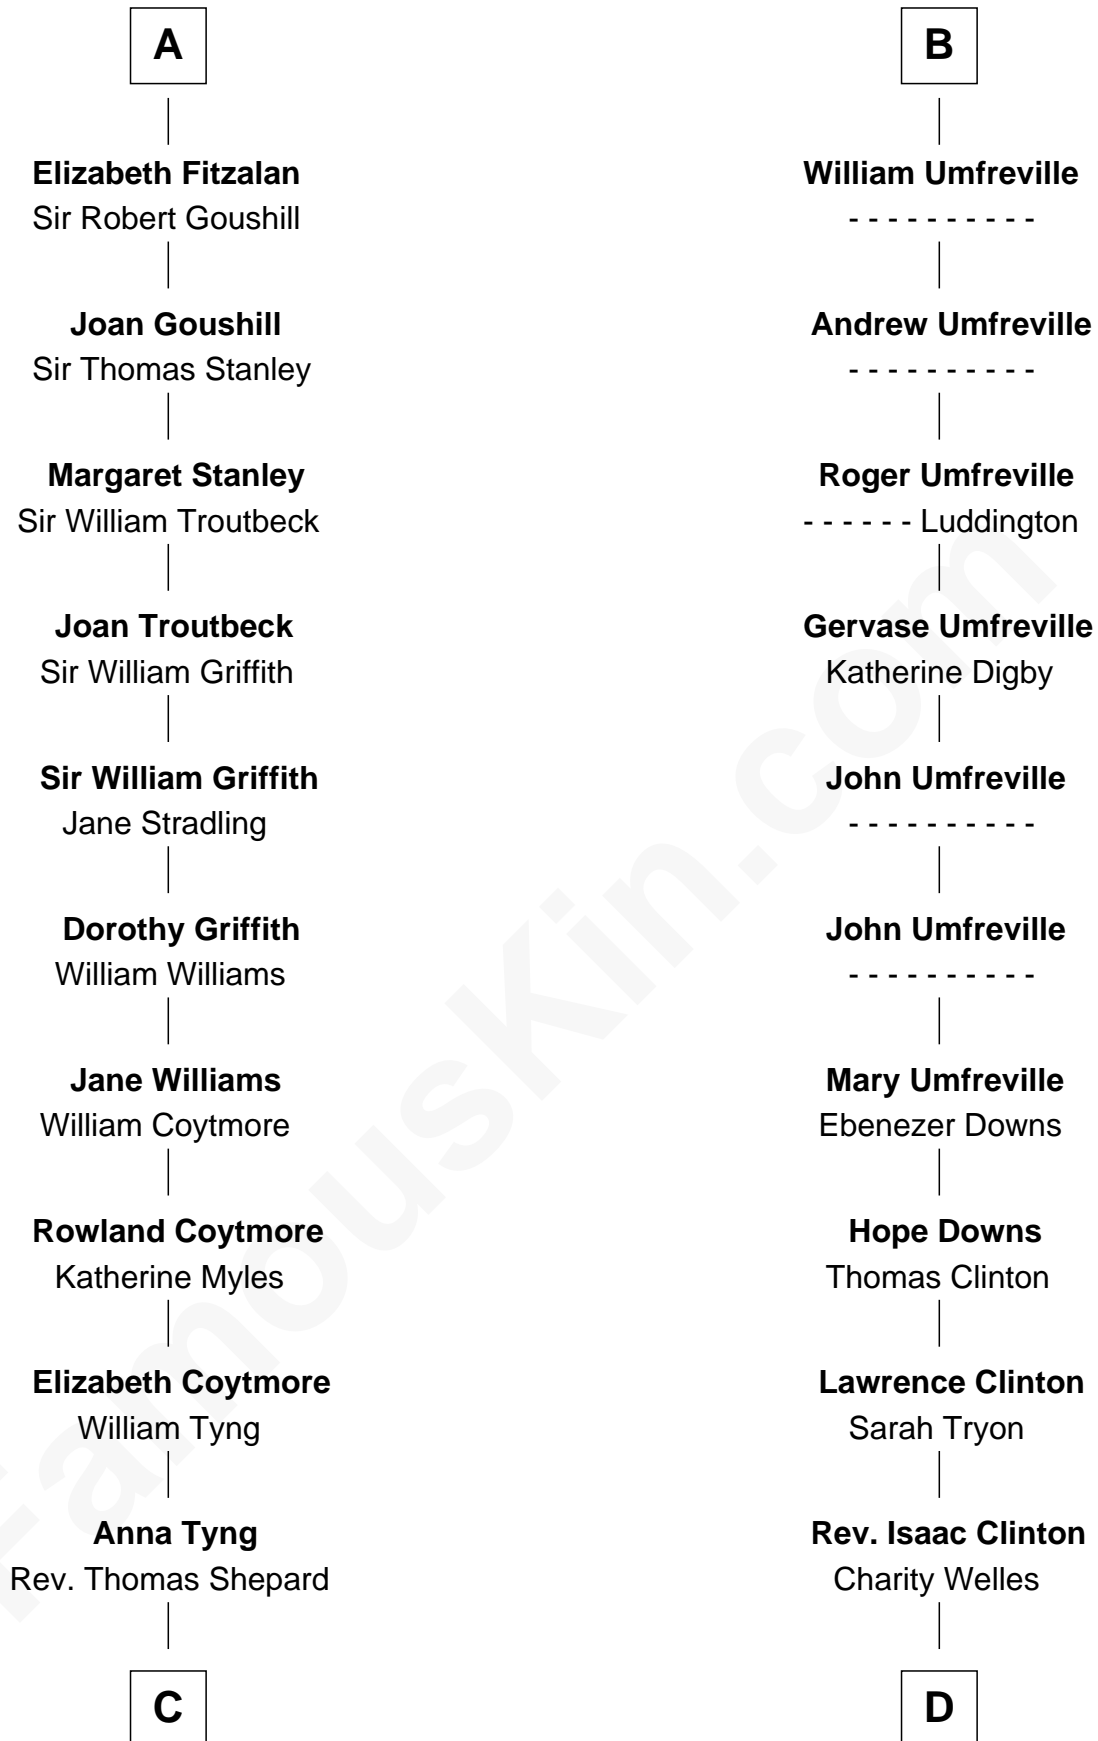

**FamousKin.com**  
**Relationship Chart of**  
**John Quincy Adams**  
*6th U.S. President*

19th cousin 2 times removed of

**Helen (Herron) Taft**  
*First Lady of President William H. Taft*

**C**

**Anna Shepard**

Daniel Quincy

**Col John Quincy**

Elizabeth Norton

**Elizabeth Quincy**

Rev. William Smith

**Abigail Quincy Smith**

John Adams

**John Quincy Adams**

*6th U.S. President*

**D**

**Maria Clinton**

Ela Collins

**Harriet Anne Collins**

John Williamson Herron

**Helen (Herron) Taft**

*First Lady of William H. Taft*