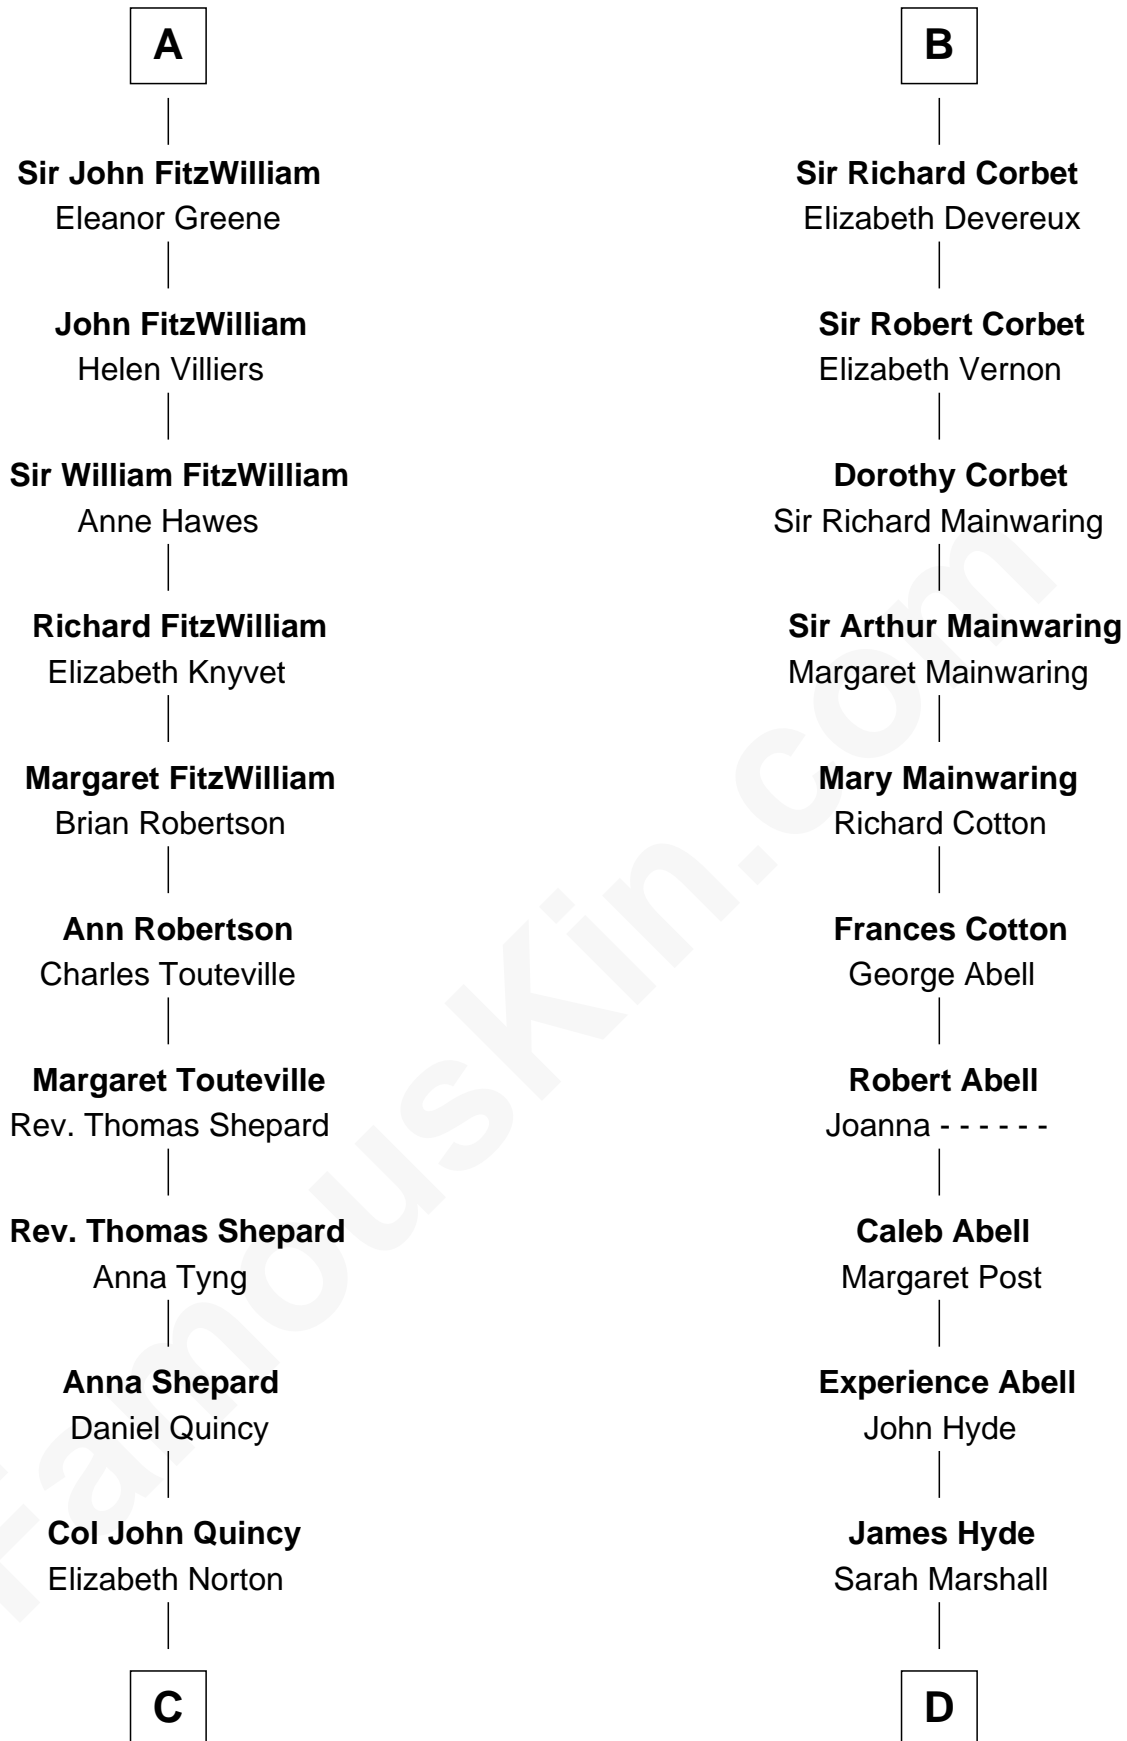

FamousKin.com
Relationship Chart of
John Quincy Adams
6th U.S. President

19th cousin 1 time removed of
Grover Cleveland
22nd and 24th U.S. President

C

Elizabeth Quincy
Rev. William Smith

Abigail Quincy Smith
John Adams

John Quincy Adams
6th U.S. President

D

Abiah Hyde
Aaron Cleveland

William Cleveland
Margaret Falley

Rev. Richard Falley Cleveland
Ann Neal

Grover Cleveland
22nd and 24th U.S. President

FamousKin.com