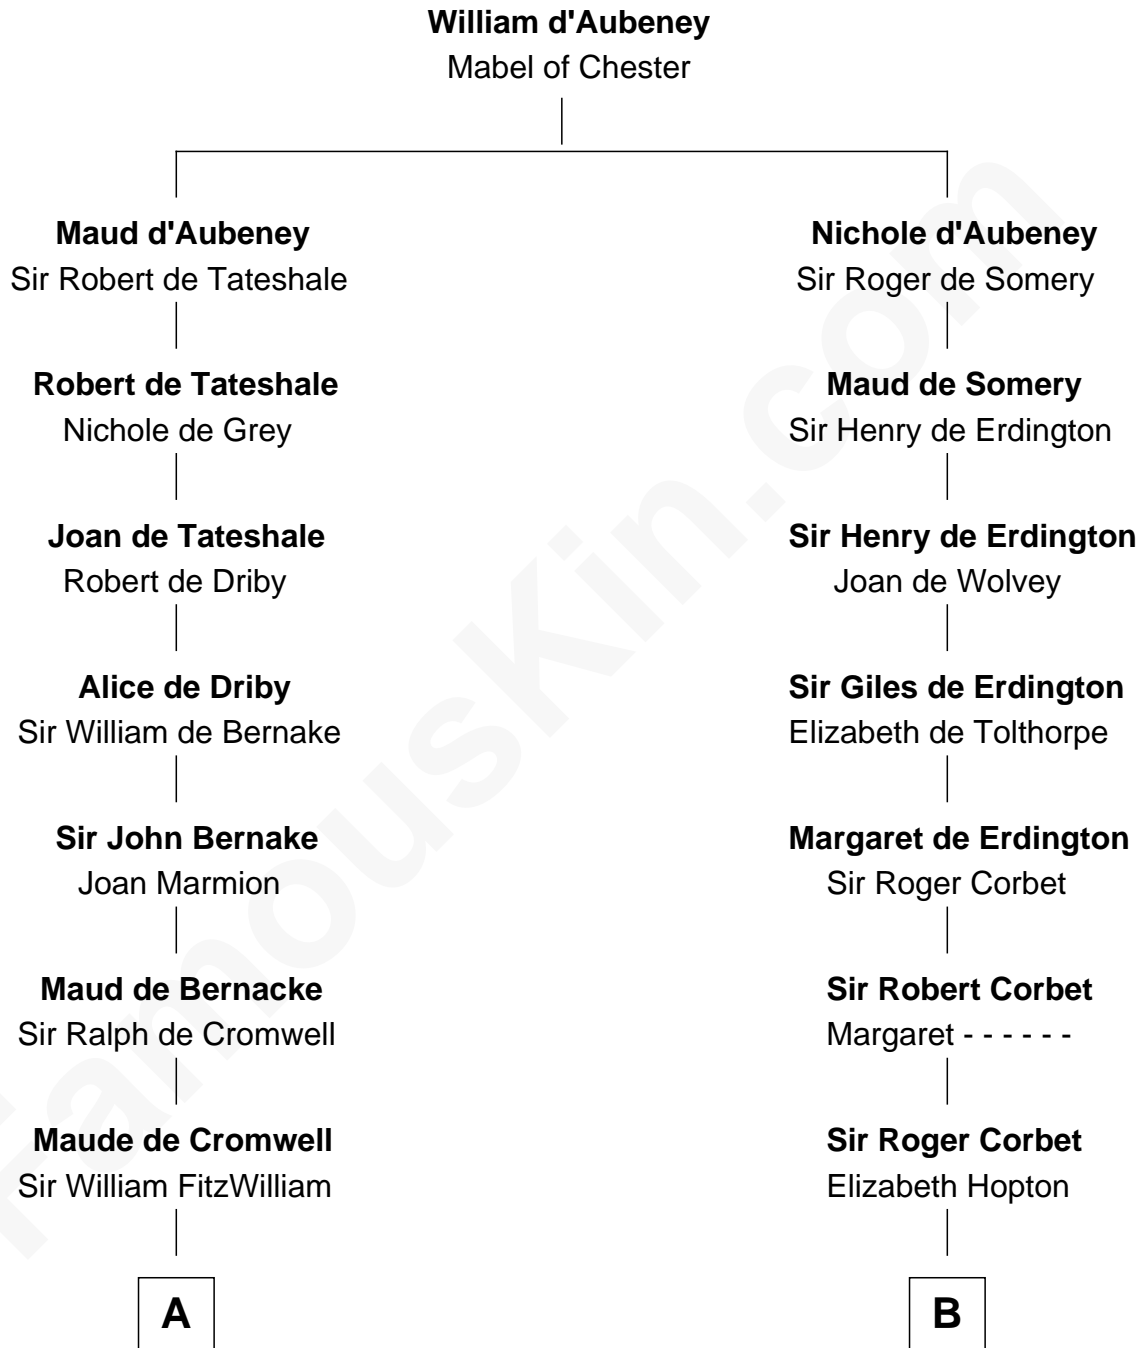

FamousKin.com
Relationship Chart of
John Quincy Adams
6th U.S. President

19th cousin 1 time removed of
Grover Cleveland
22nd and 24th U.S. President

C

Elizabeth Quincy
Rev. William Smith

Abigail Quincy Smith
John Adams

John Quincy Adams
6th U.S. President

D

Abiah Hyde
Aaron Cleveland

William Cleveland
Margaret Falley

Rev. Richard Falley Cleveland
Ann Neal

Grover Cleveland
22nd and 24th U.S. President

FamousKin.com