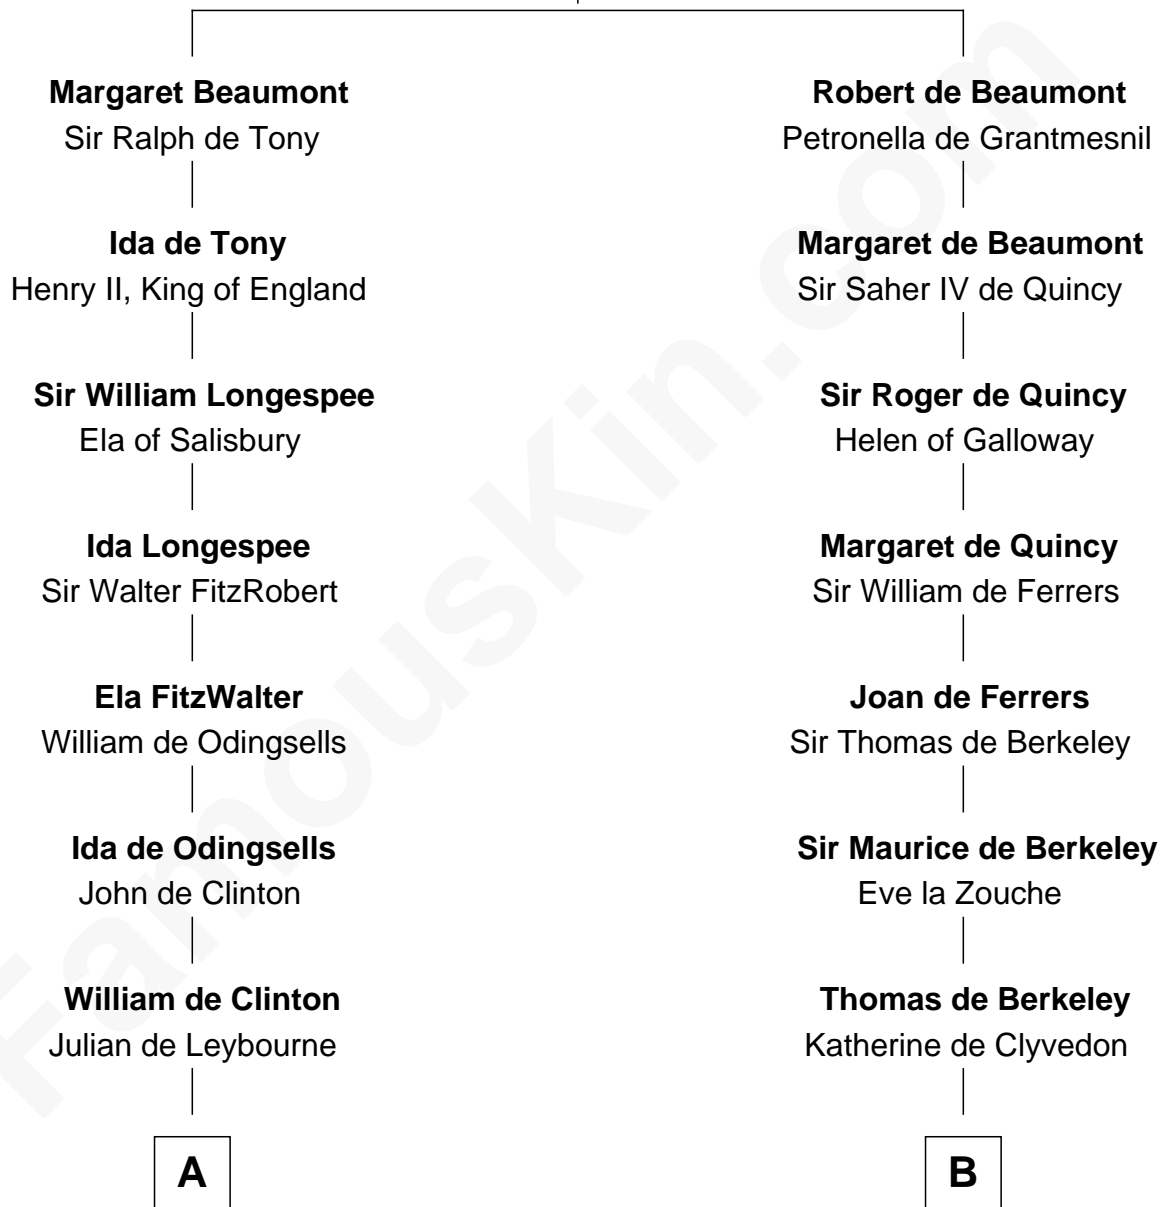

Robert de Beaumont

Amicia de Gael