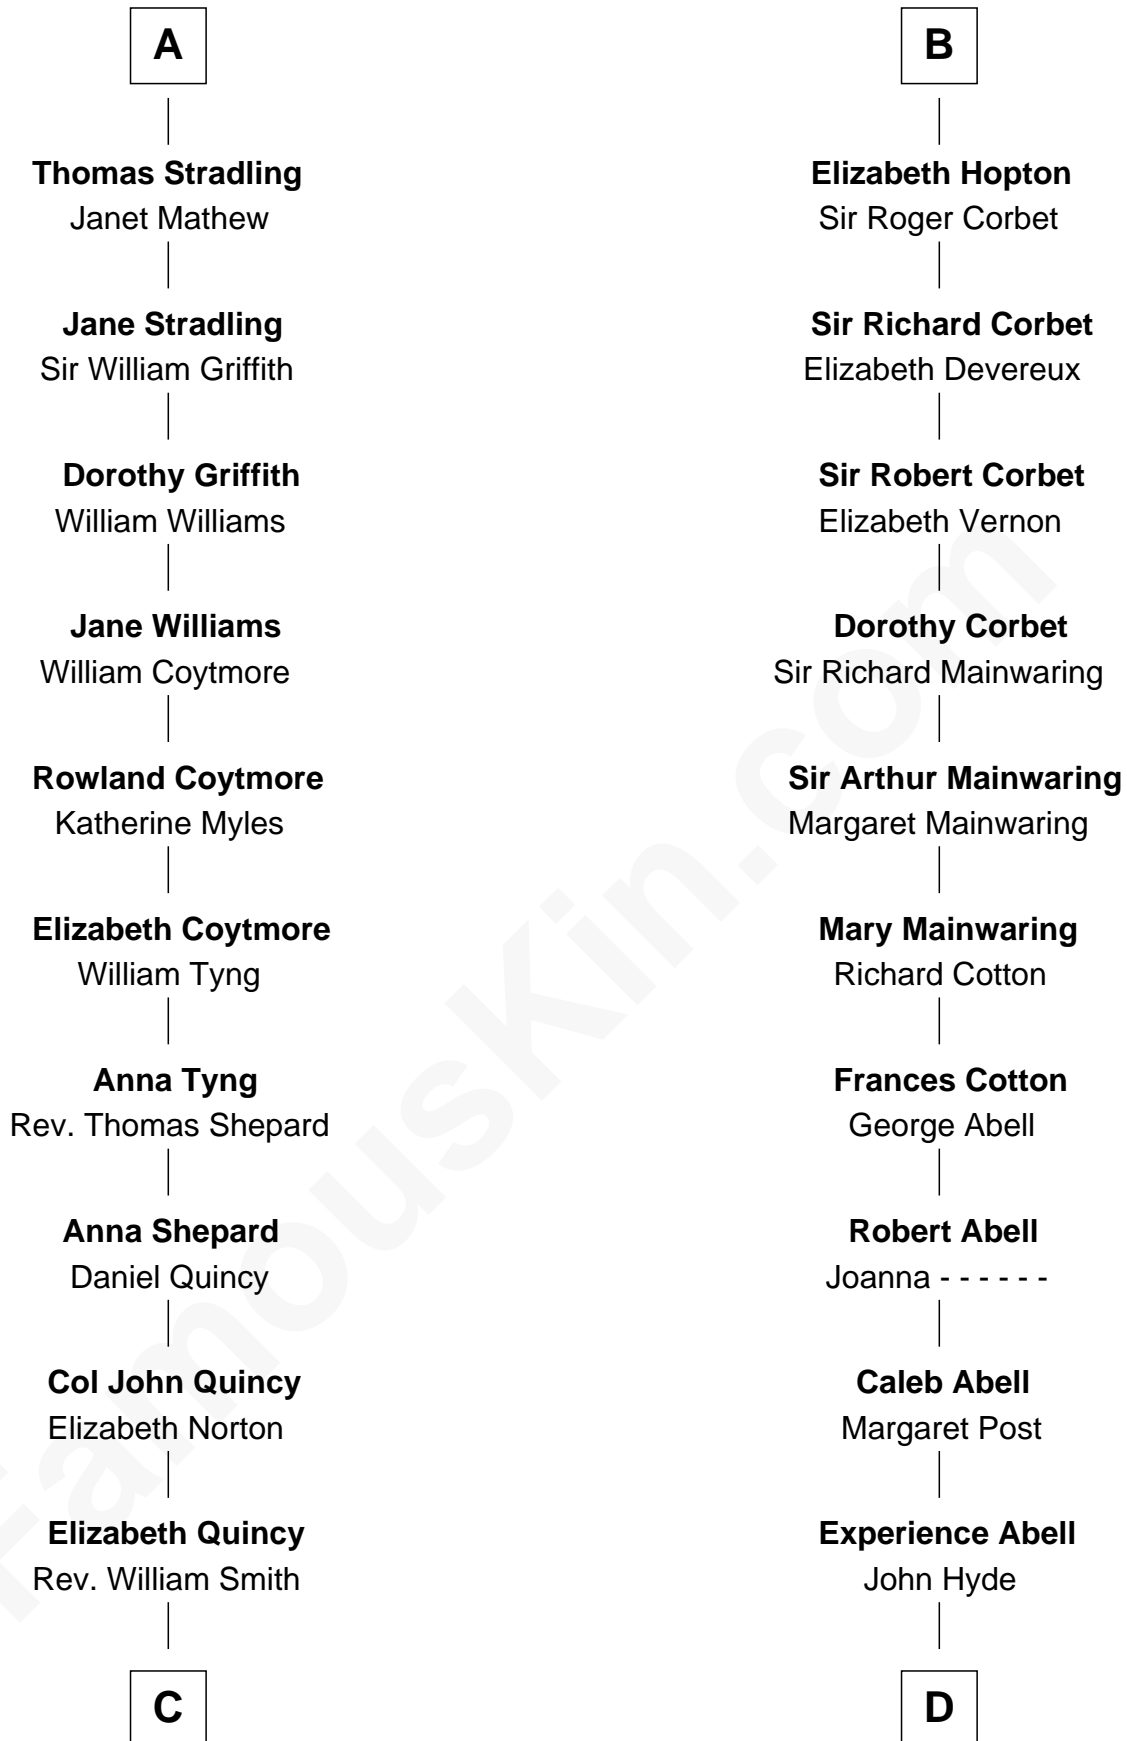

FamousKin.com
Relationship Chart of
John Quincy Adams
6th U.S. President

18th cousin 3 times removed of
Grover Cleveland
22nd and 24th U.S. President

C

Abigail Quincy Smith

John Adams

John Quincy Adams

6th U.S. President

Ann Neal

Grover Cleveland

22nd and 24th U.S. President

FamousKin.com