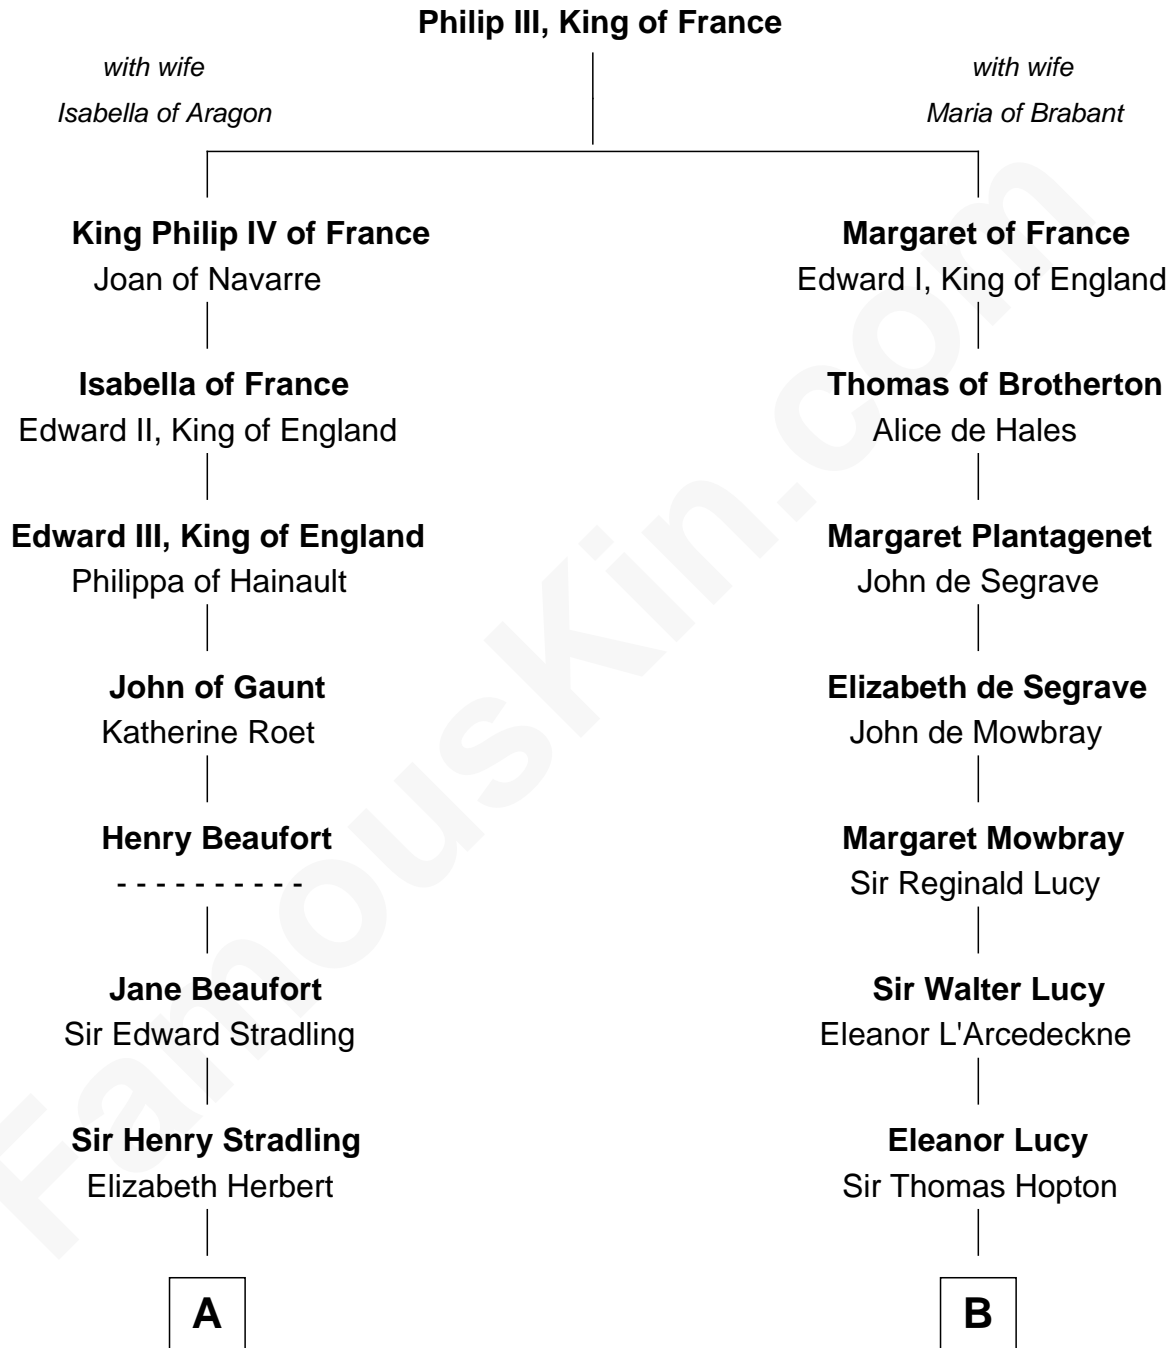

FamousKin.com
Relationship Chart of
John Quincy Adams
6th U.S. President

18th cousin 3 times removed of
Grover Cleveland
22nd and 24th U.S. President

C

Abigail Quincy Smith

John Adams

John Quincy Adams

6th U.S. President

Ann Neal

Grover Cleveland

22nd and 24th U.S. President

FamousKin.com