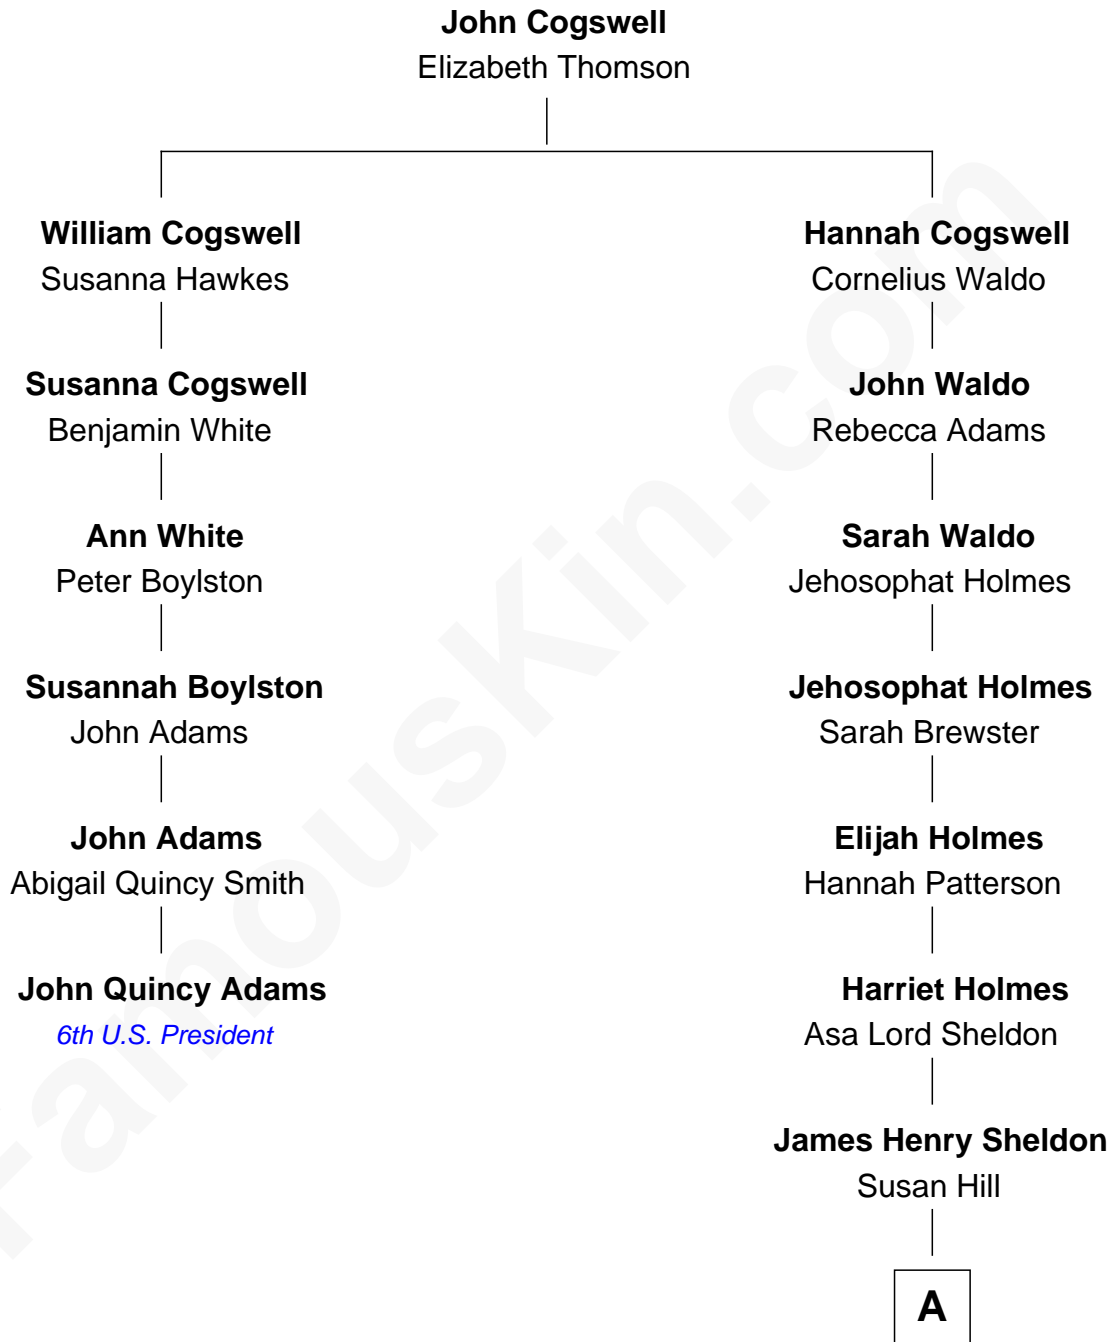

**FamousKin.com**  
**Relationship Chart of**  
**John Quincy Adams**  
*6th U.S. President*

**5th cousin 4 times removed of**  
**Mamie (Doud) Eisenhower**  
*First Lady of President Dwight Eisenhower*

**A**

—  
**Mary Cornelia Sheldon**

Royal Houghton Doud

—  
**John Sheldon Doud**

Elivera Mathilda Carlson

—  
**Mamie (Doud) Eisenhower**

*First Lady of Dwight Eisenhower*

FamousKin.com