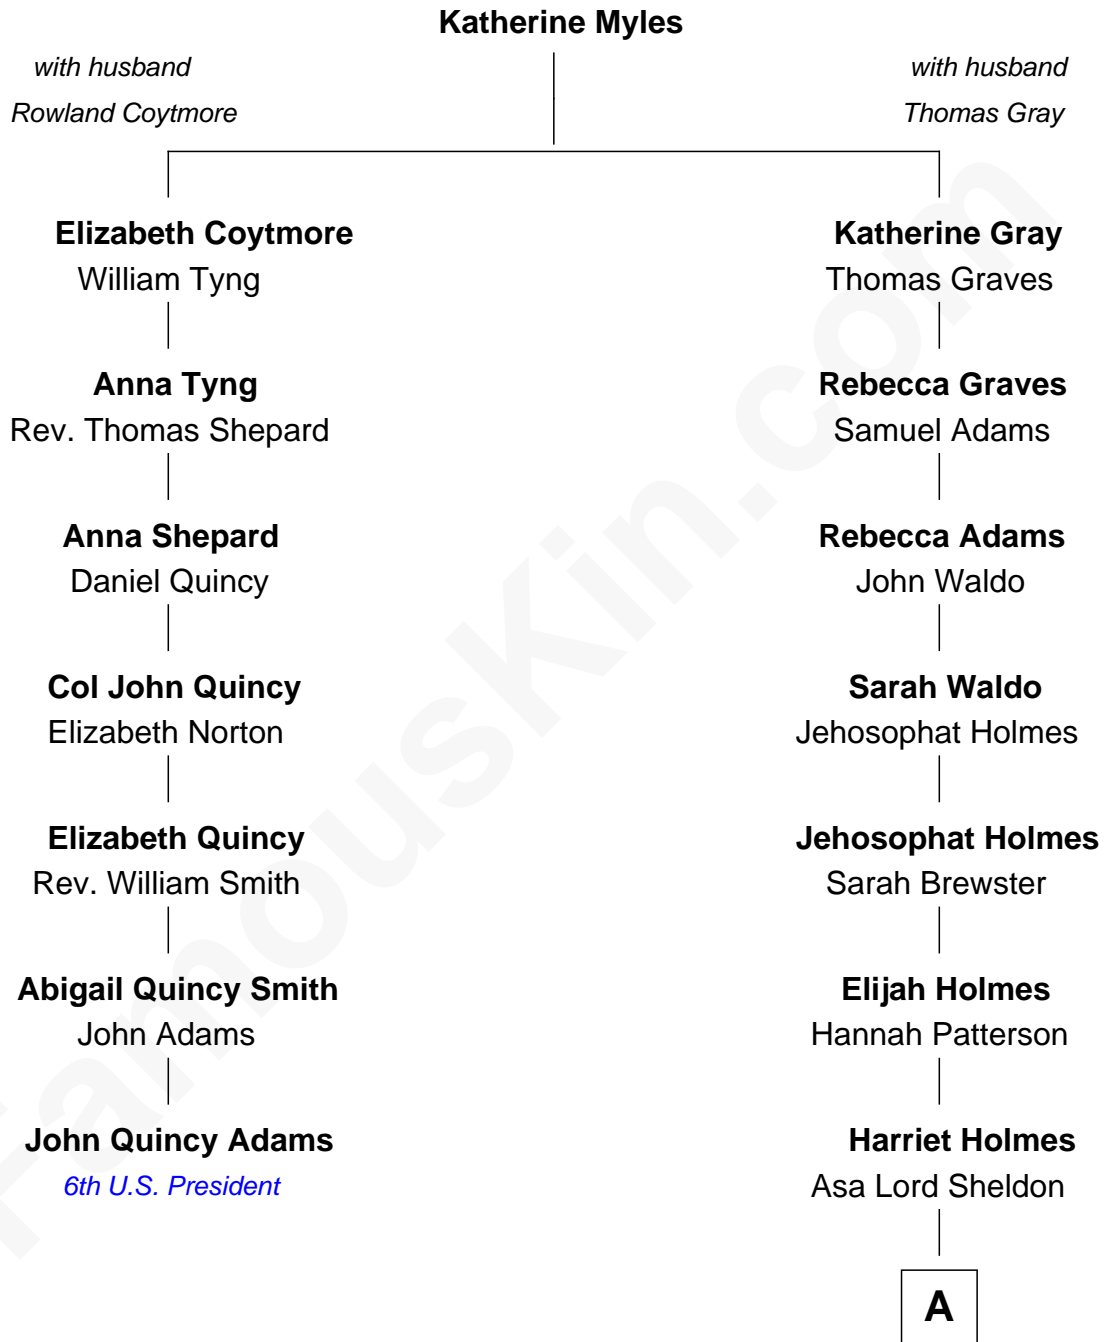

**FamousKin.com**  
**Relationship Chart of**  
**John Quincy Adams**  
*6th U.S. President*

**6th cousin 4 times removed of**  
**Mamie (Doud) Eisenhower**  
*First Lady of President Dwight Eisenhower*

**A**

James Henry Sheldon

Susan Hill

Mary Cornelia Sheldon

Royal Houghton Doud

John Sheldon Doud

Elivera Mathilda Carlson

**Mamie (Doud) Eisenhower**

*First Lady of Dwight Eisenhower*

FamousKin.com