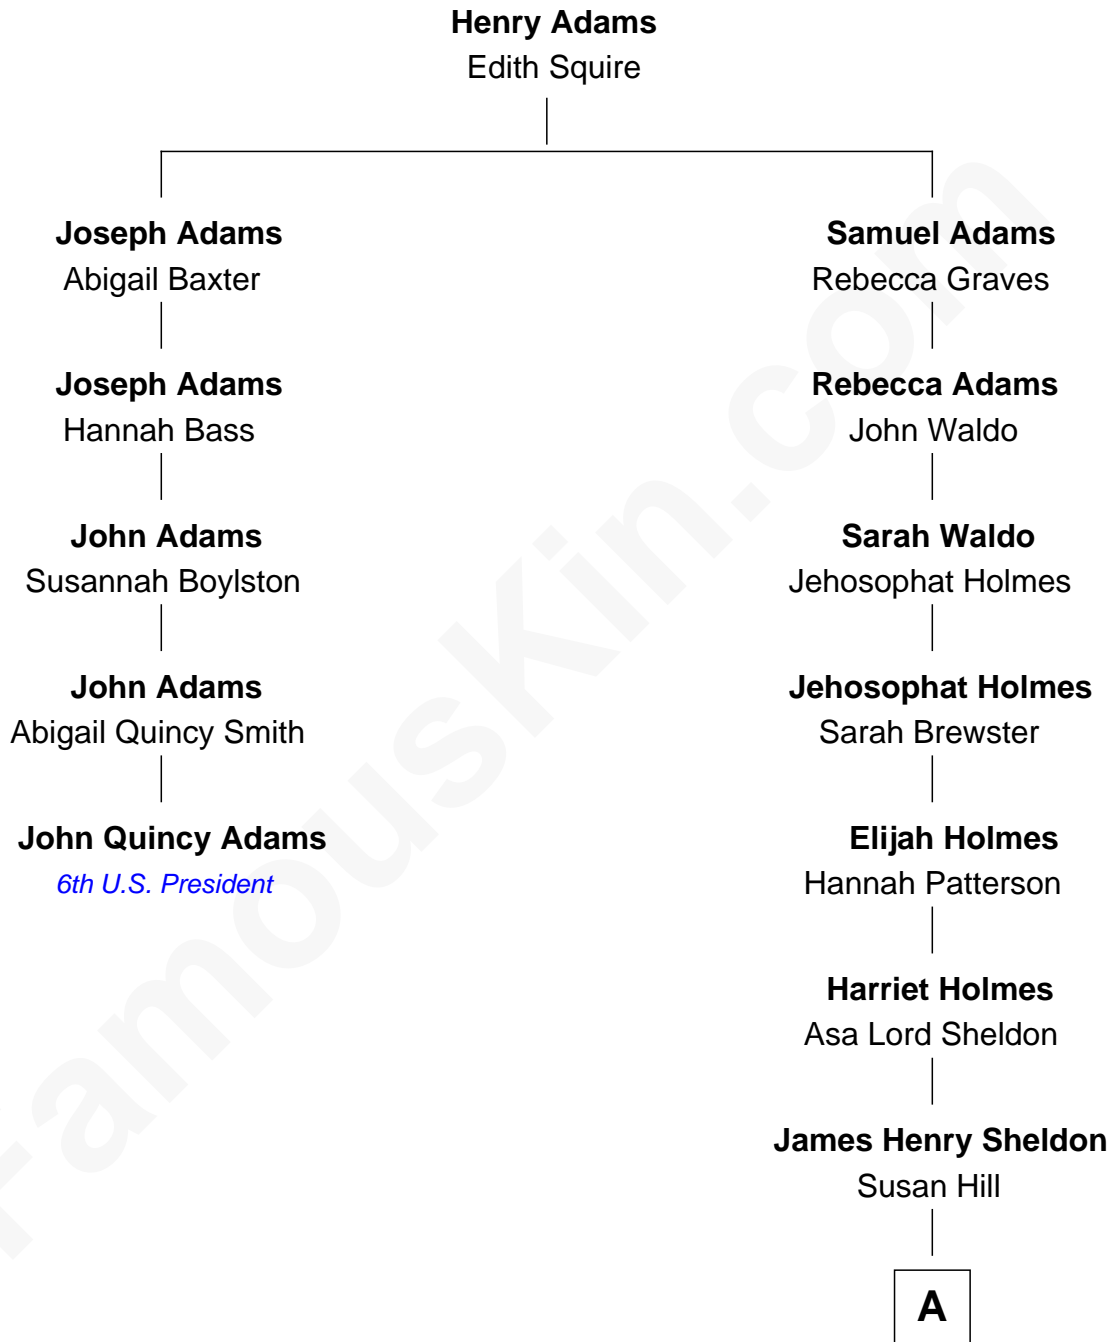

## Relationship Chart of

### John Quincy Adams

6th U.S. President

4th cousin 5 times removed of

### Mamie (Doud) Eisenhower

First Lady of President Dwight Eisenhower

**A**

—  
**Mary Cornelia Sheldon**

Royal Houghton Doud

—  
**John Sheldon Doud**

Elivera Mathilda Carlson

—  
**Mamie (Doud) Eisenhower**