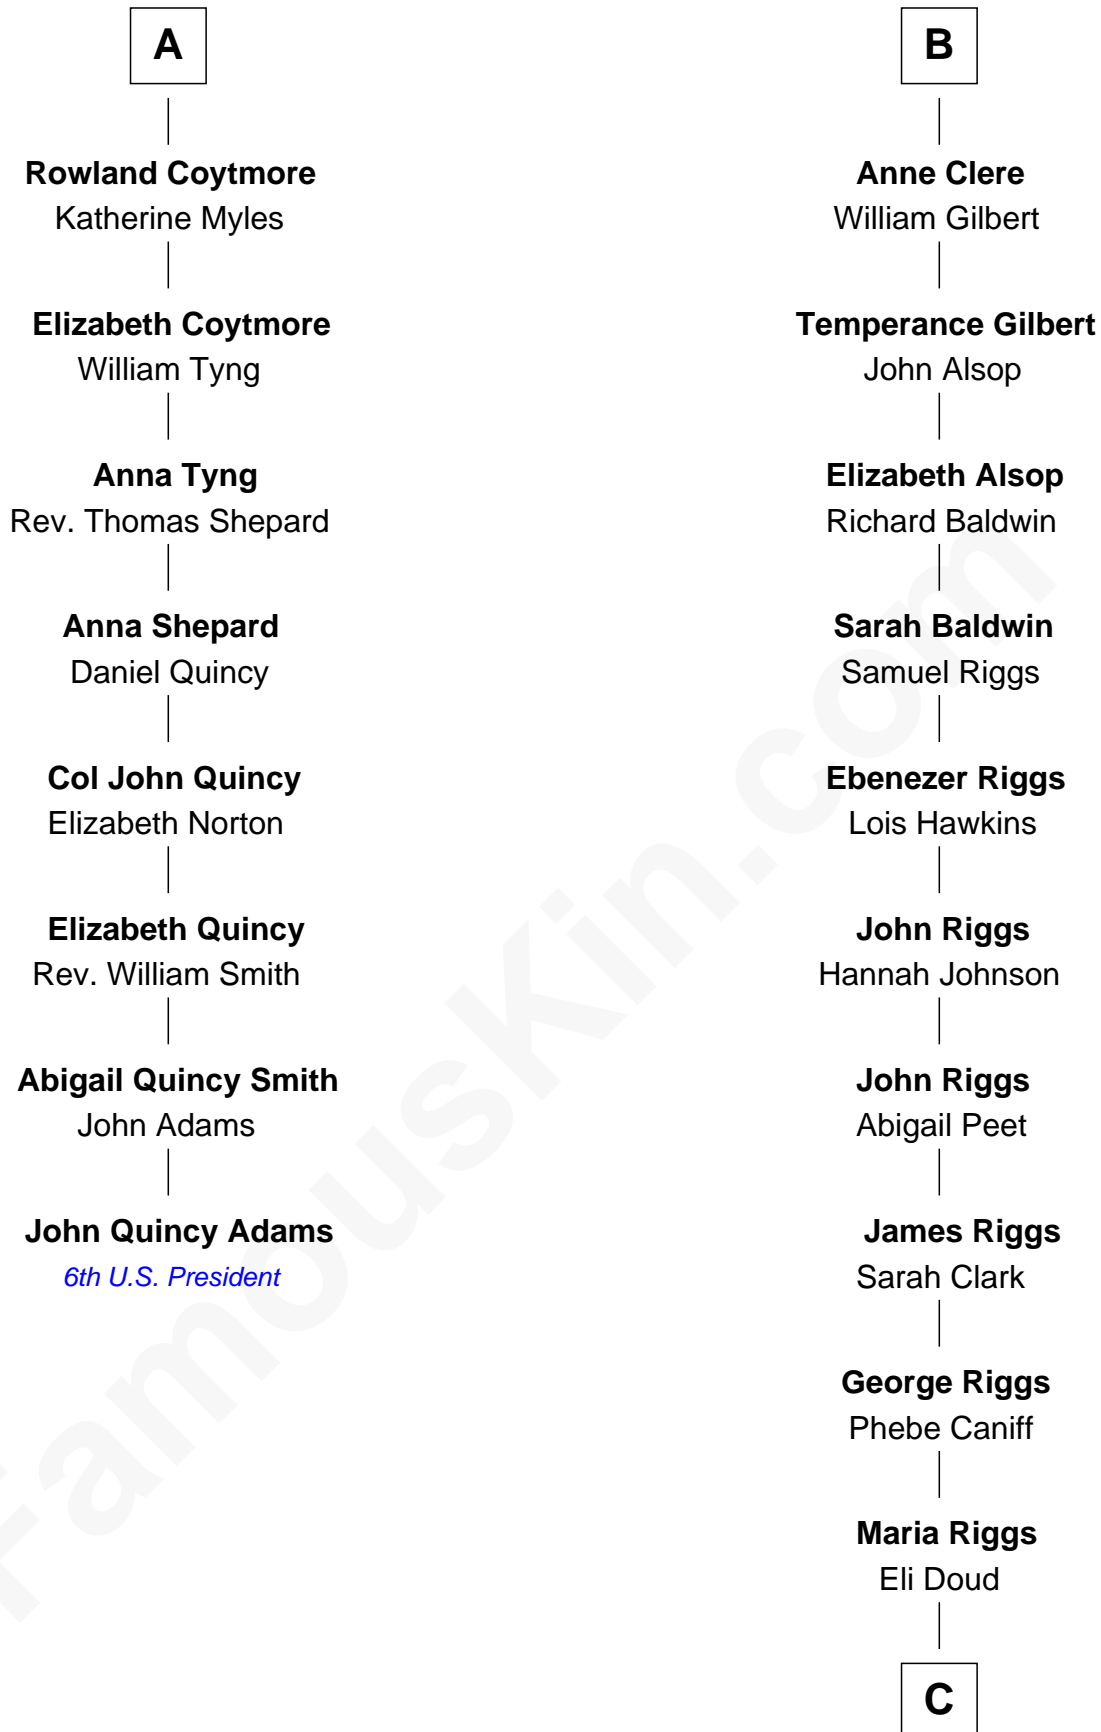

FamousKin.com
Relationship Chart of
John Quincy Adams
6th U.S. President

14th cousin 5 times removed of

Mamie (Doud) Eisenhower
First Lady of President Dwight Eisenhower

Sir Richard Fitzalan
 Elizabeth de Bohun

C

—
Royal Houghton Doud

Mary Cornelia Sheldon

—
John Sheldon Doud

Elivera Mathilda Carlson

—
Mamie (Doud) Eisenhower

First Lady of Dwight Eisenhower

FamousKin.com