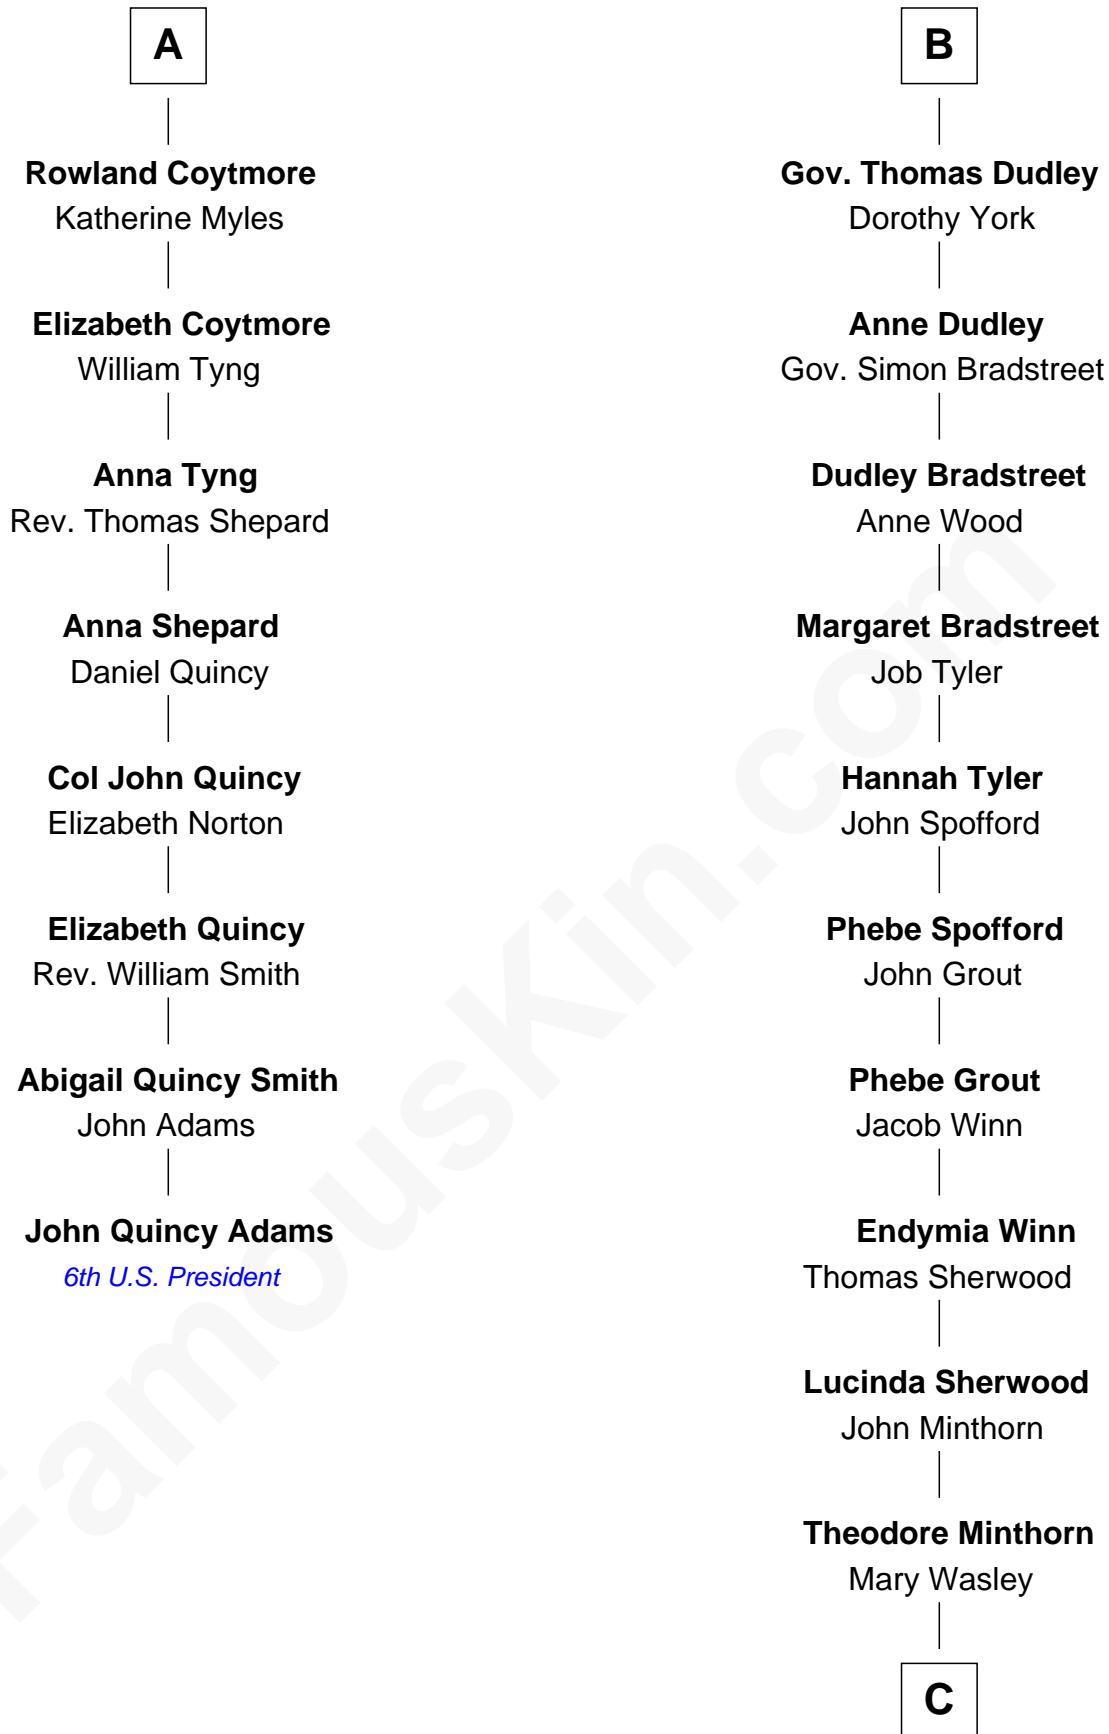

FamousKin.com
Relationship Chart of
John Quincy Adams
6th U.S. President

14th cousin 4 times removed of
Herbert Hoover
31st U.S. President

C

Hulda Randall Minthorn

Jessie Clark Hoover

Herbert Hoover

31st U.S. President

FamousKin.com