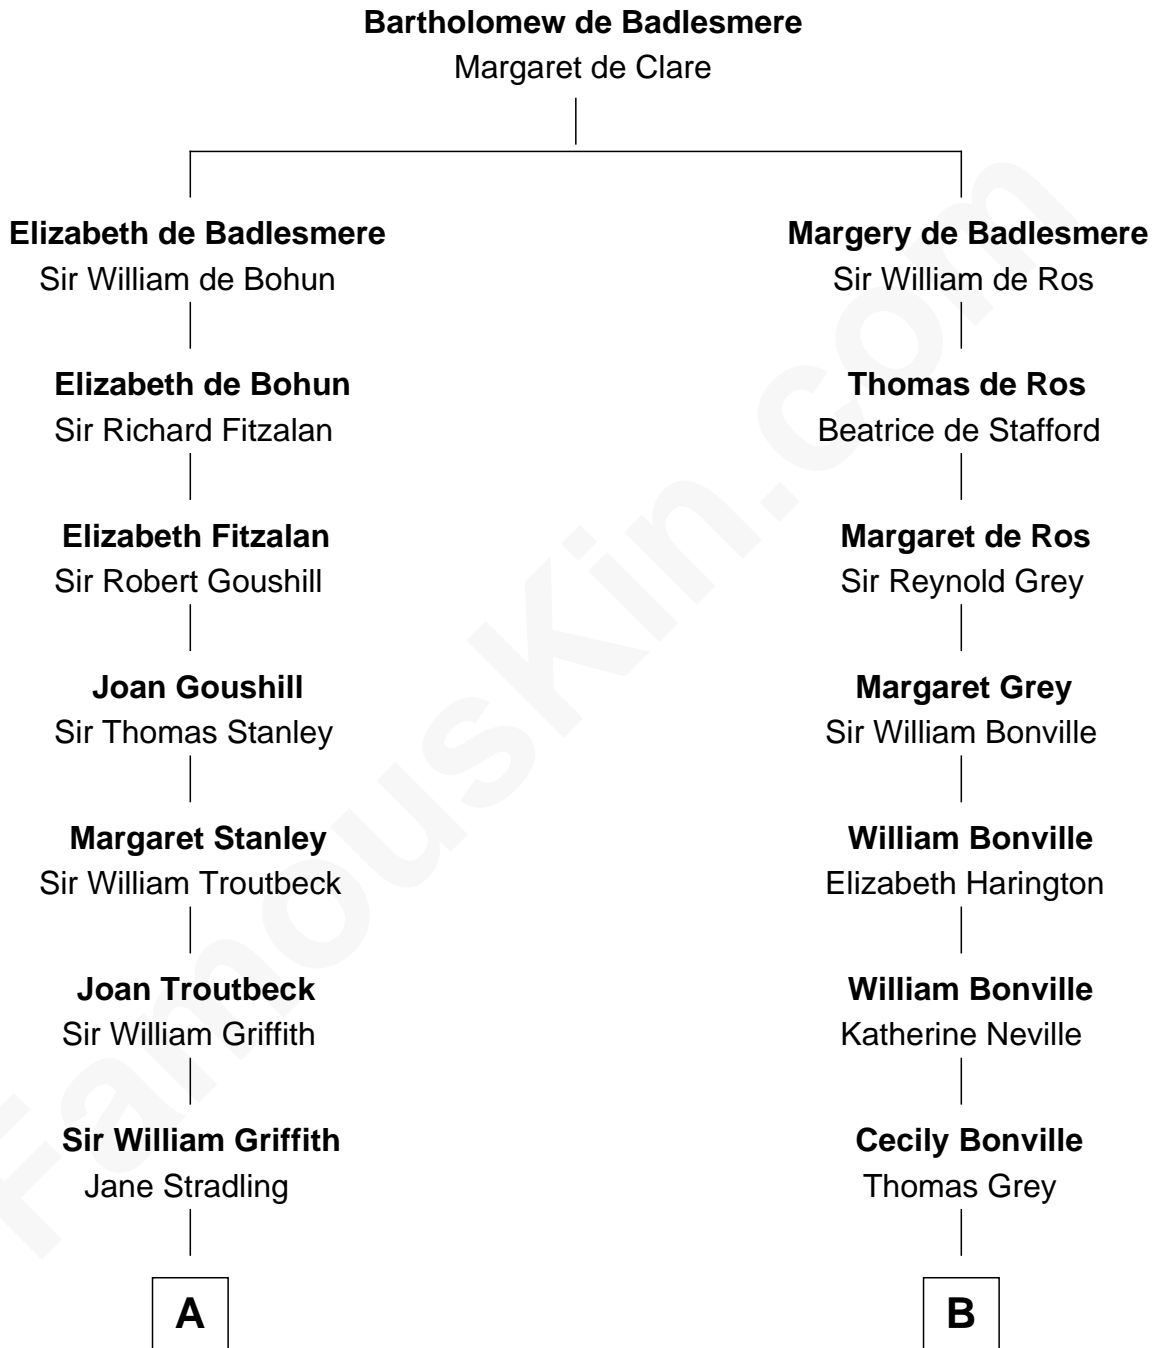

FamousKin.com

Relationship Chart of

John Quincy Adams

6th U.S. President

16th cousin 5 times removed of

Herbert Hoover

31st U.S. President

C

Endymia Winn

Thomas Sherwood

Lucinda Sherwood

John Minthorn

Theodore Minthorn

Mary Wasley

Hulda Randall Minthorn

Jessie Clark Hoover