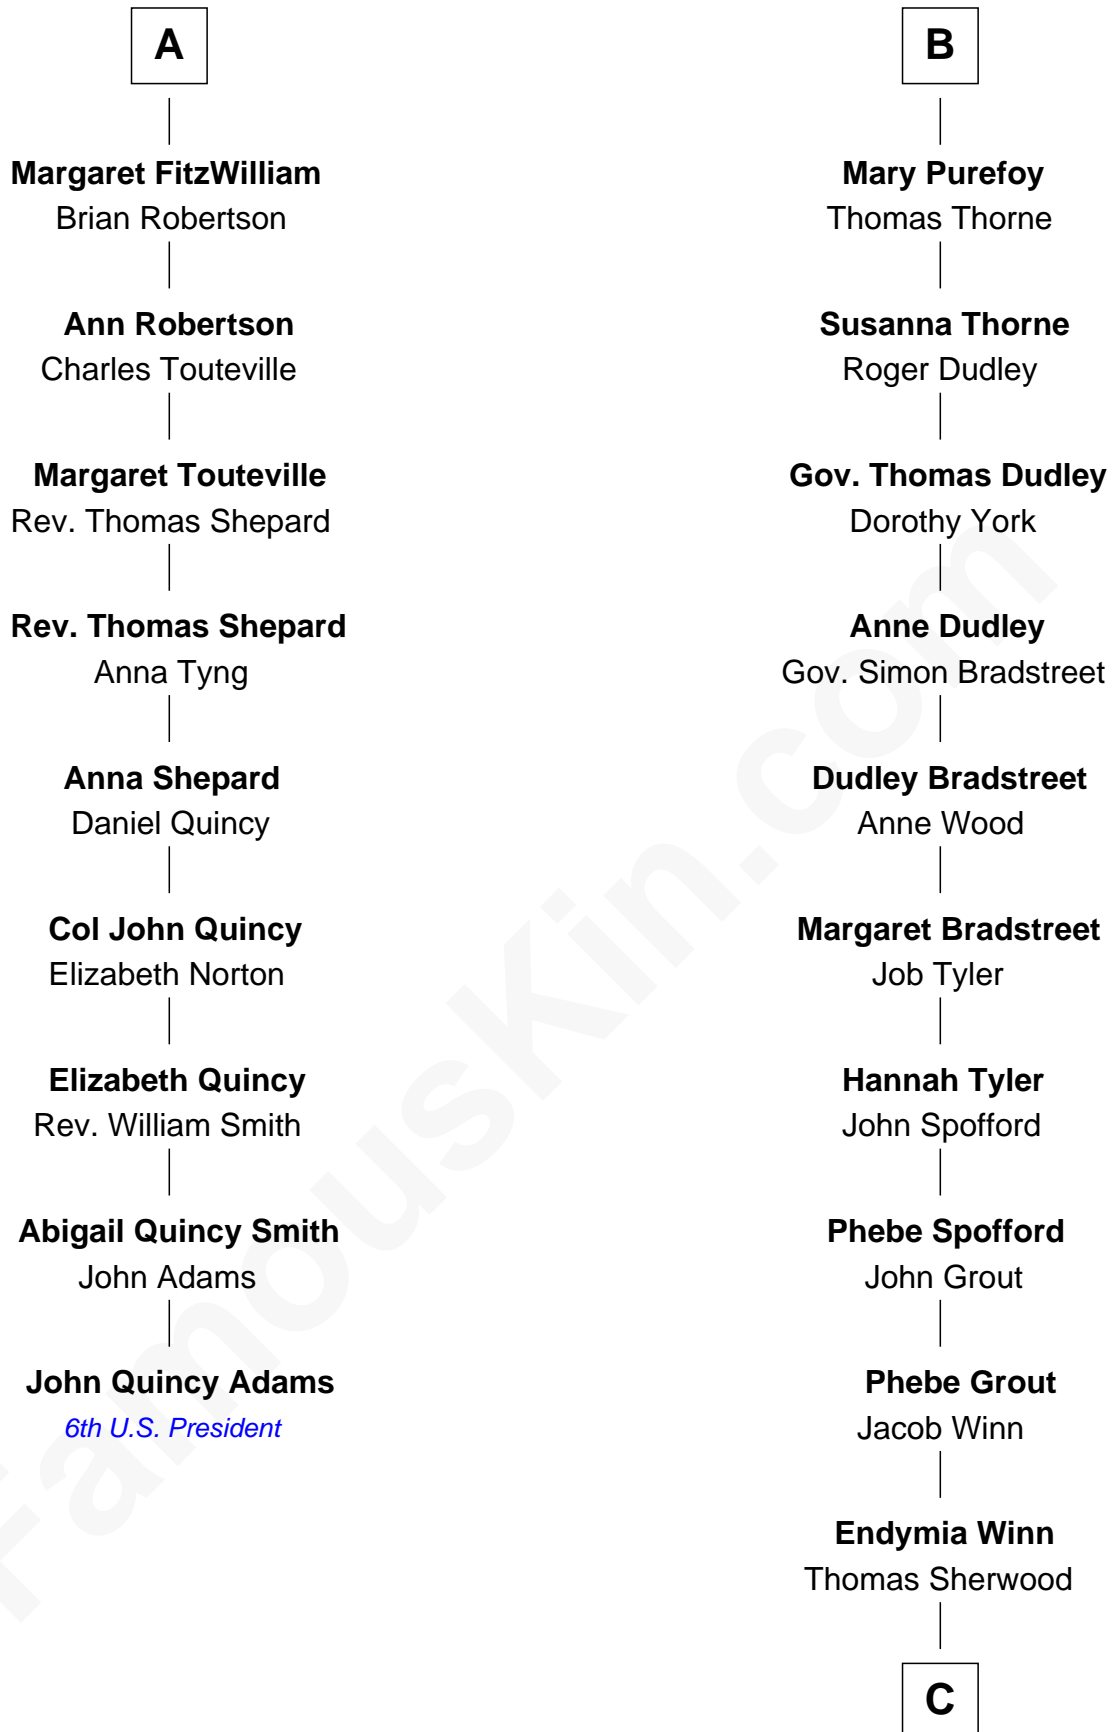

FamousKin.com
Relationship Chart of
John Quincy Adams
6th U.S. President

15th cousin 5 times removed of
Herbert Hoover
31st U.S. President

Sir John Marmion
Maud de Furnival

C

Lucinda Sherwood

John Minthorn

Theodore Minthorn

Mary Wasley

Hulda Randall Minthorn

Jessie Clark Hoover

Herbert Hoover

31st U.S. President

FamousKin.com