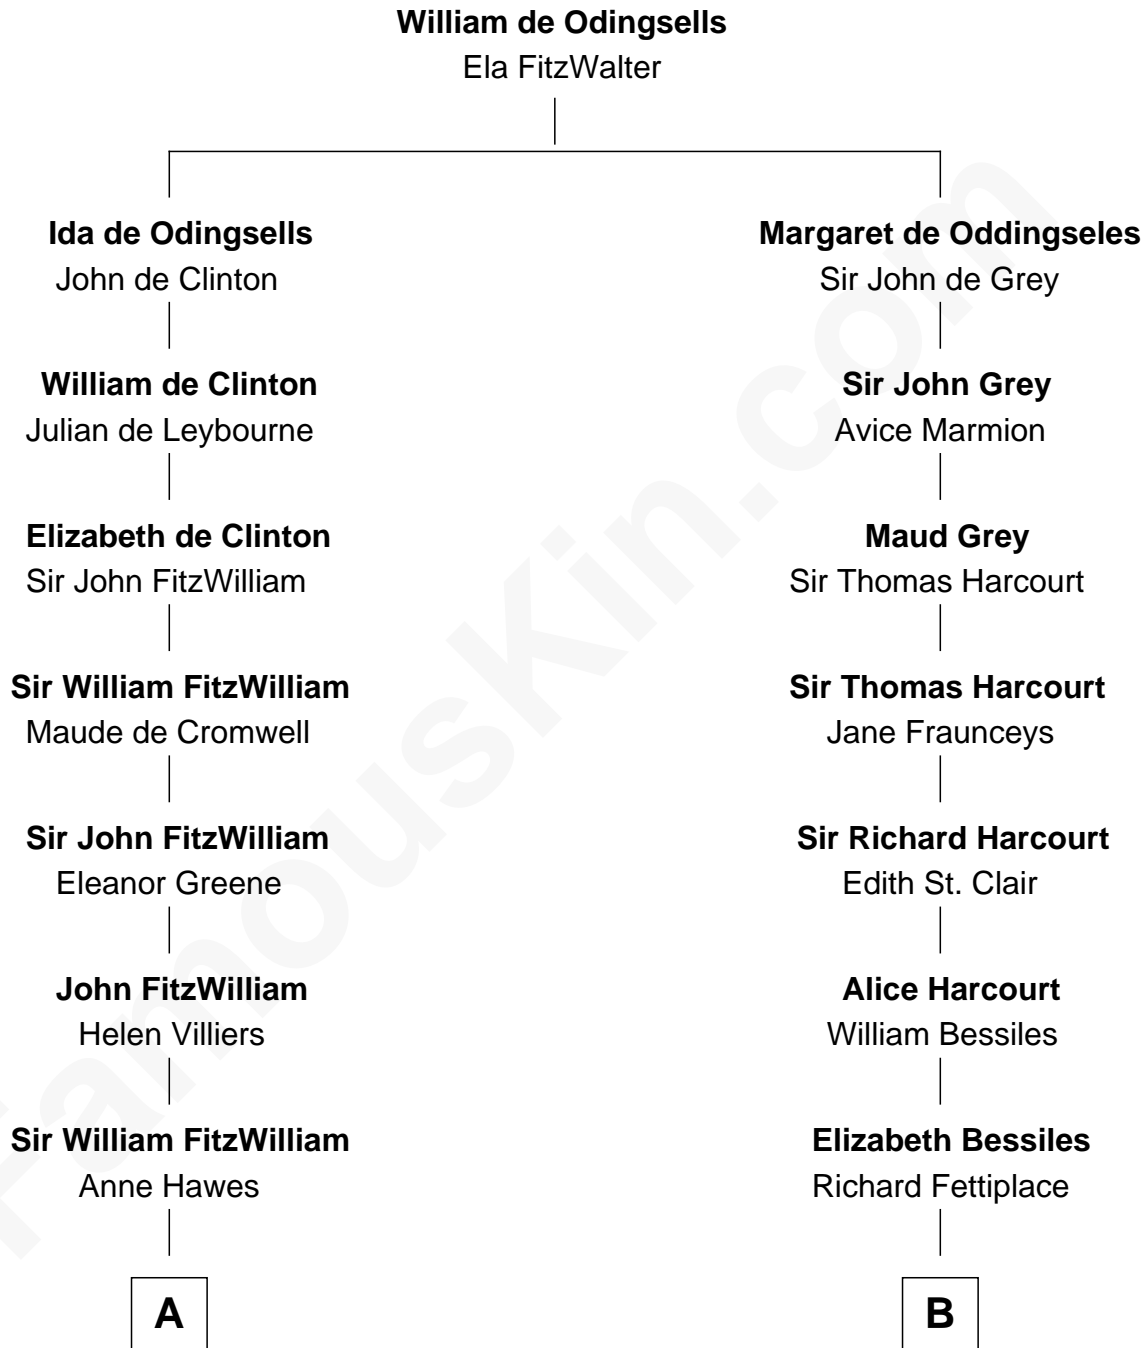

FamousKin.com
Relationship Chart of
John Quincy Adams
6th U.S. President

16th cousin 5 times removed of
Herbert Hoover
31st U.S. President

C

—
Endymia Winn

Thomas Sherwood

—
Lucinda Sherwood

John Minthorn

—
Theodore Minthorn

Mary Wasley

—
Hulda Randall Minthorn

Jessie Clark Hoover

—
Herbert Hoover

31st U.S. President