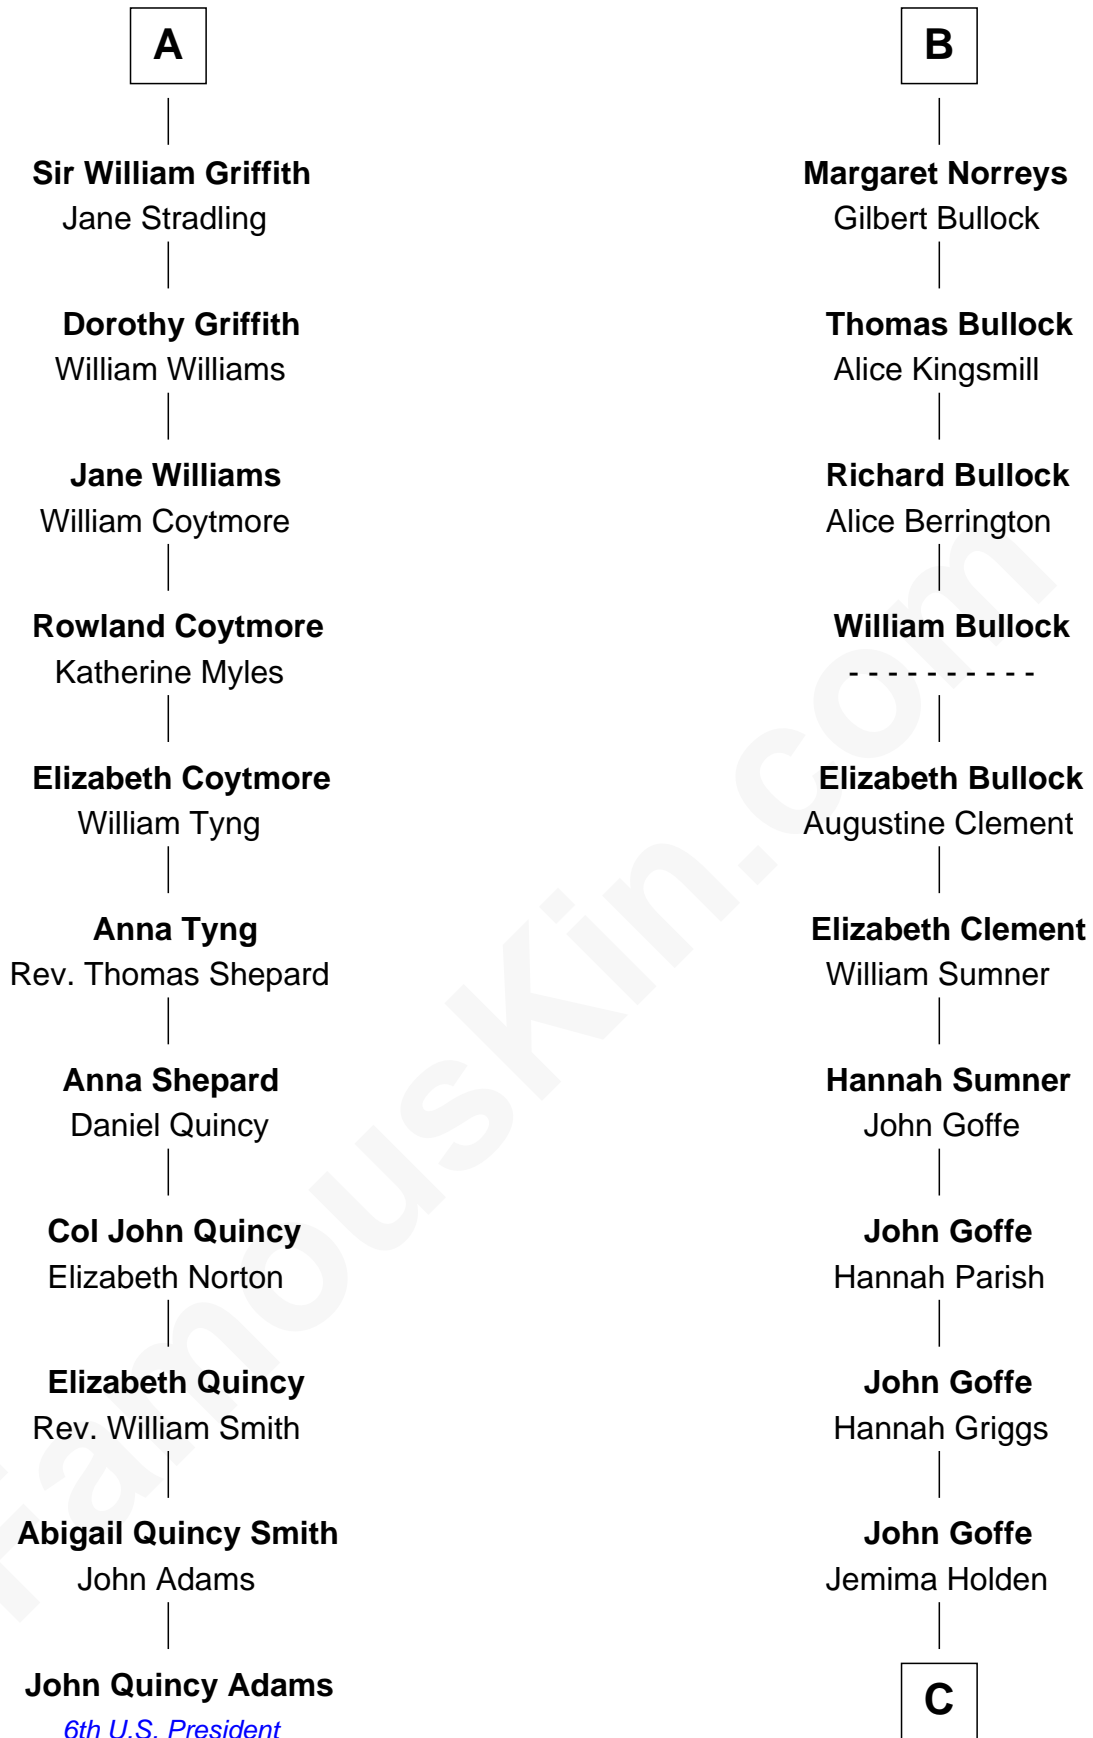

FamousKin.com
Relationship Chart of
John Quincy Adams
6th U.S. President

17th cousin 4 times removed of
Lou (Henry) Hoover
First Lady of President Herbert Hoover

C

Polly Goffe

Josiah Wallace

Nancy M. Wallace

John Scobey

Philomelia Sophia Scobey

Phineas Weed

Florence Ida Weed

Charles Delano Henry

Lou (Henry) Hoover

First Lady of Herbert Hoover

FamousKin.com