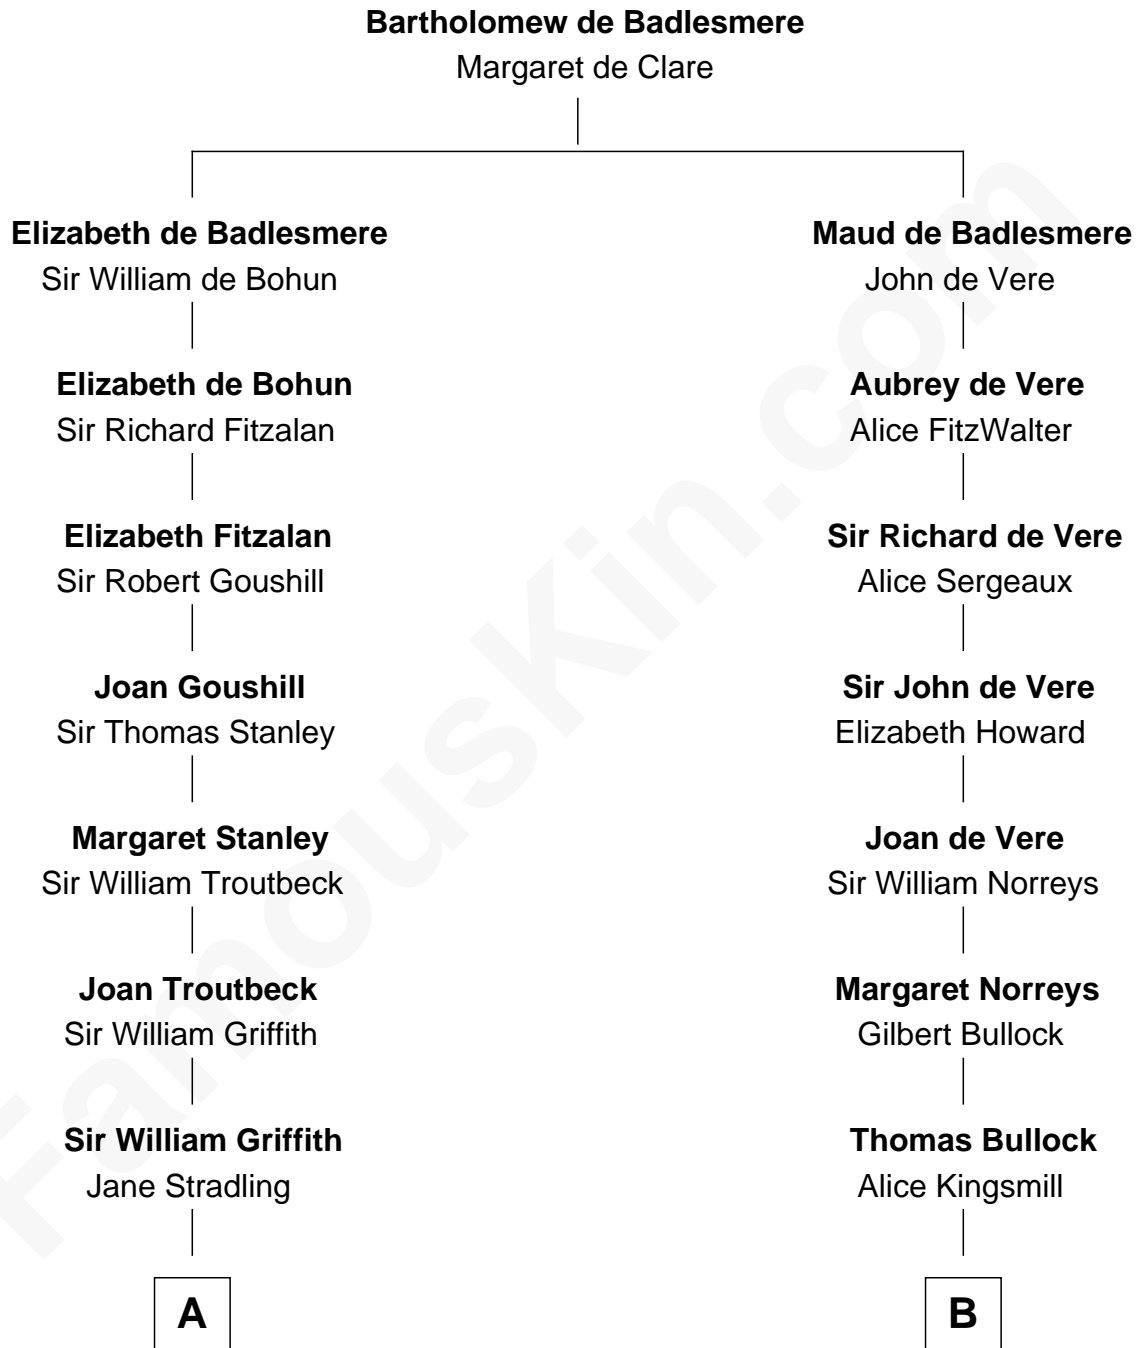

FamousKin.com
Relationship Chart of
John Quincy Adams
6th U.S. President

16th cousin 3 times removed of
Lou (Henry) Hoover
First Lady of President Herbert Hoover

C

Philomelia Sophia Scobey

Phineas Weed

Florence Ida Weed

Charles Delano Henry

Lou (Henry) Hoover

First Lady of Herbert Hoover

FamousKin.com