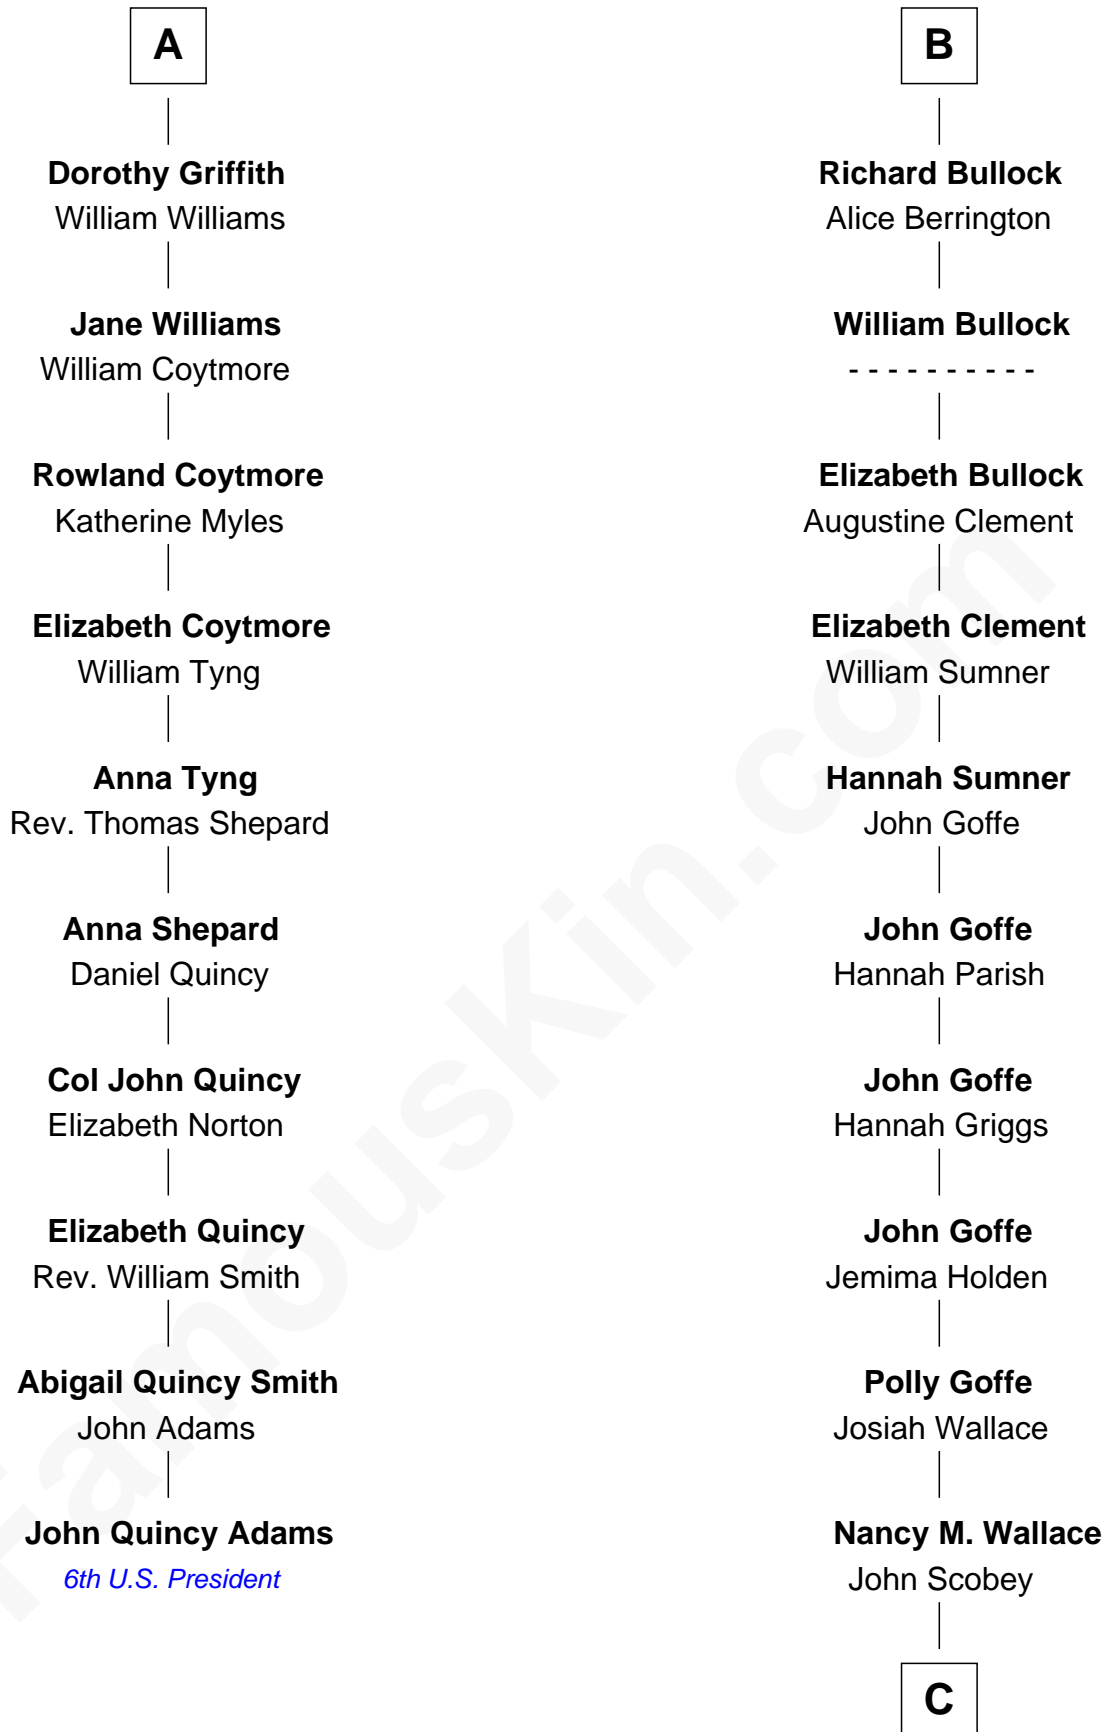

FamousKin.com
Relationship Chart of
John Quincy Adams
6th U.S. President

16th cousin 3 times removed of
Lou (Henry) Hoover
First Lady of President Herbert Hoover

C

Philomelia Sophia Scobey

Phineas Weed

Florence Ida Weed

Charles Delano Henry

Lou (Henry) Hoover

First Lady of Herbert Hoover

FamousKin.com