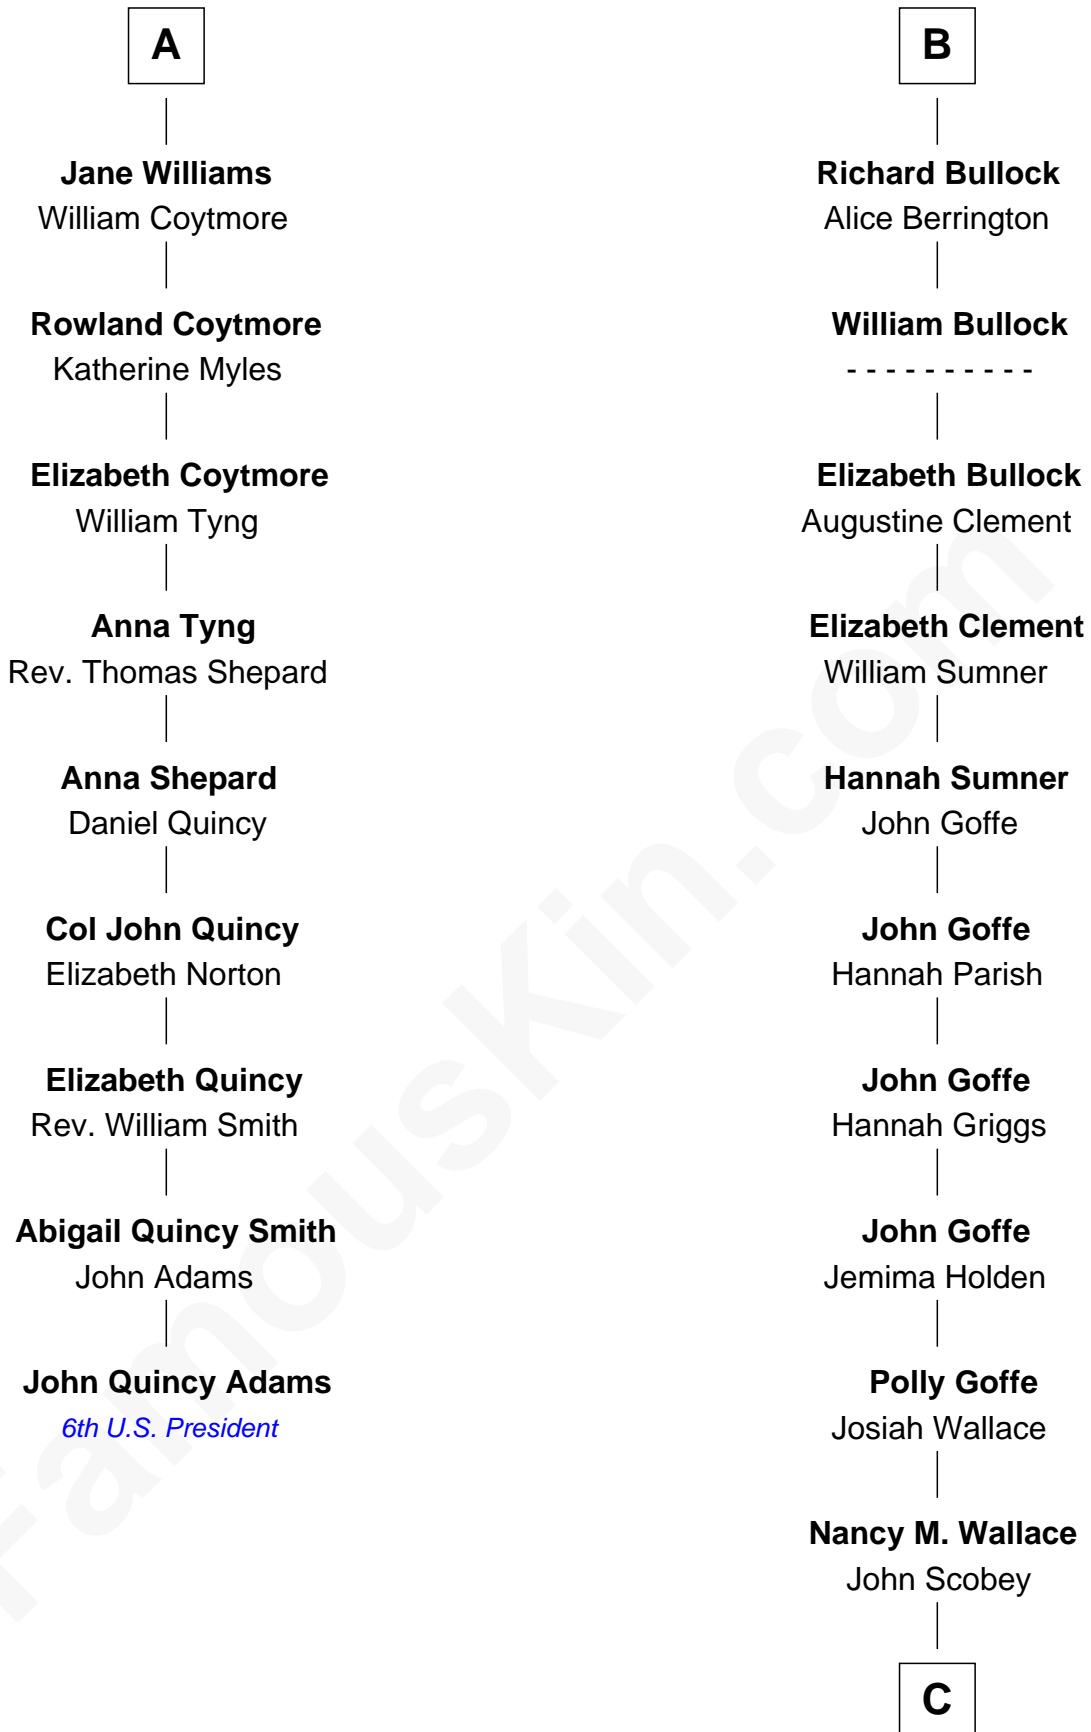

FamousKin.com
Relationship Chart of
John Quincy Adams
6th U.S. President

15th cousin 4 times removed of
Lou (Henry) Hoover
First Lady of President Herbert Hoover

C

Philomelia Sophia Scobey

Phineas Weed

Florence Ida Weed

Charles Delano Henry

Lou (Henry) Hoover

First Lady of Herbert Hoover

FamousKin.com