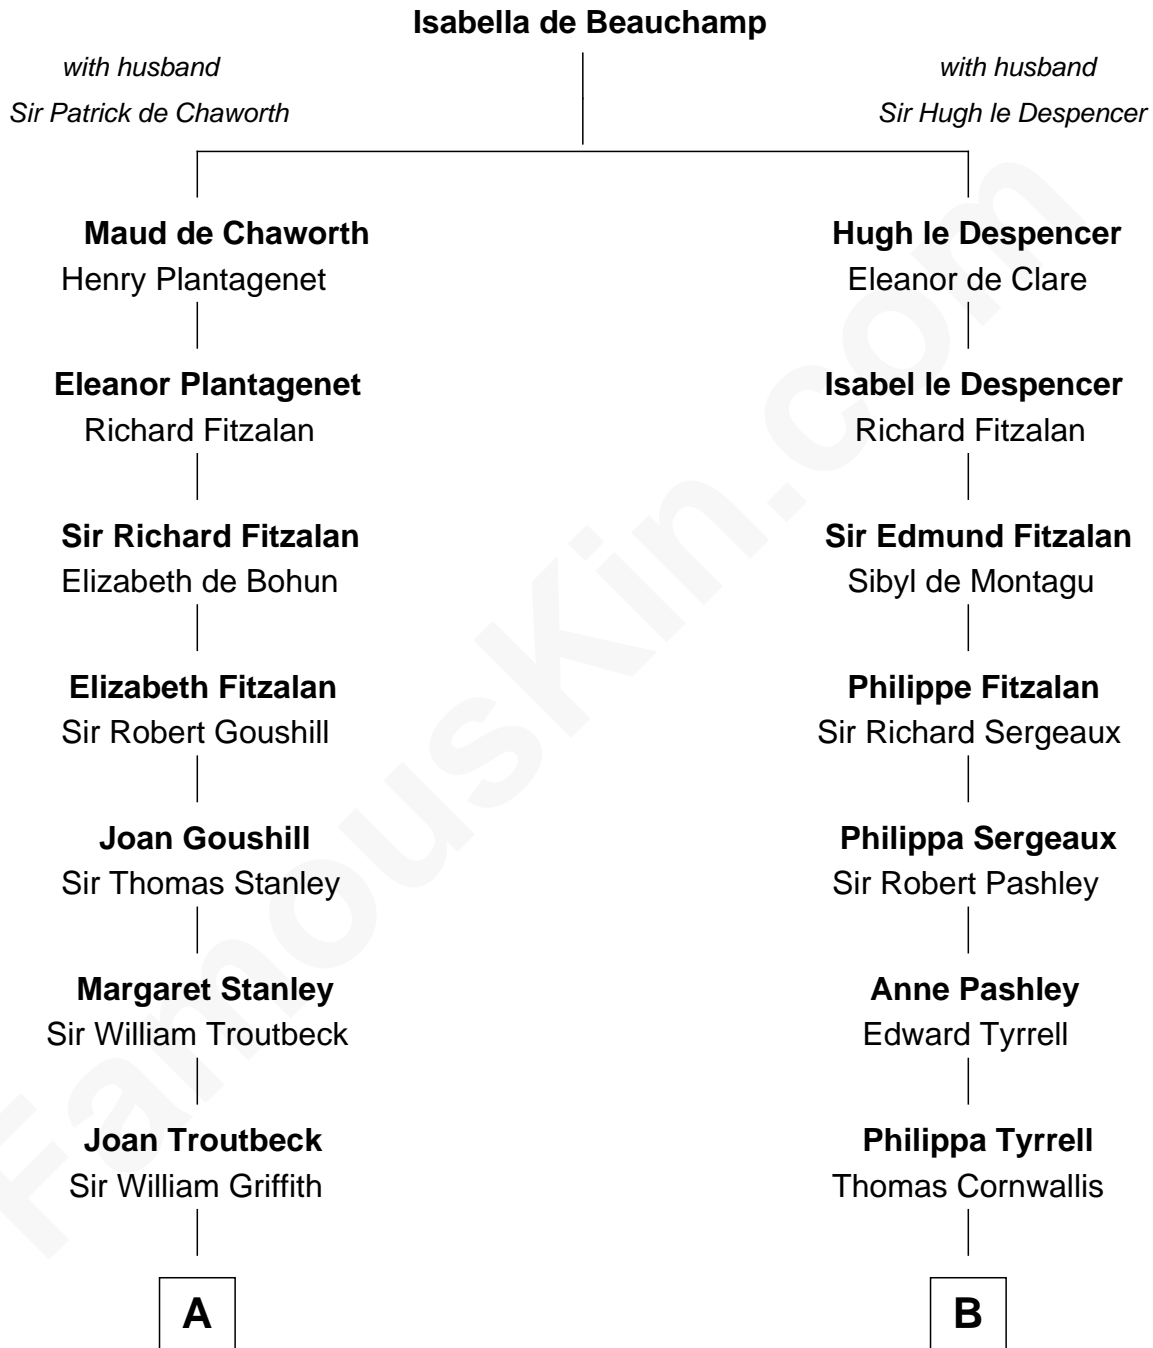

**FamousKin.com**  
**Relationship Chart of**  
**John Quincy Adams**  
*6th U.S. President*

**17th cousin 3 times removed of**  
**Ellen Louise (Axson) Wilson**  
*First Lady of President Woodrow Wilson*

**C**

**Isaac FitzRandolph**

Eleanor Hunter

**Rebecca Longstreet FitzRandolph**

Rev. Isaac Stockton Keith Axson

**Rev. Samuel Edward Axson**

Margaret Jane Hoyt

**Ellen Louise (Axson) Wilson**

*First Lady of Woodrow Wilson*