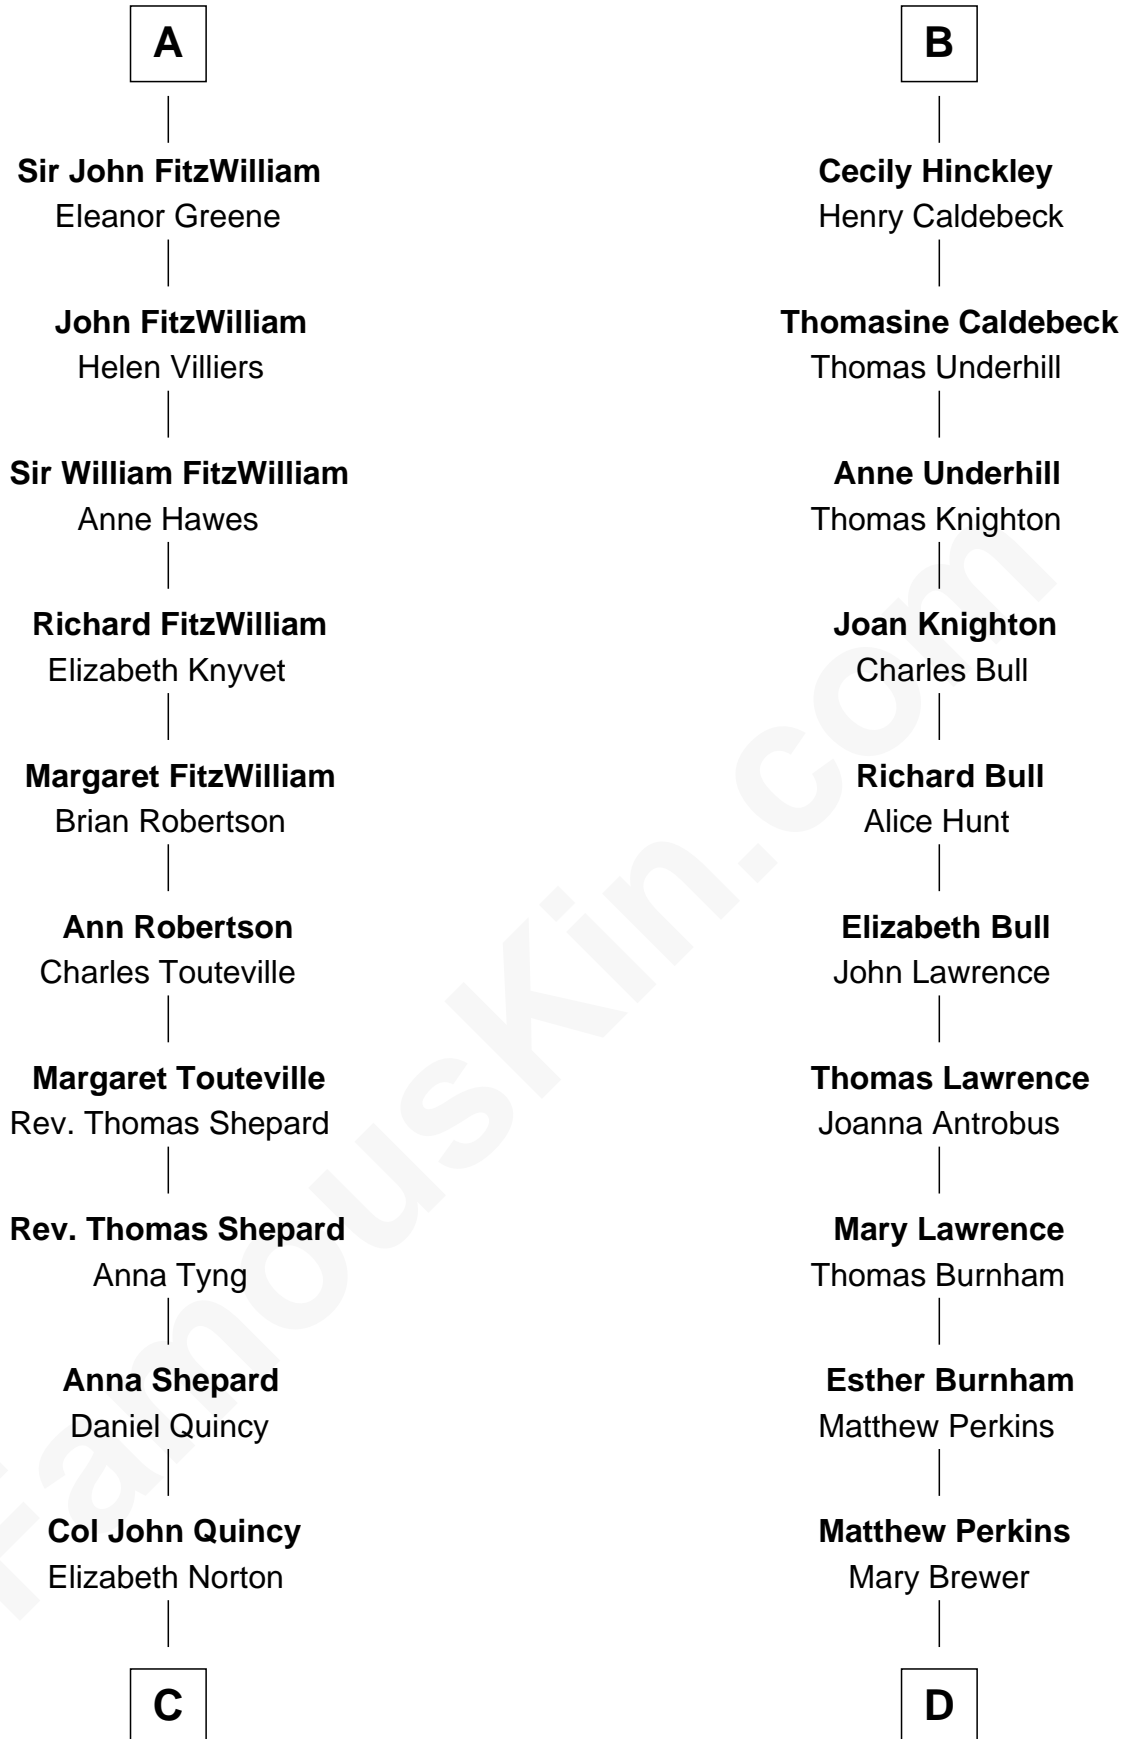

FamousKin.com
Relationship Chart of
John Quincy Adams
6th U.S. President

19th cousin 2 times removed of
Ellen Louise (Axson) Wilson
First Lady of President Woodrow Wilson

C

Elizabeth Quincy
Rev. William Smith

Abigail Quincy Smith
John Adams

John Quincy Adams
6th U.S. President

D

Abraham Perkins
Mary Sanborn

Meribah Perkins
Nathan Hoyt

Rev. Nathan Hoyt
Margaret Bliss

Margaret Jane Hoyt
Rev. Samuel Edward Axson

Ellen Louise (Axson) Wilson
First Lady of Woodrow Wilson