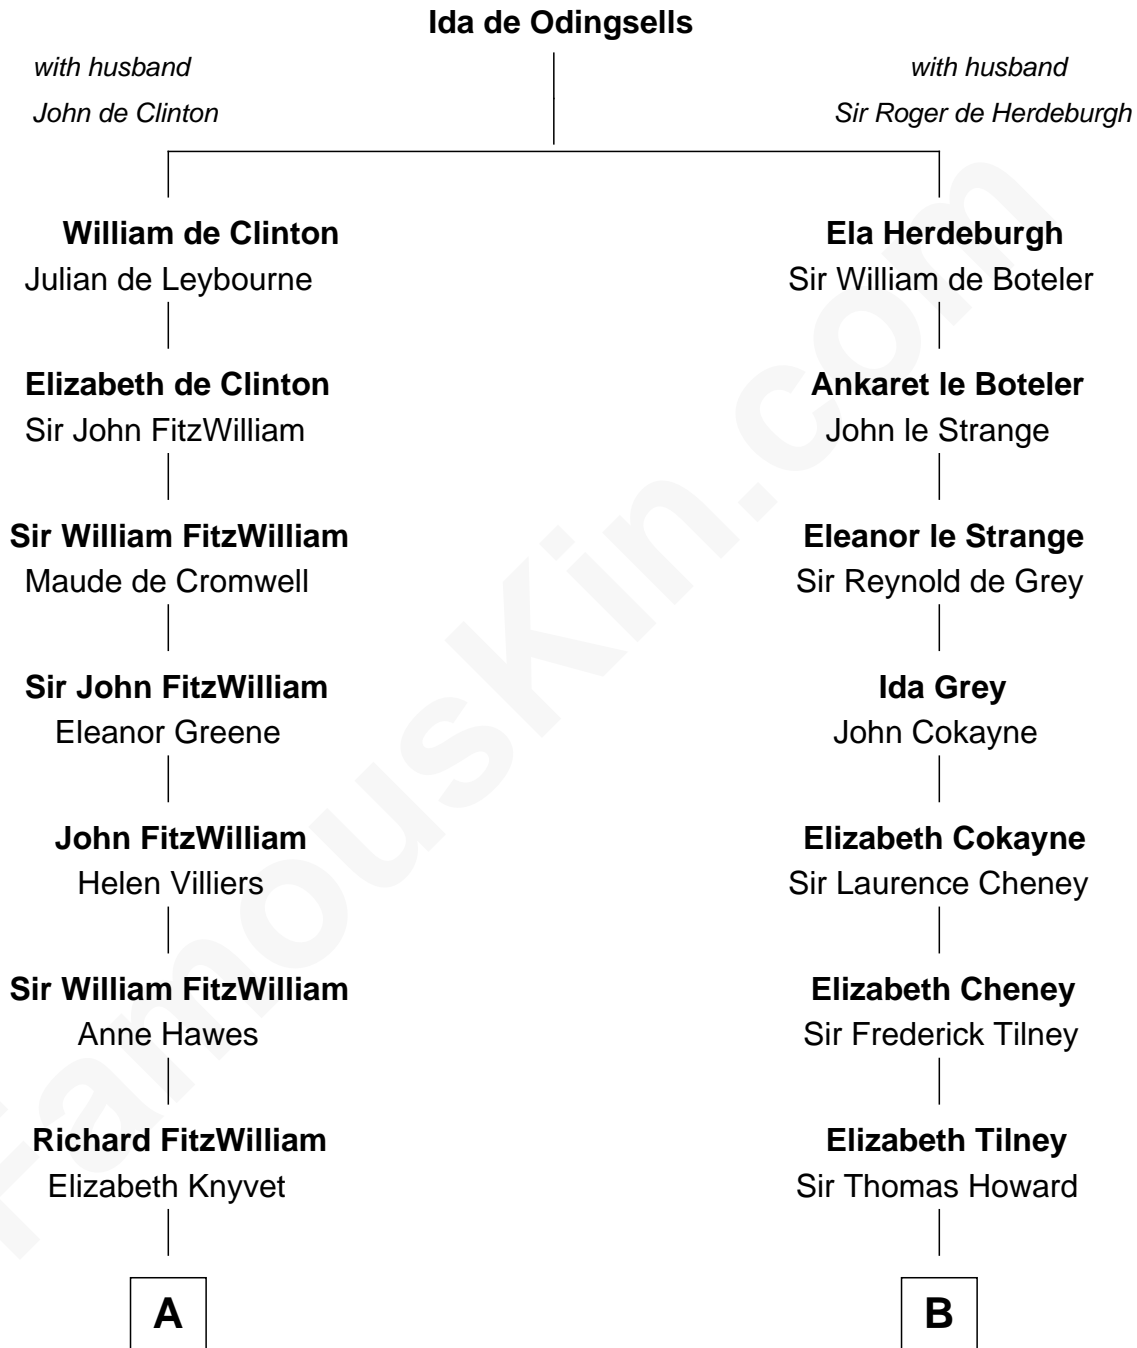

**FamousKin.com**  
**Relationship Chart of**  
**John Quincy Adams**  
*6th U.S. President*

15th cousin 5 times removed of

**Edith (Bolling) Wilson**  
*First Lady of President Woodrow Wilson*

**C**

**Catherine Payne**

Archibald Bolling

**Archibald Bolling**

Anne E. Wigginton

**William Holcombe Bolling**

Sarah Spiers White

**Edith (Bolling) Wilson**

*First Lady of Woodrow Wilson*

FamousKin.com