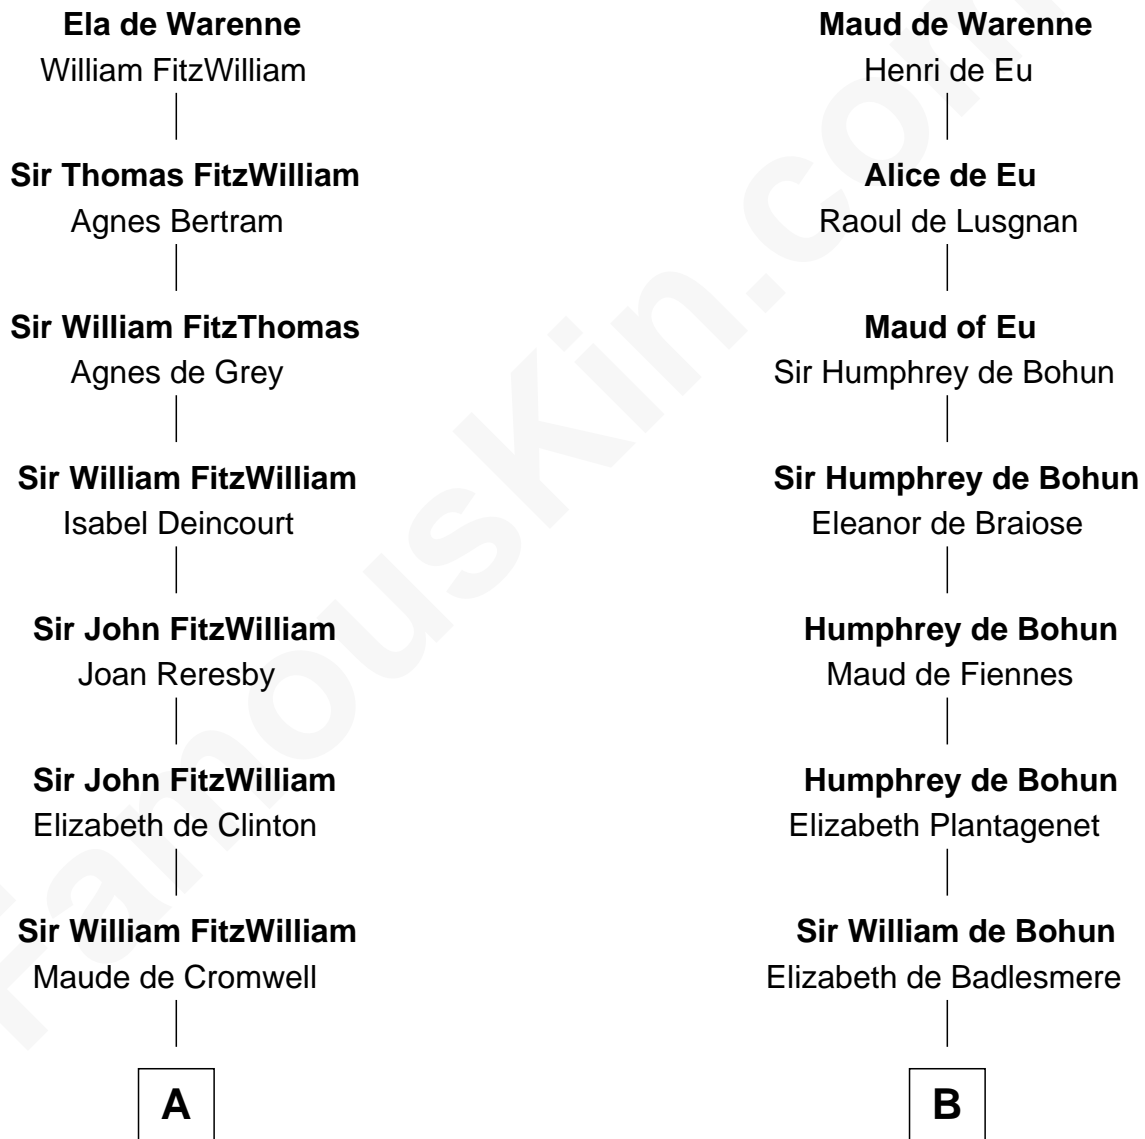

FamousKin.com Relationship Chart of

John Quincy Adams

6th U.S. President

19th cousin 2 times removed of

Samuel Prescott

Completed Paul Revere's Midnight Ride

Hamelin de Warenne

Isabel de Warenne

C

Elizabeth Quincy
Rev. William Smith

Abigail Quincy Smith
John Adams

John Quincy Adams
6th U.S. President

D

Alice Lisle
John Hoar

Elizabeth Hoar
Jonathan Prescott

Dr. Jonathan Prescott
Rebecca Bulkeley

Dr. Abel Prescott
Abigail Brigham

Samuel Prescott
Completed Paul Revere's Ride

FamousKin.com