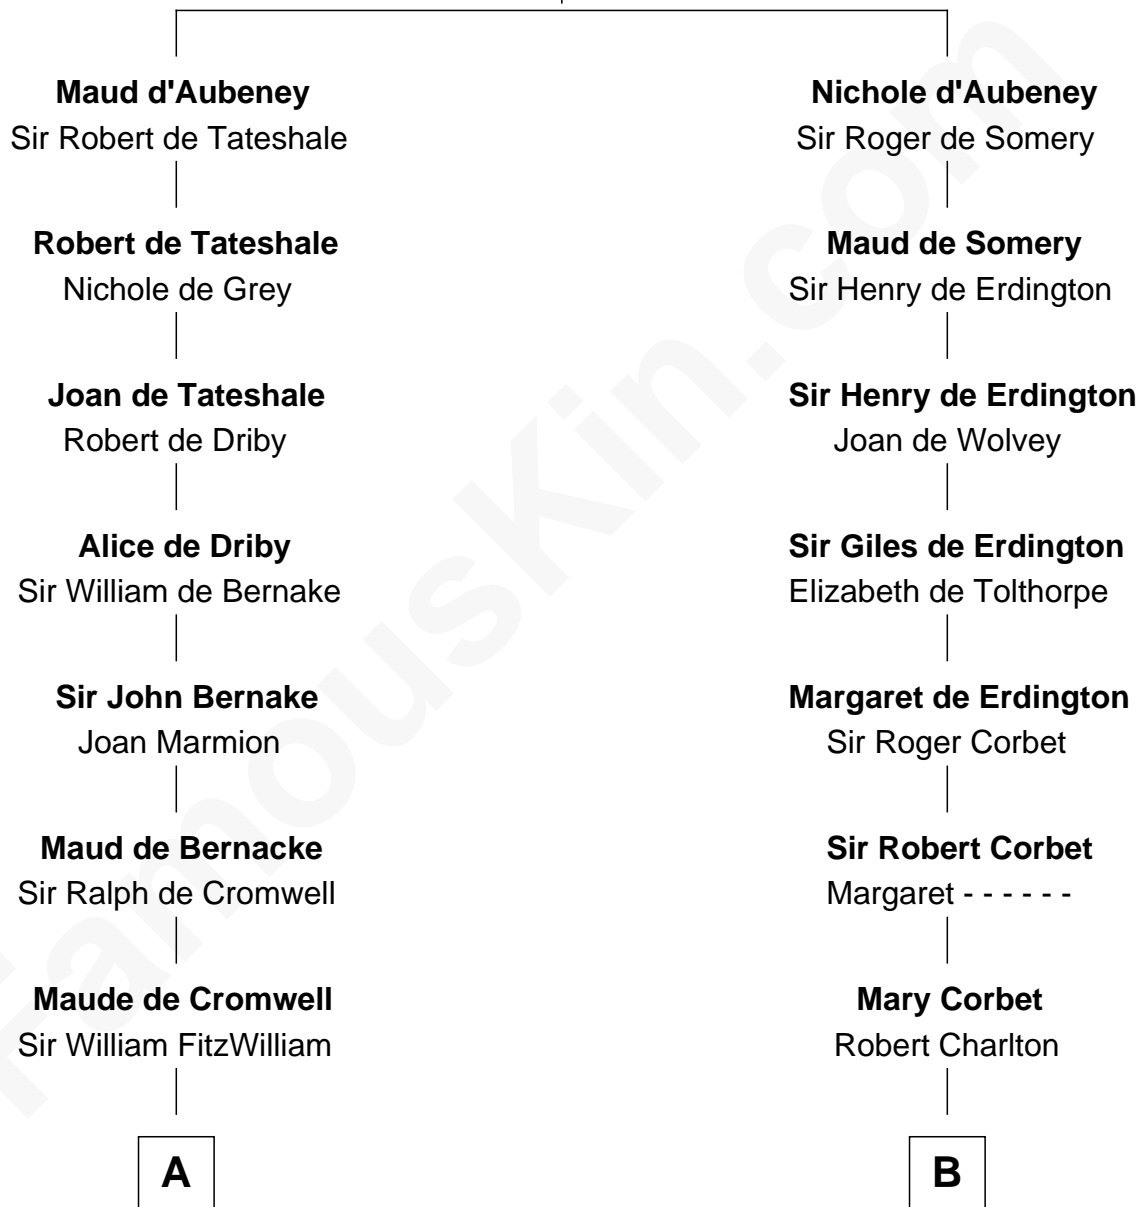

FamousKin.com
Relationship Chart of
John Quincy Adams
6th U.S. President

16th cousin 3 times removed of

Samuel Prescott

Completed Paul Revere's Midnight Ride

William d'Aubenev
Mabel of Chester

C

Elizabeth Quincy
Rev. William Smith

Abigail Quincy Smith
John Adams

John Quincy Adams
6th U.S. President

FamousKin.com