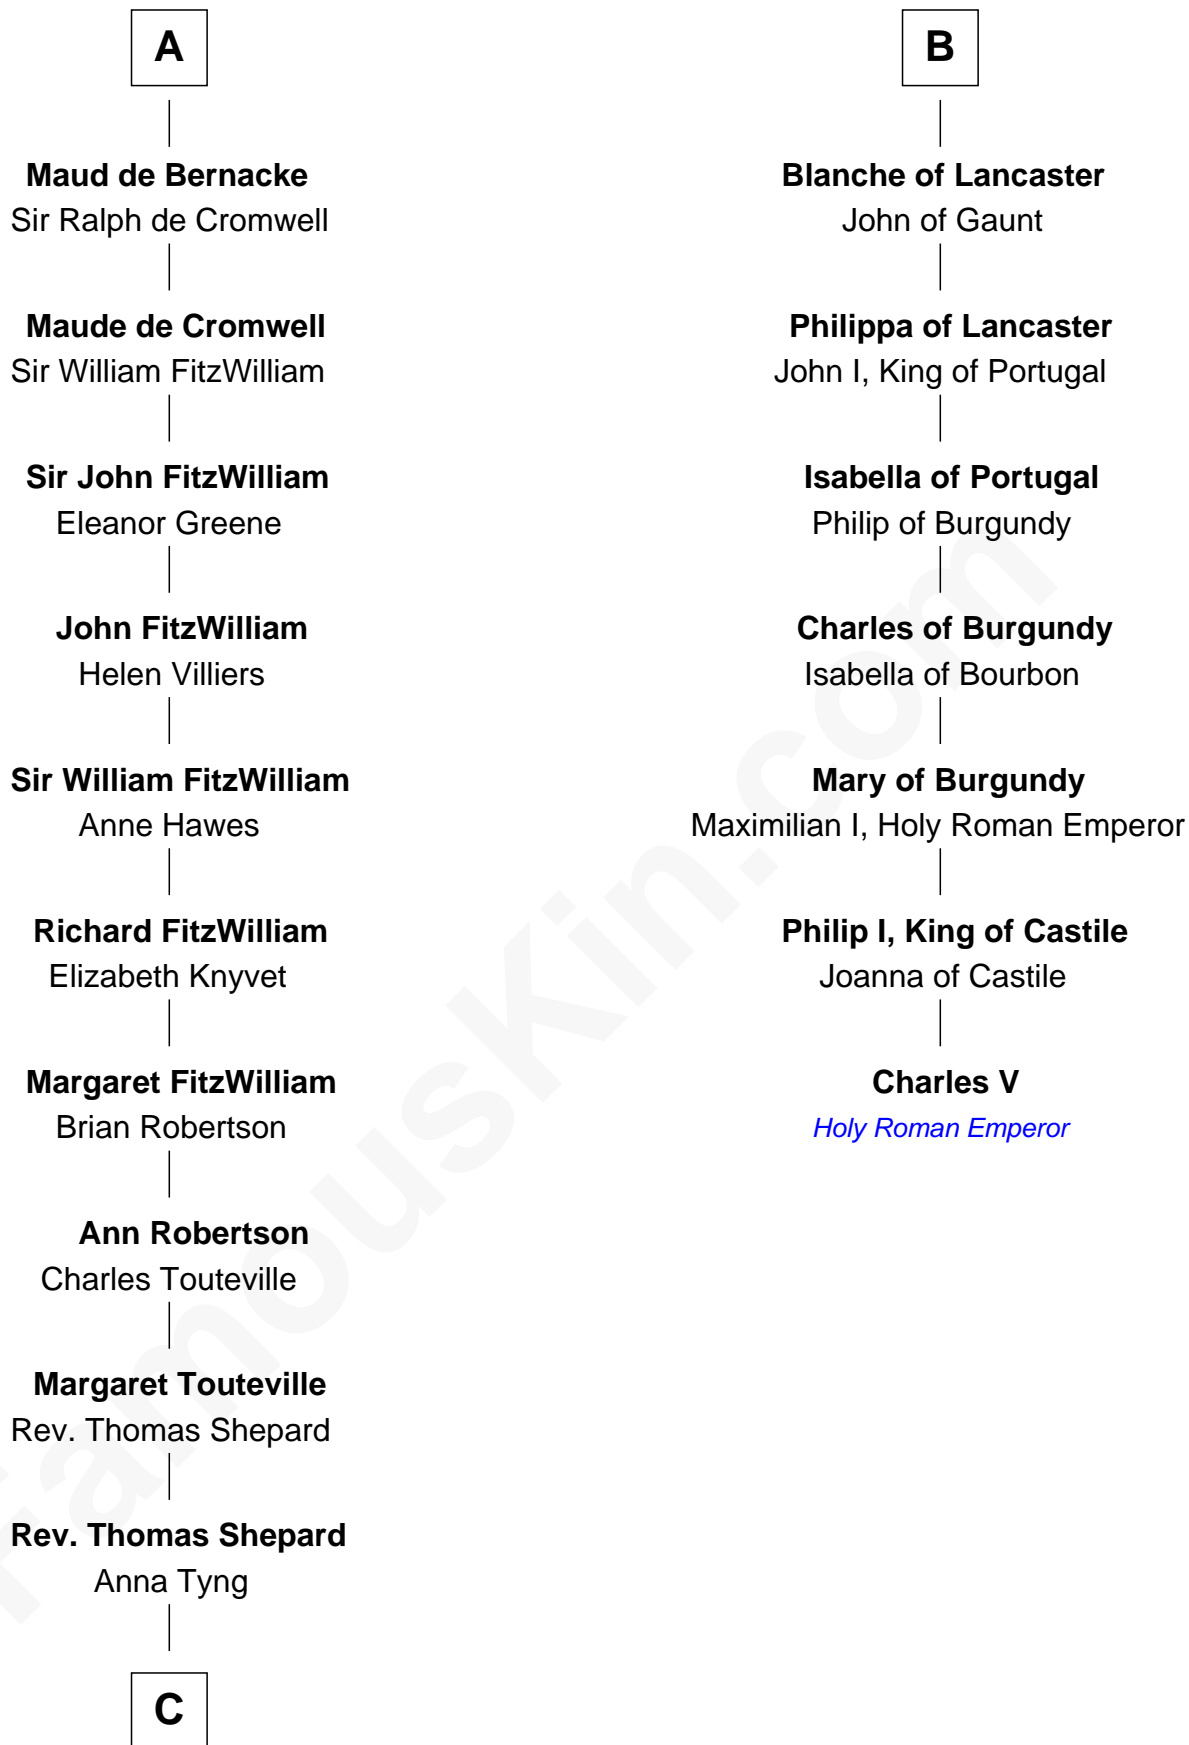

**FamousKin.com**  
**Relationship Chart of**  
**John Quincy Adams**  
*6th U.S. President*

**13th cousin 8 times removed of**  
**Charles V**  
*Holy Roman Emperor*

**James de St. Hilary**  
 Aveline - - - - -