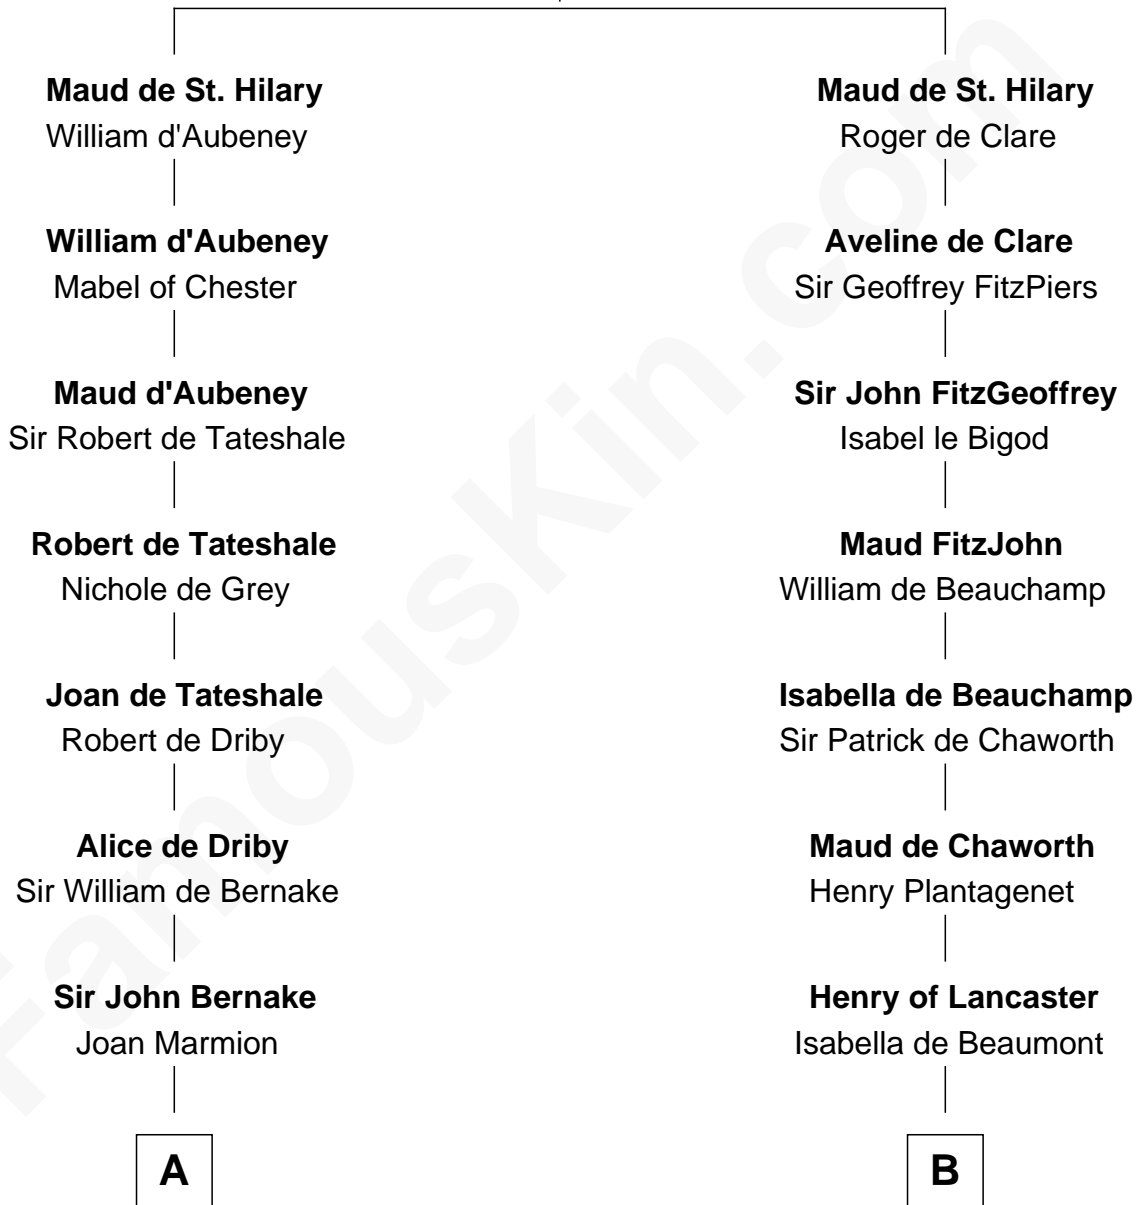

**FamousKin.com**  
**Relationship Chart of**  
**John Quincy Adams**  
*6th U.S. President*

**13th cousin 8 times removed of**  
**Charles V**  
*Holy Roman Emperor*

**James de St. Hilary**  
 Aveline - - - - -

**C**

—  
**Anna Shepard**

Daniel Quincy

—  
**Col John Quincy**

Elizabeth Norton

—  
**Elizabeth Quincy**

Rev. William Smith

—  
**Abigail Quincy Smith**

John Adams

—  
**John Quincy Adams**

*6th U.S. President*