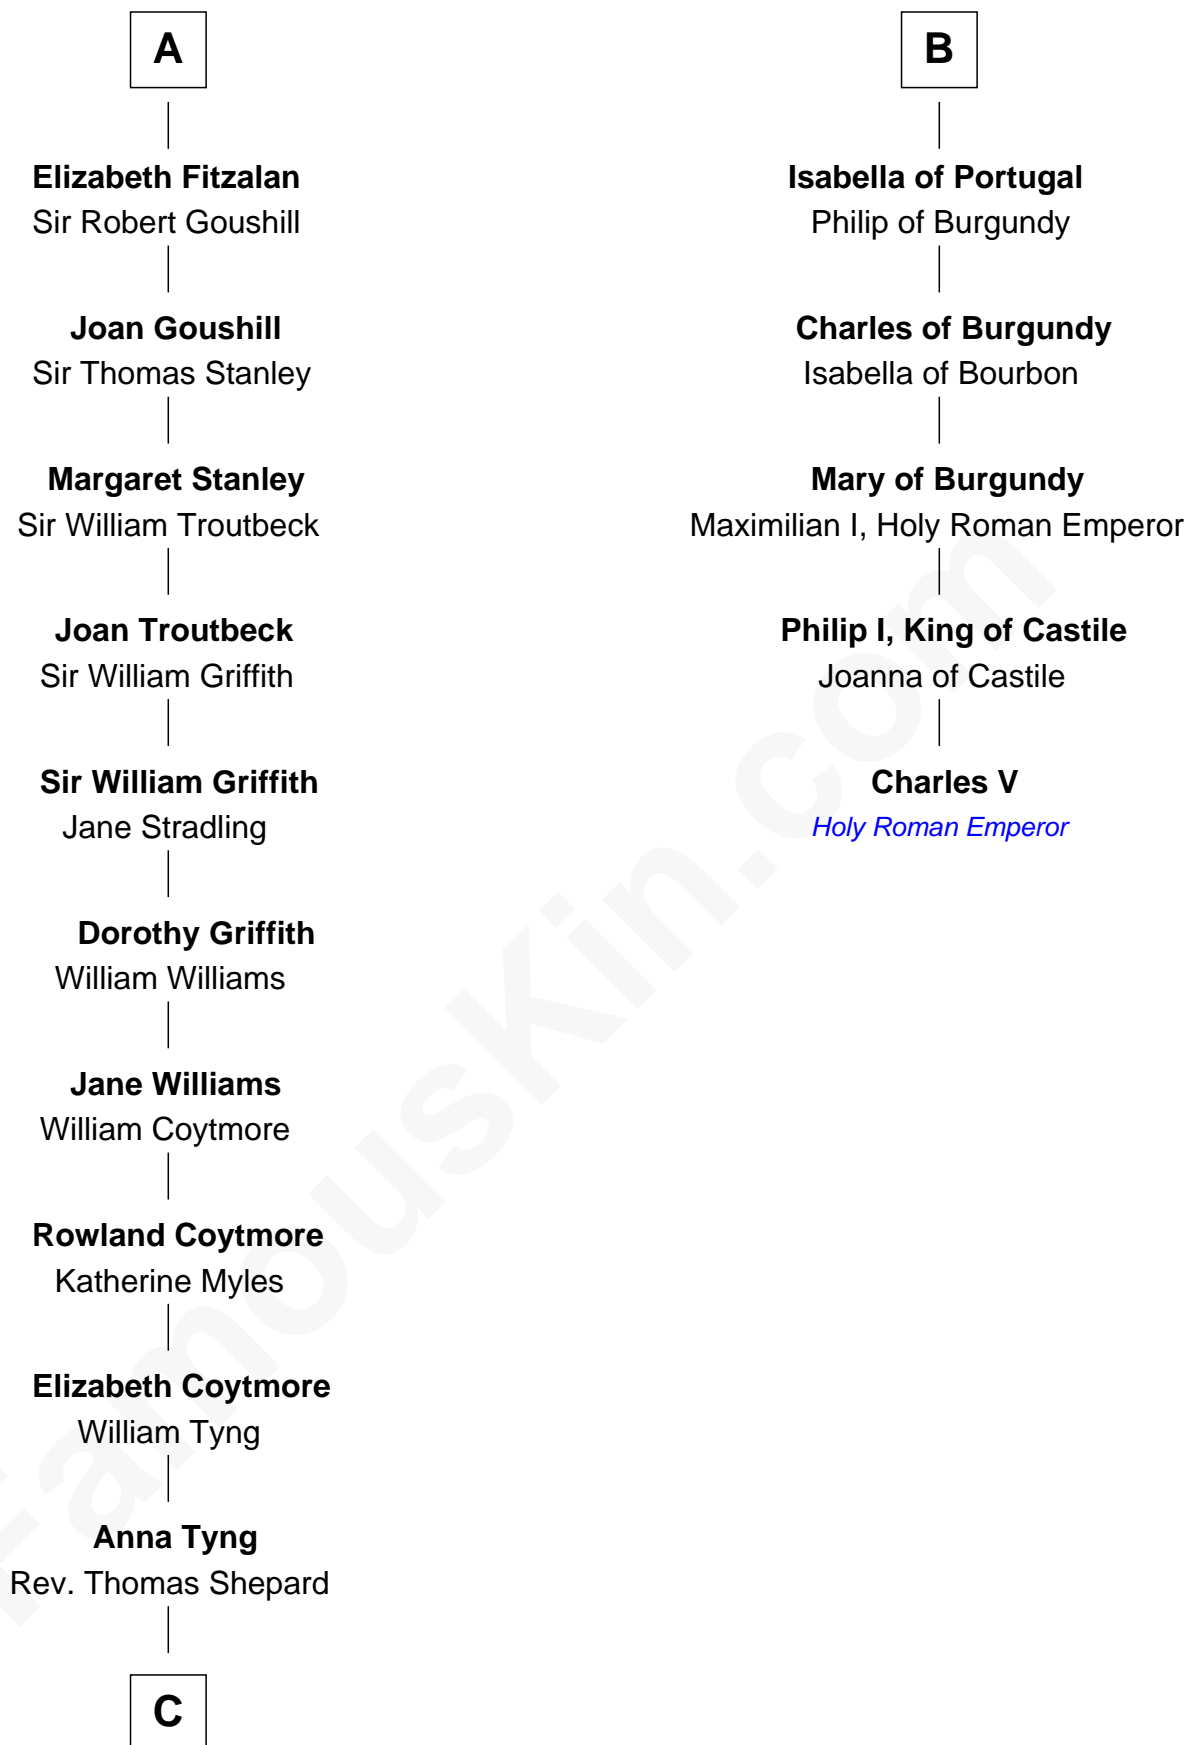

FamousKin.com
Relationship Chart of
John Quincy Adams
6th U.S. President

11th cousin 10 times removed of
Charles V
Holy Roman Emperor

C

Anna Shepard

Daniel Quincy

Col John Quincy

Elizabeth Norton

Elizabeth Quincy