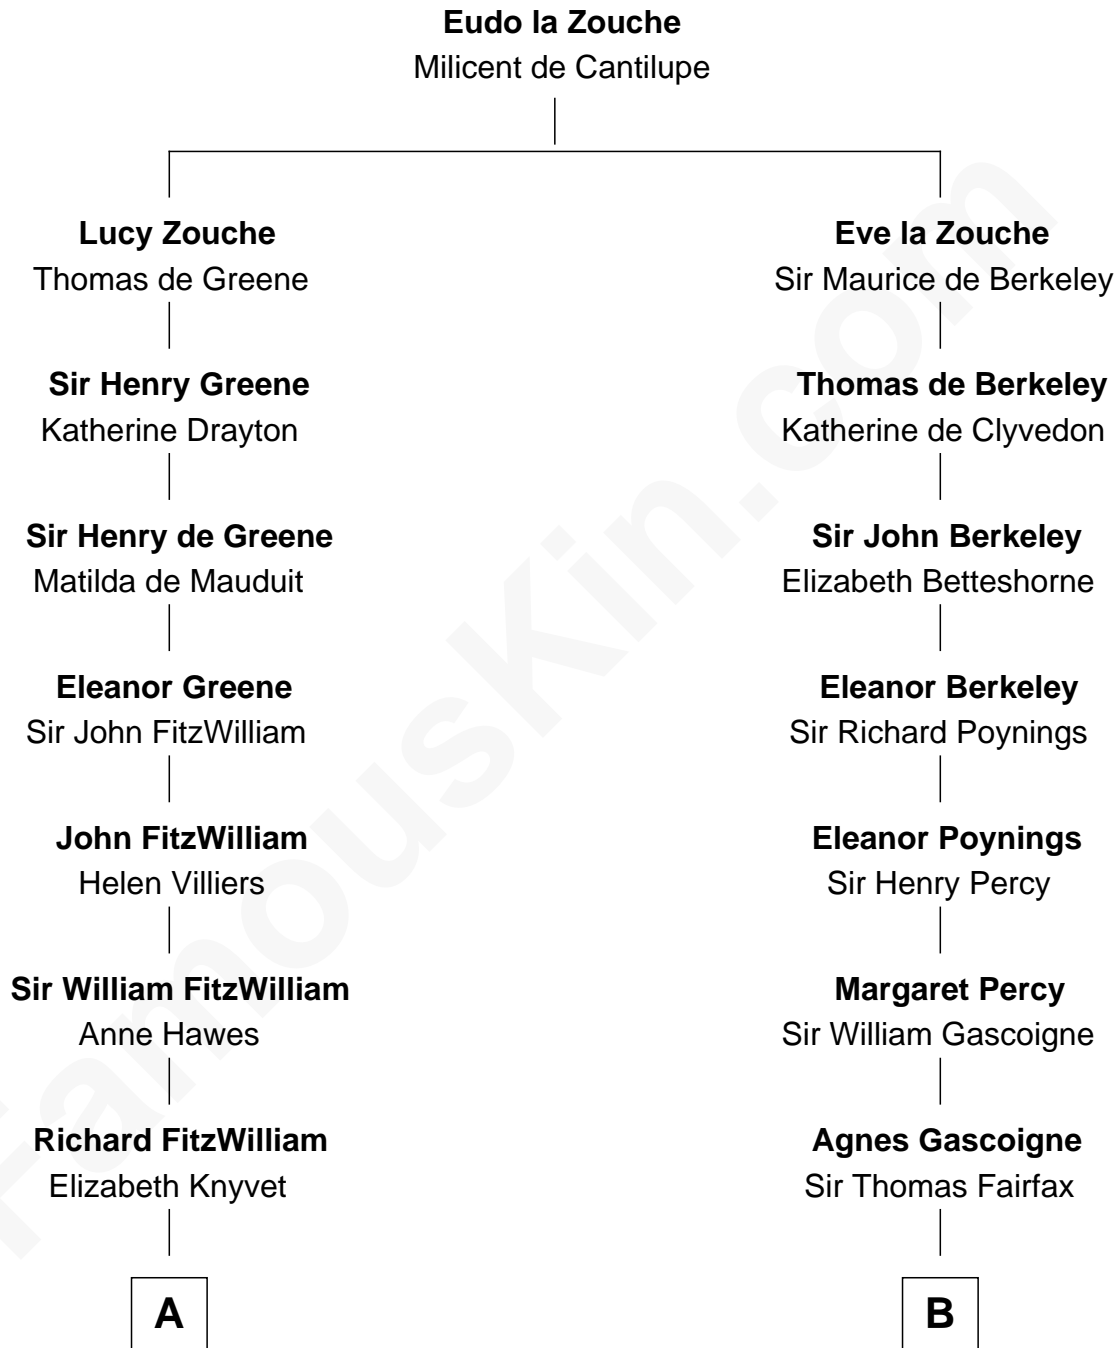

FamousKin.com
Relationship Chart of
John Quincy Adams
6th U.S. President

15th cousin 6 times removed of
Phoebe Waller-Bridge
Theatre, TV and Movie Actress

C

Florence Catherine Maunsell

Rev. Theodosius Cotterell Henry Ward-Boughton-Leigh