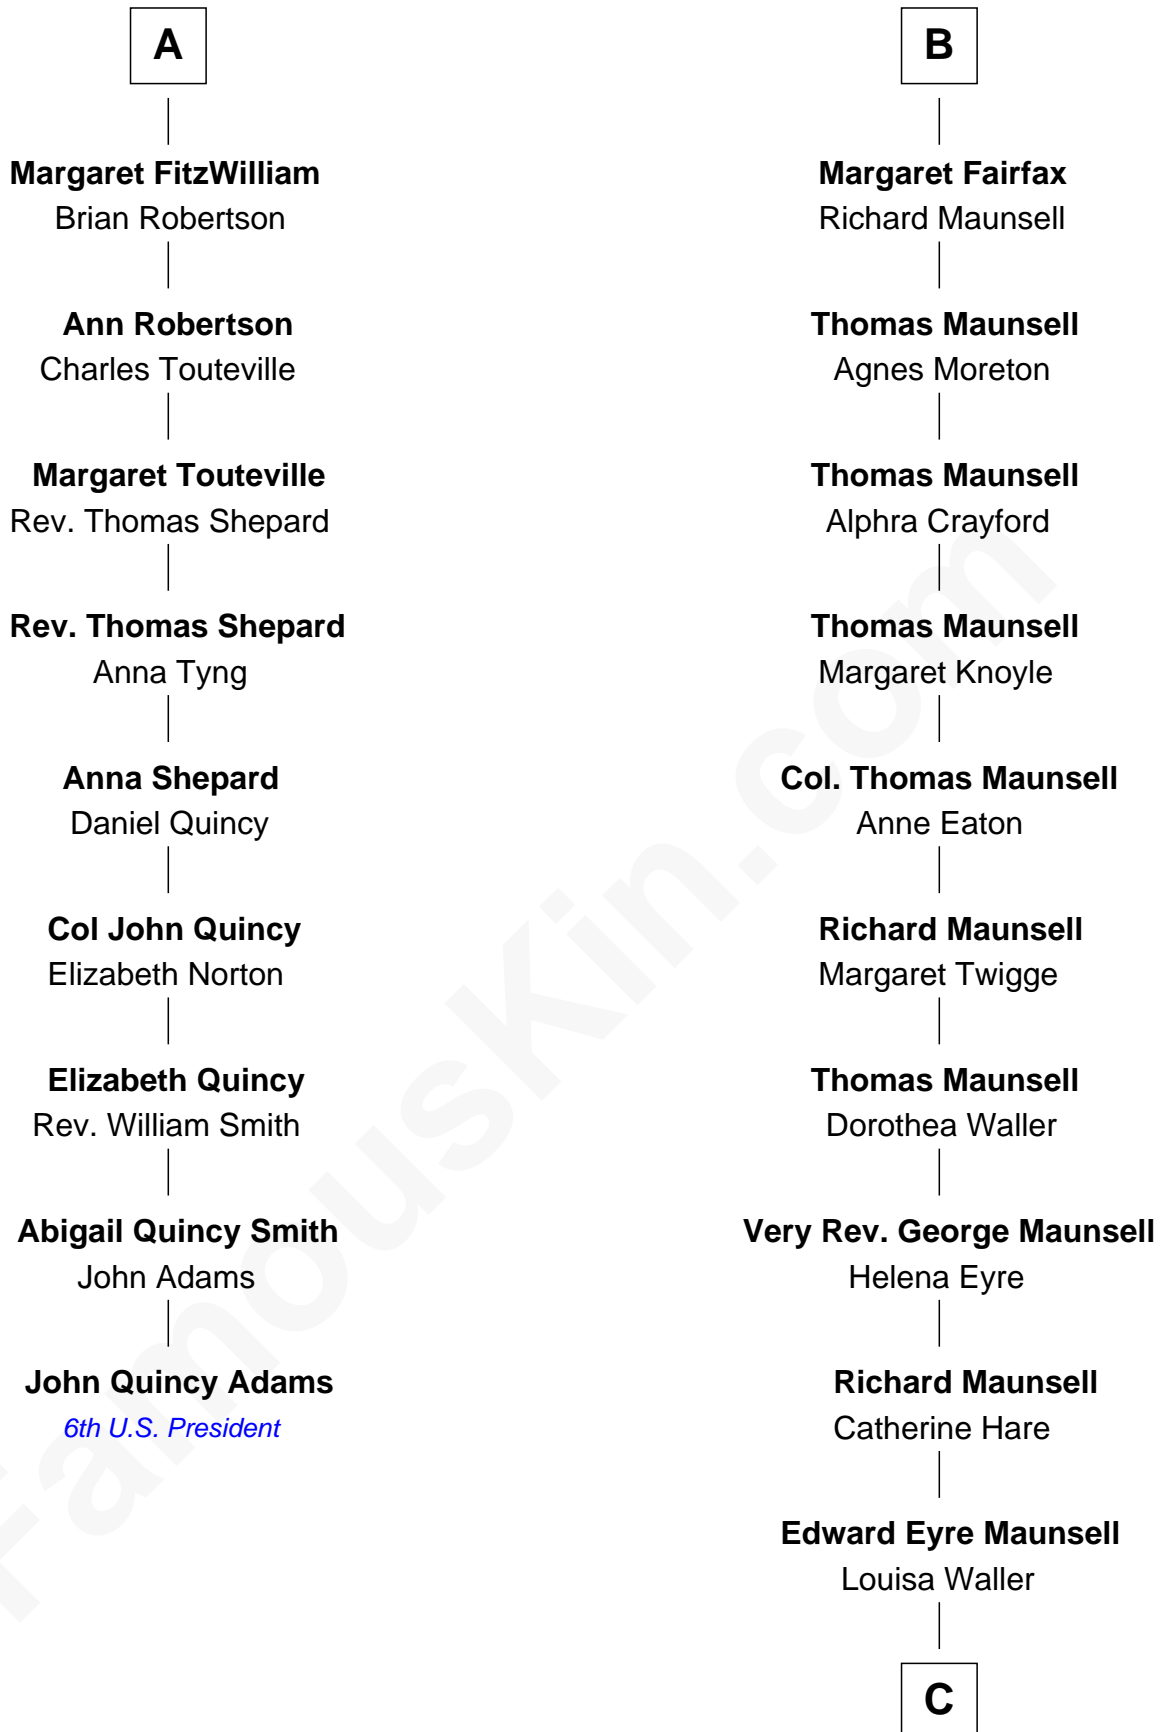

FamousKin.com
Relationship Chart of
John Quincy Adams
6th U.S. President

15th cousin 6 times removed of
Phoebe Waller-Bridge
Theatre, TV and Movie Actress

C

Florence Catherine Maunsell

Rev. Theodosius Cotterell Henry Ward-Boughton-Leigh