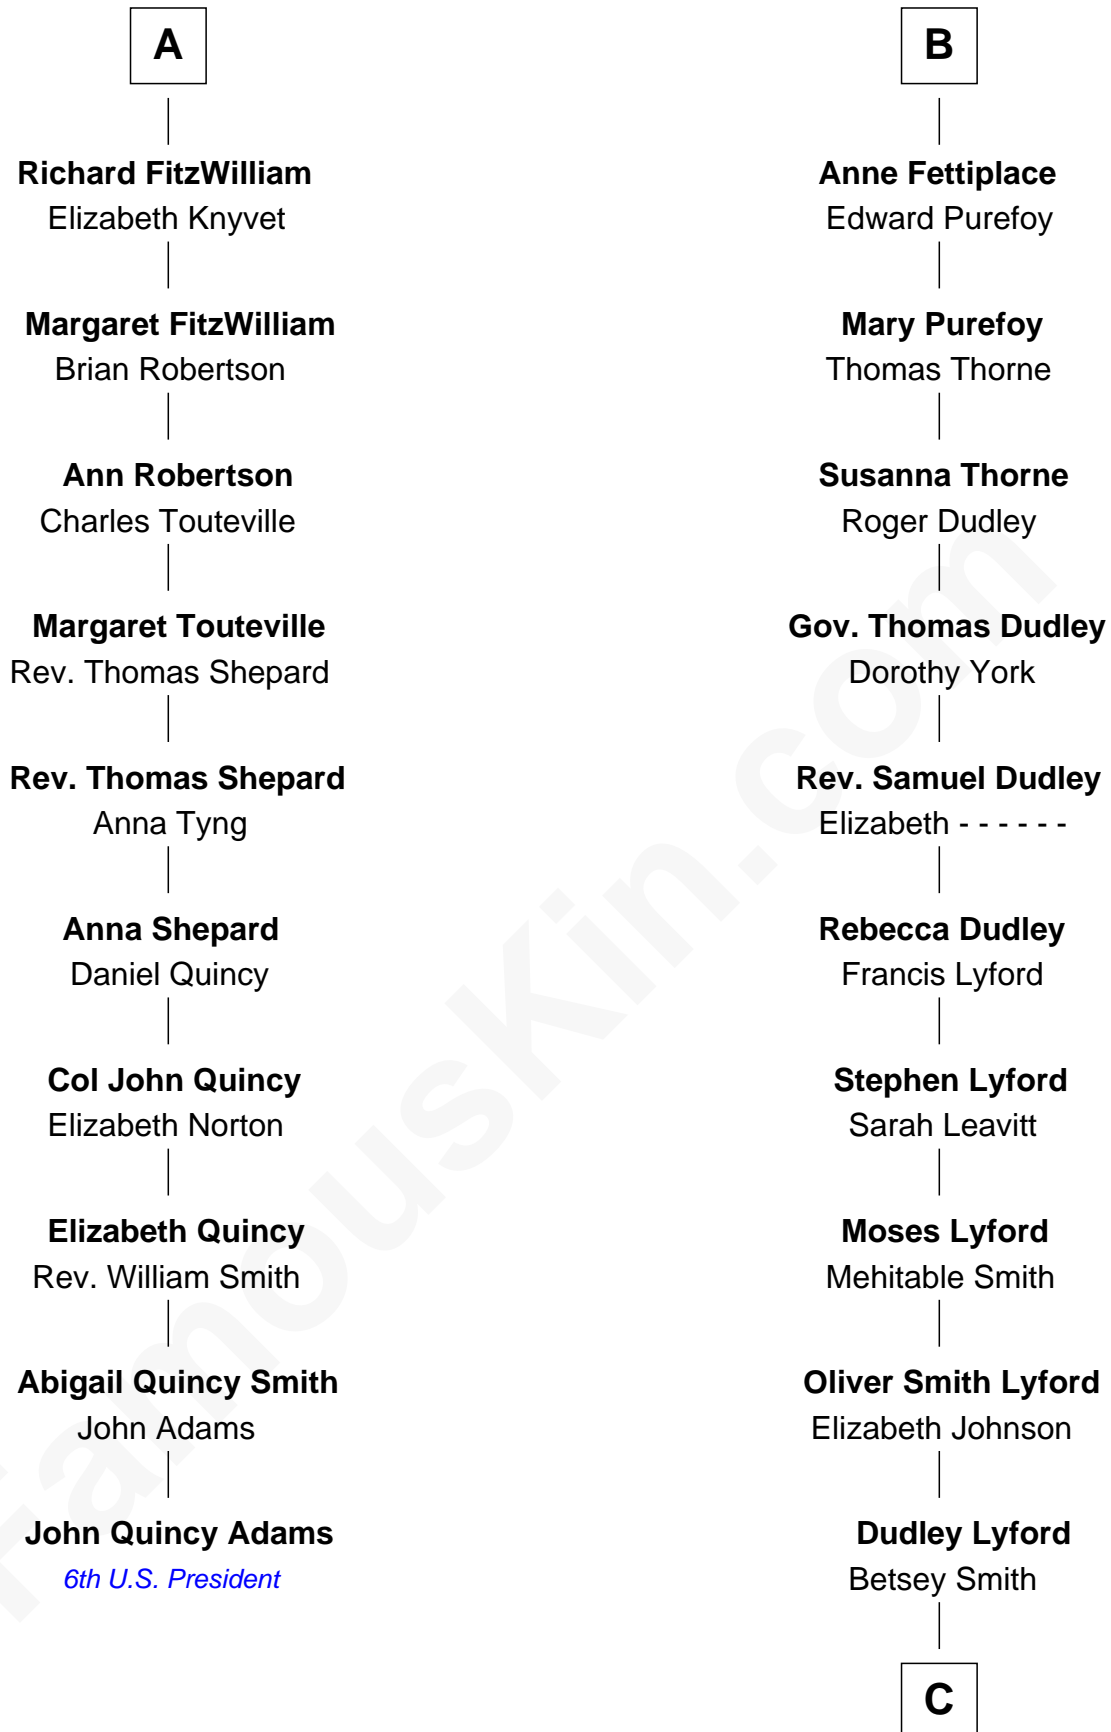

FamousKin.com
Relationship Chart of
John Quincy Adams
6th U.S. President

16th cousin 2 times removed of
Milton Bradley
Founder, Milton Bradley Company

C

Fanny Lyford
Lewis Bradley

Milton Bradley

Founder, Milton Bradley Company

FamousKin.com